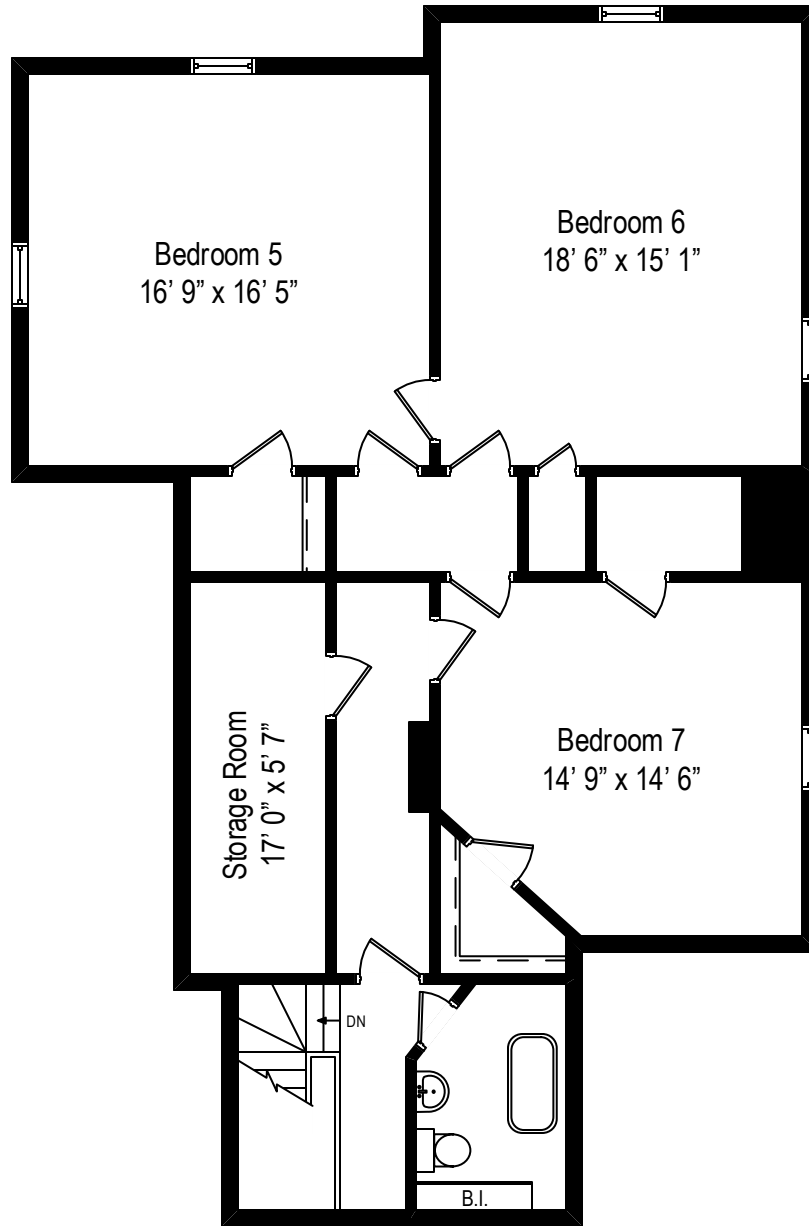

144 Scottswood – Riverside, IL 60546

First Level

144 Scottswood – Riverside, IL 60546

Second Level

All dimensions are approximate. This plan is for marketing purposes only.

144 Scottswood – Riverside, IL 60546

Third Level

All dimensions are approximate. This plan is for marketing purposes only.

4 Car Garage/
Carriage House
43' 5" x 28' 11"

144 Scottswood – Riverside, IL 60546

Garage