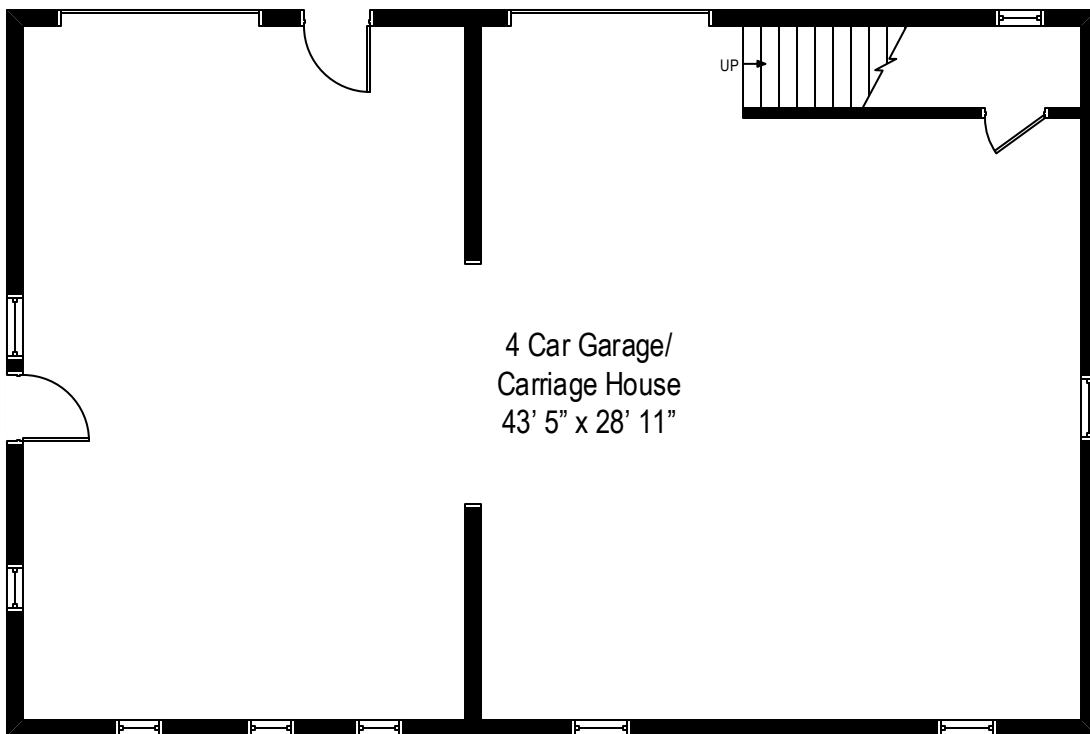

144 Scottswood – Riverside, IL 60546

First Level

144 Scottswood – Riverside, IL 60546

Second Level

All dimensions are approximate. This plan is for marketing purposes only.

144 Scottswood – Riverside, IL 60546

Third Level

All dimensions are approximate. This plan is for marketing purposes only.

4 Car Garage/
Carriage House
43' 5" x 28' 11"

144 Scottswood – Riverside, IL 60546

Garage