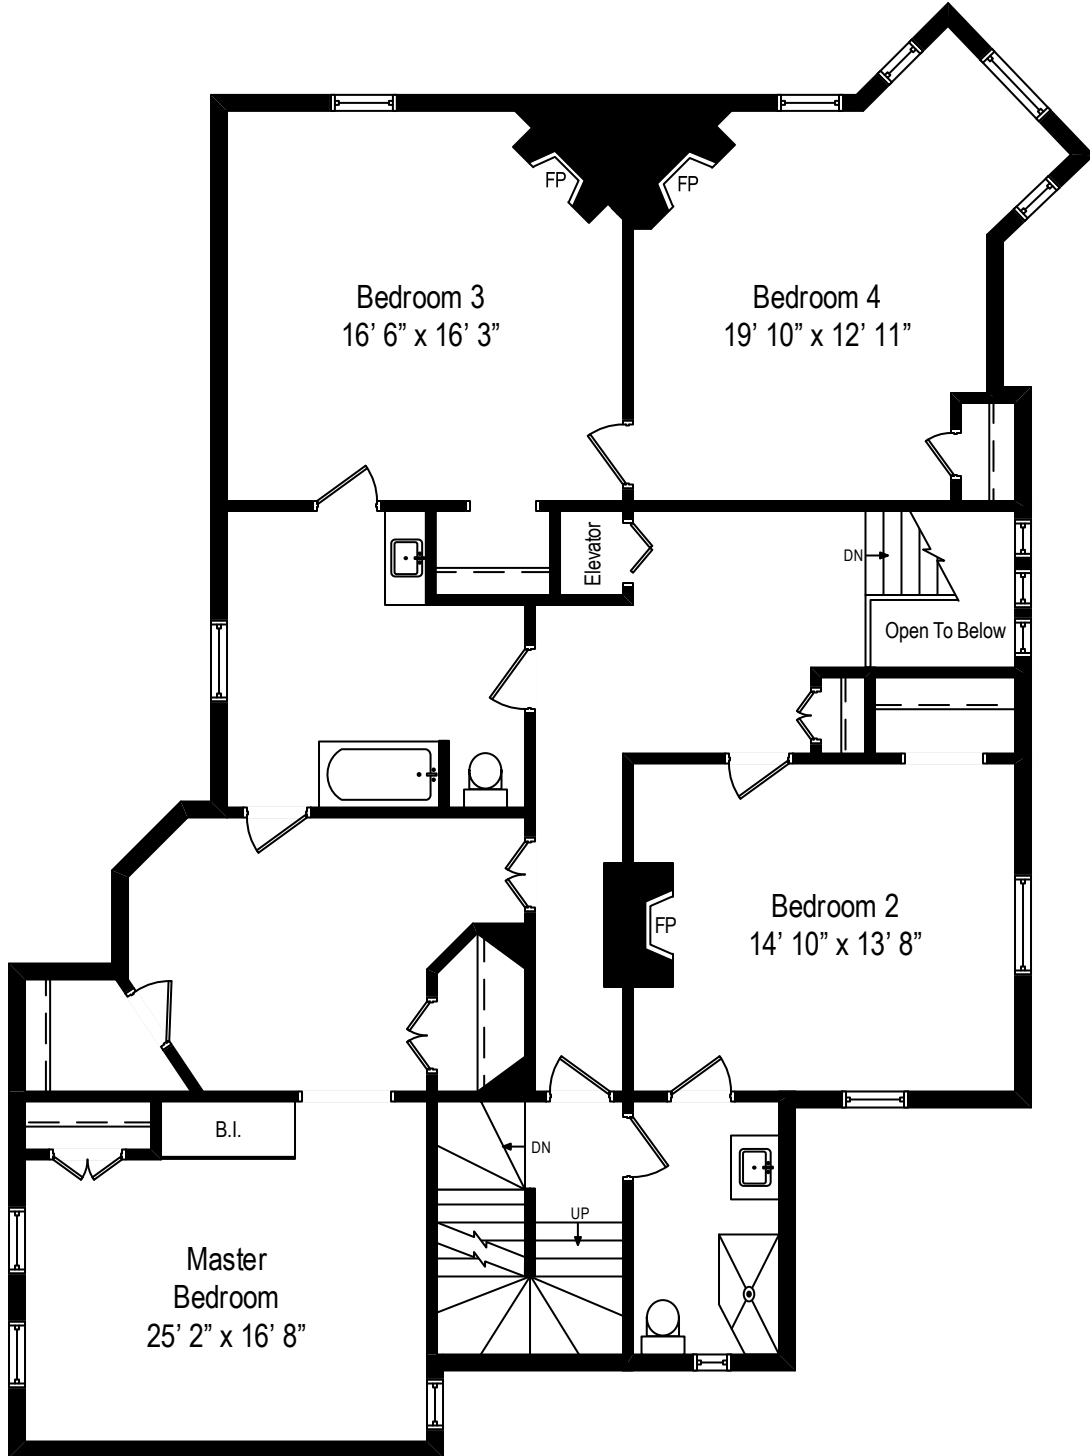

144 Scottswood – Riverside, IL 60546

First Level

144 Scottswood – Riverside, IL 60546

Second Level

All dimensions are approximate. This plan is for marketing purposes only.

144 Scottswood – Riverside, IL 60546

Third Level

All dimensions are approximate. This plan is for marketing purposes only.

4 Car Garage/
Carriage House
43' 5" x 28' 11"

144 Scottswood – Riverside, IL 60546

Garage