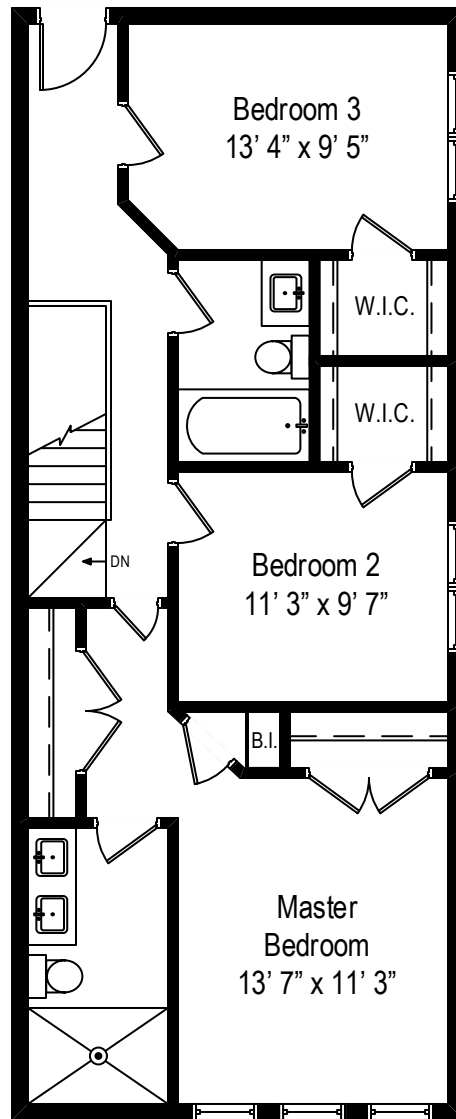

Upper Level

2133 N. Campbell Avenue Unit 2C – Chicago, IL 60647

Main Level

2133 N. Campbell Avenue 2C – Chicago, IL 60647

Upper Level

All dimensions are approximate. This plan is for marketing purposes only.