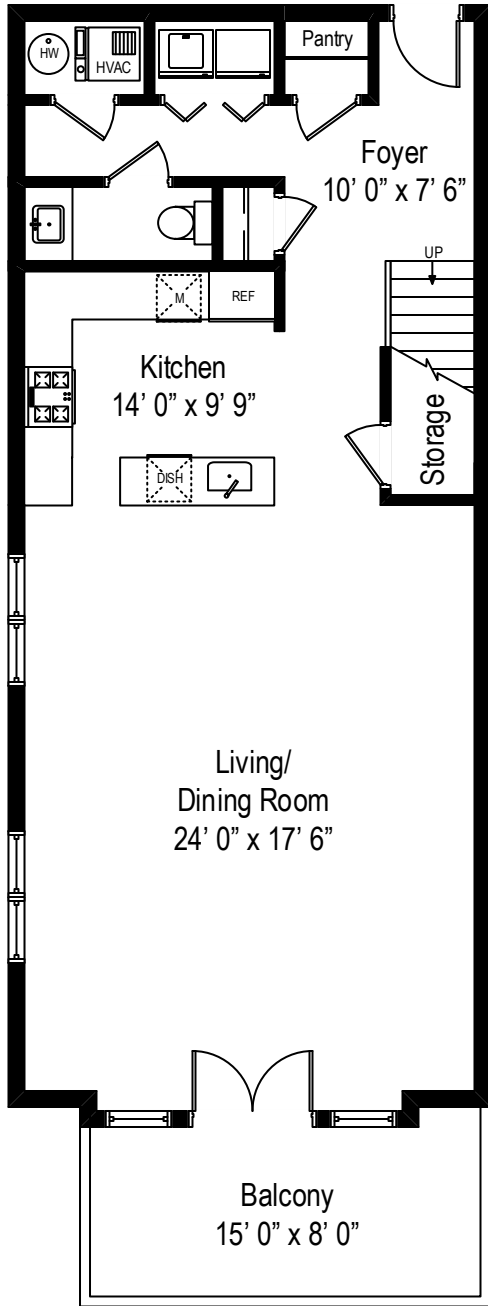

Upper Level

2133 N. Campbell Avenue Unit 2C – Chicago, IL 60647

Main Level

2133 N. Campbell Avenue 2C – Chicago, IL 60647

Upper Level

All dimensions are approximate. This plan is for marketing purposes only.