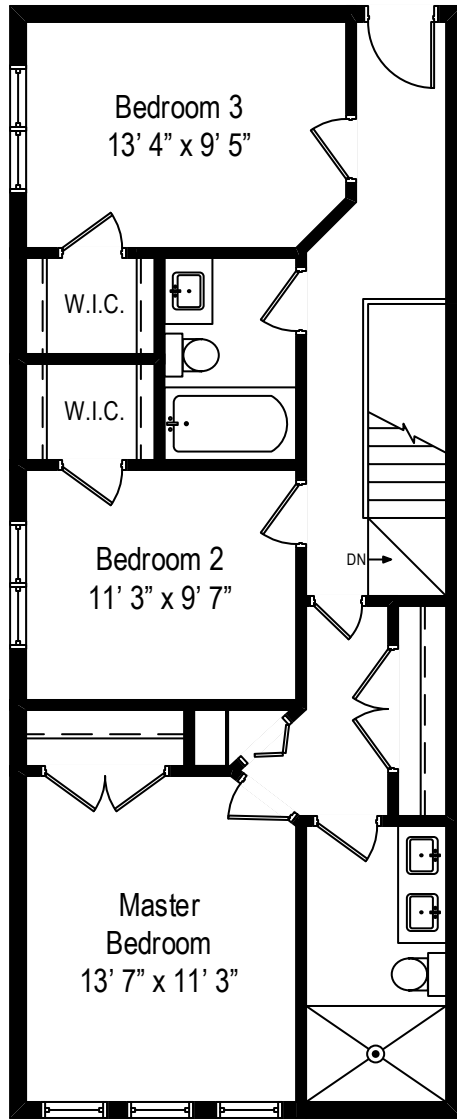

2133 N. Campbell Avenue Unit 2D – Chicago, IL 60647

Upper Level

All dimensions are approximate. This plan is for marketing purposes only.