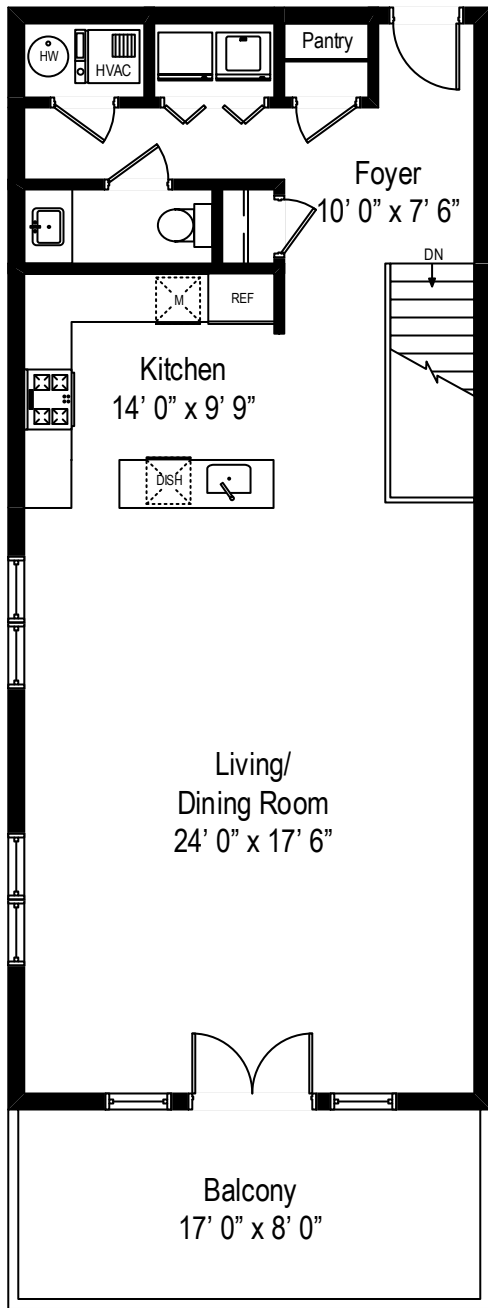

2133 N. Campbell Avenue Unit 1C – Chicago, IL 60647

Main Level

2133 N. Campbell Avenue Unit 1C – Chicago, IL 60647

Lower Level

All dimensions are approximate. This plan is for marketing purposes only.

2133 N. Campbell Avenue Unit 1D – Chicago, IL 60647