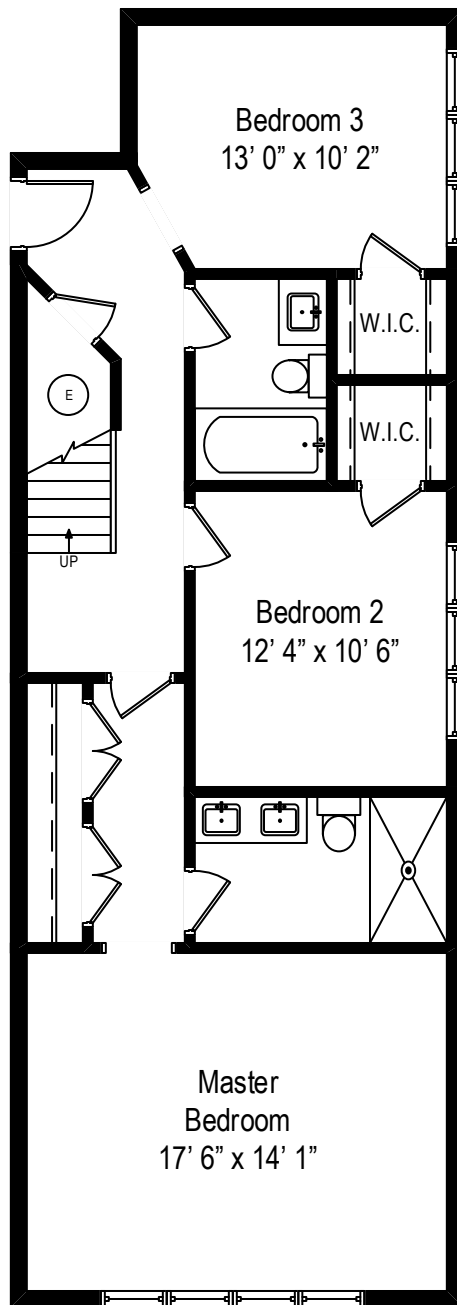

2133 N. Campbell Avenue Unit 1C – Chicago, IL 60647

Lower Level

All dimensions are approximate. This plan is for marketing purposes only.