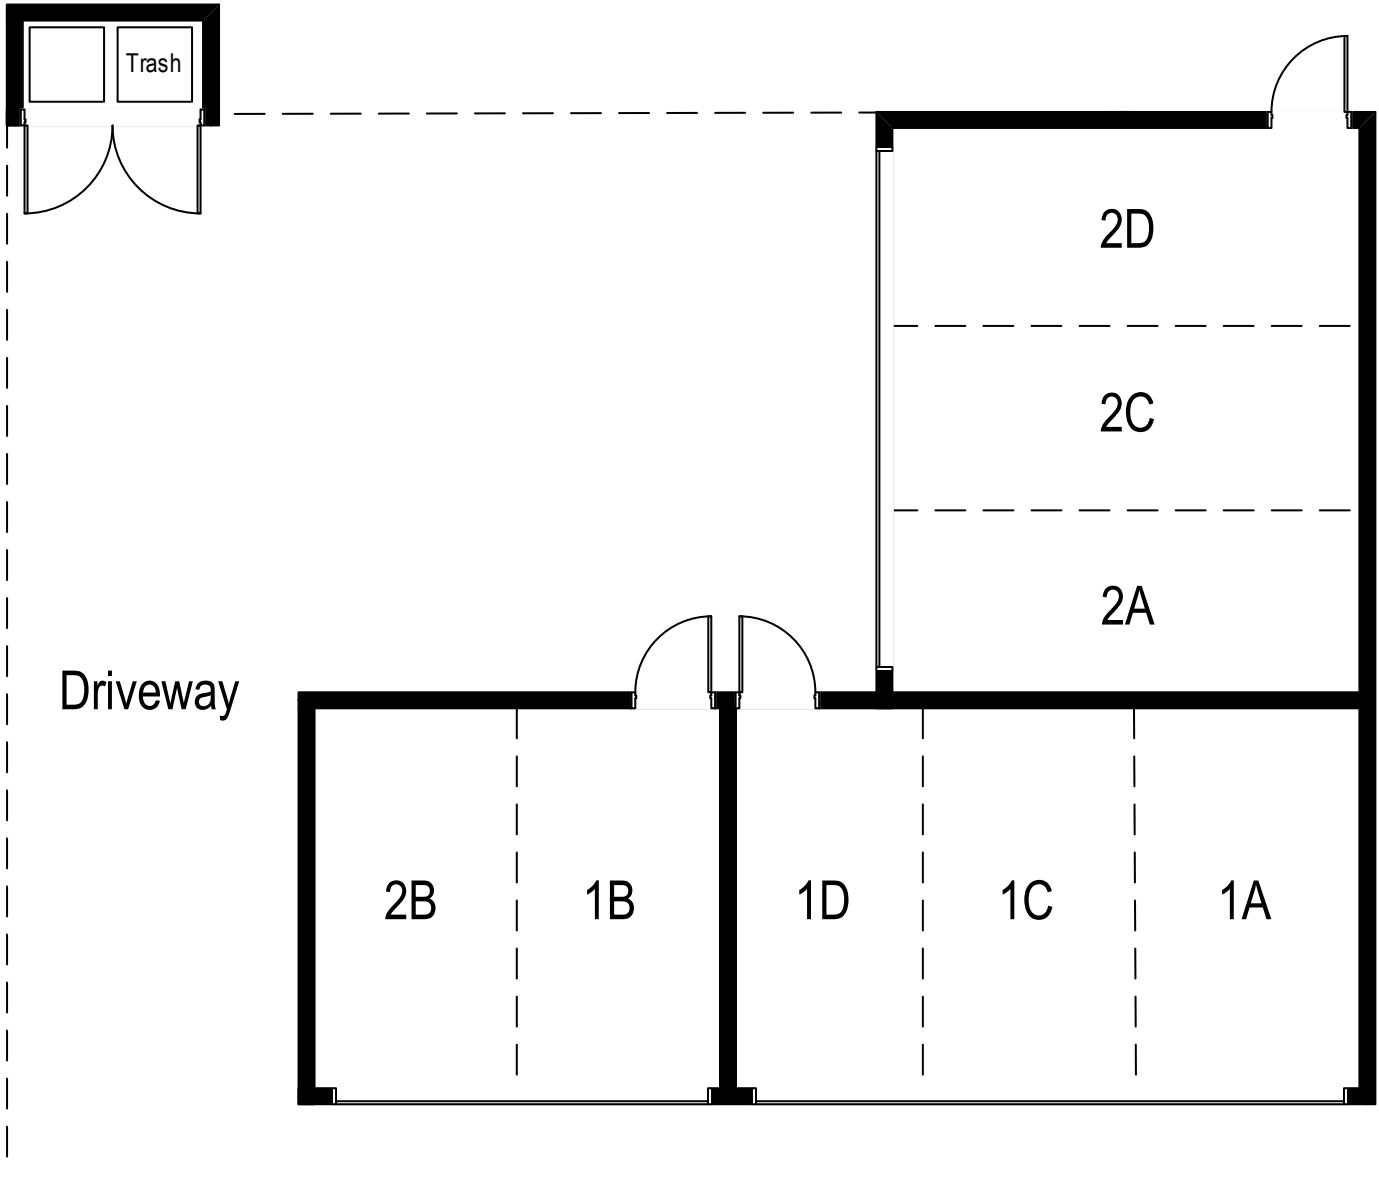

Alley

2133 N. Campbell Avenue – Chicago, IL 60647

All dimensions are approximate. This plan is for marketing purposes only.