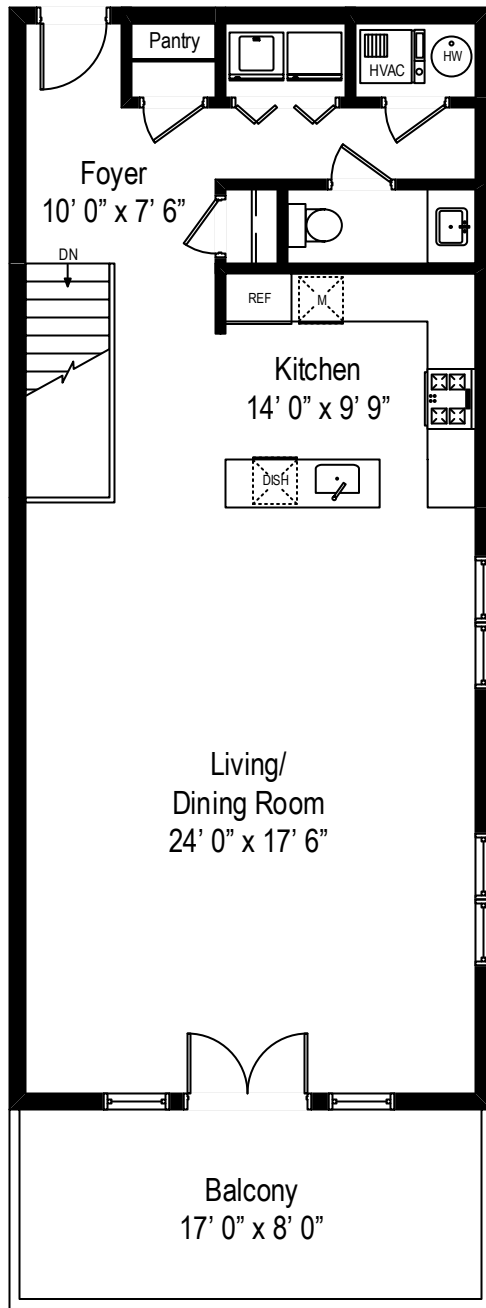

Lower Level

2133 N. Campbell Avenue Unit 1B – Chicago, IL 60647

Main Level

2133 N. Campbell Avenue Unit 1B – Chicago, IL 60647

Lower Level

All dimensions are approximate. This plan is for marketing purposes only.