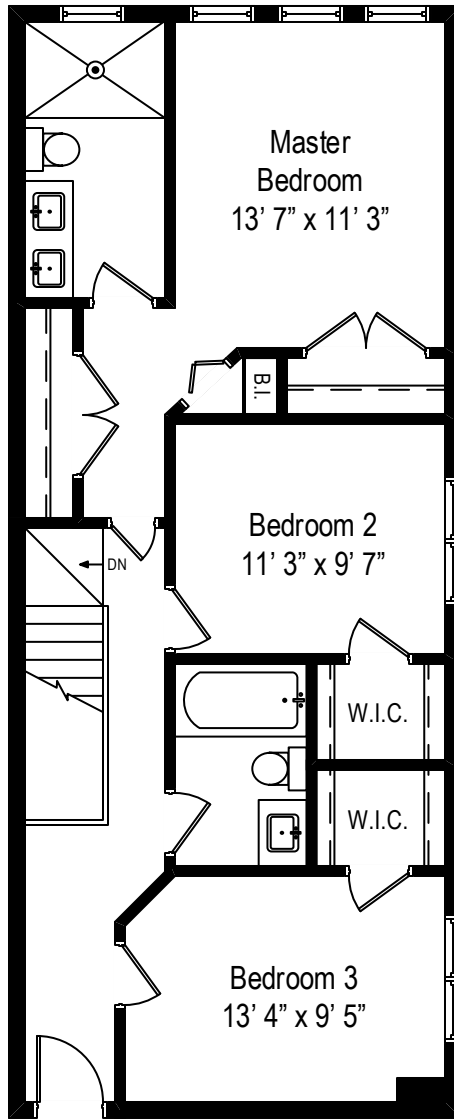

Main Level

2133 N. Campbell Avenue Unit 1D – Chicago, IL 60647

Lower Level

All dimensions are approximate. This plan is for marketing purposes only.

2133 N. Campbell Avenue Unit 2A – Chicago, IL 60647

Main Level

All dimensions are approximate. This plan is for marketing purposes only.

2133 N. Campbell Avenue Unit 2A – Chicago, IL 60647

Upper Level

2133 N. Campbell Avenue Unit 2B – Chicago, IL 60647

Main Level

2133 N. Campbell Avenue Unit 2B – Chicago, IL 60647