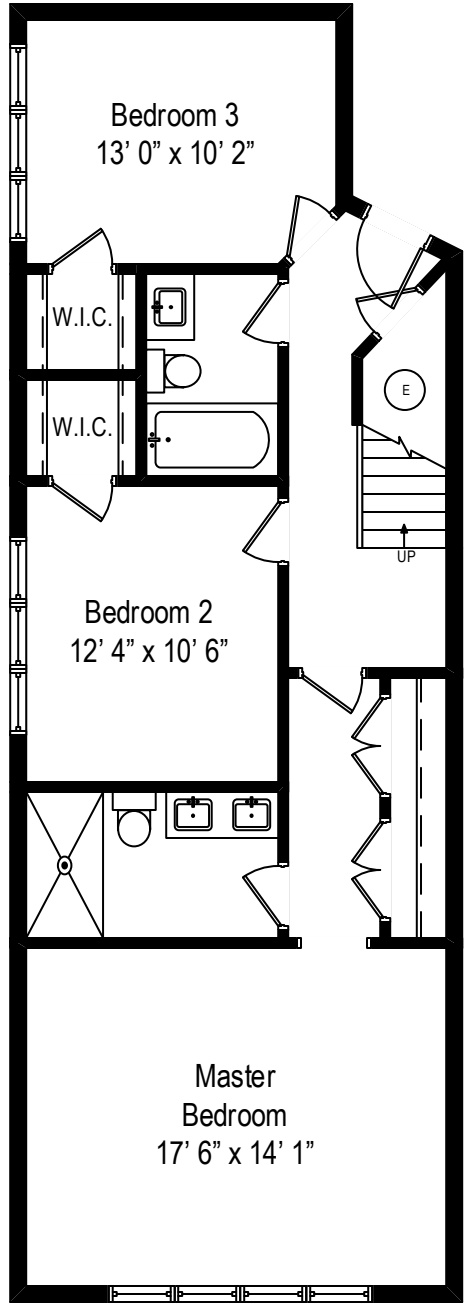

2133 N. Campbell Avenue Unit 1D – Chicago, IL 60647

Lower Level

All dimensions are approximate. This plan is for marketing purposes only.