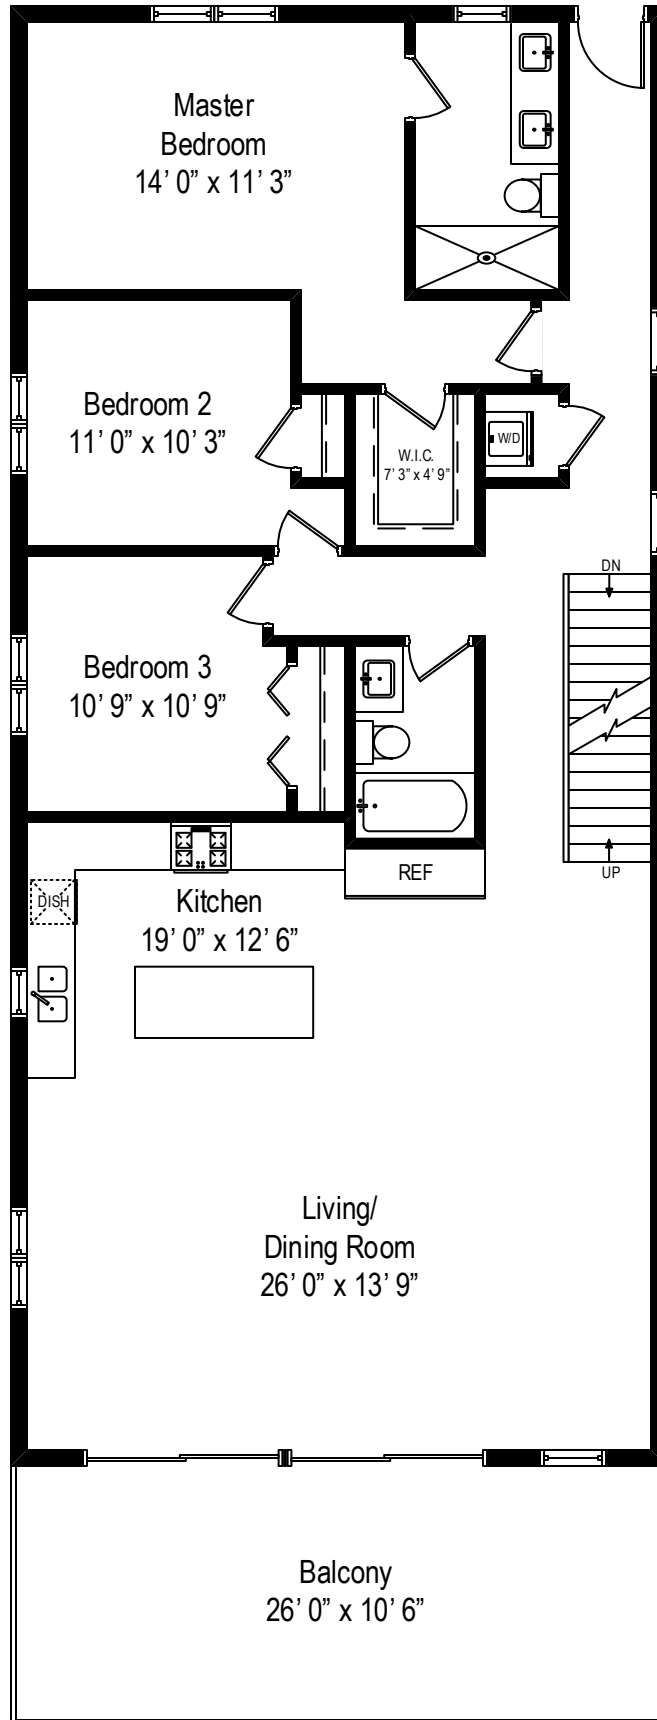

2740 Racine Avenue – Chicago, IL 60614

First Level

2740 Racine Avenue – Chicago, IL 60614

Second Level

2740 Racine Avenue – Chicago, IL 60614

Thrid Level

All dimensions are approximate. This plan is for marketing purposes only.

2740 Racine Avenue – Chicago, IL 60614

Lower Level