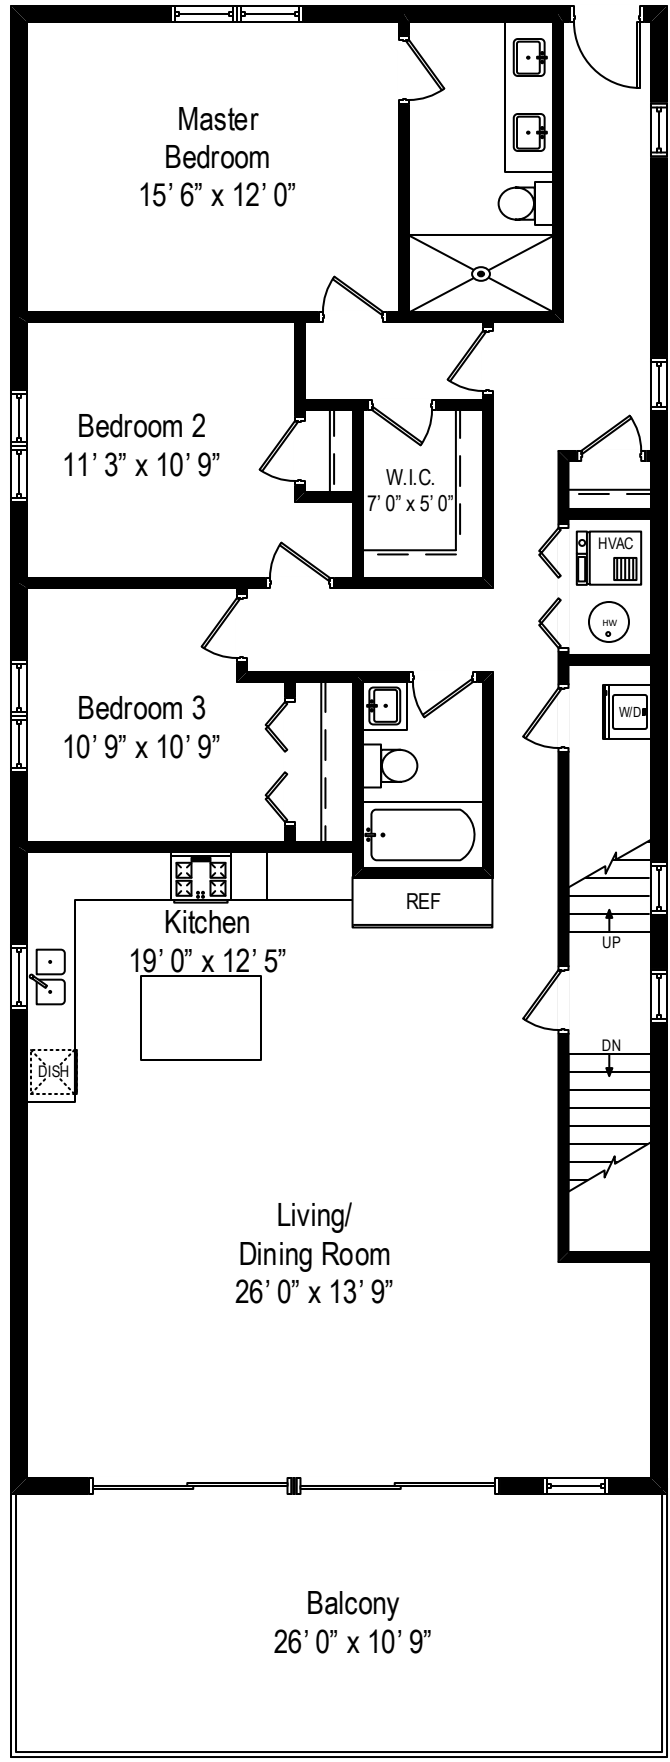

2740 Racine Avenue – Chicago, IL 60614

First Level

2740 Racine Avenue – Chicago, IL 60614

Second Level

2740 Racine Avenue – Chicago, IL 60614

Thrid Level

All dimensions are approximate. This plan is for marketing purposes only.

2740 Racine Avenue – Chicago, IL 60614

Lower Level