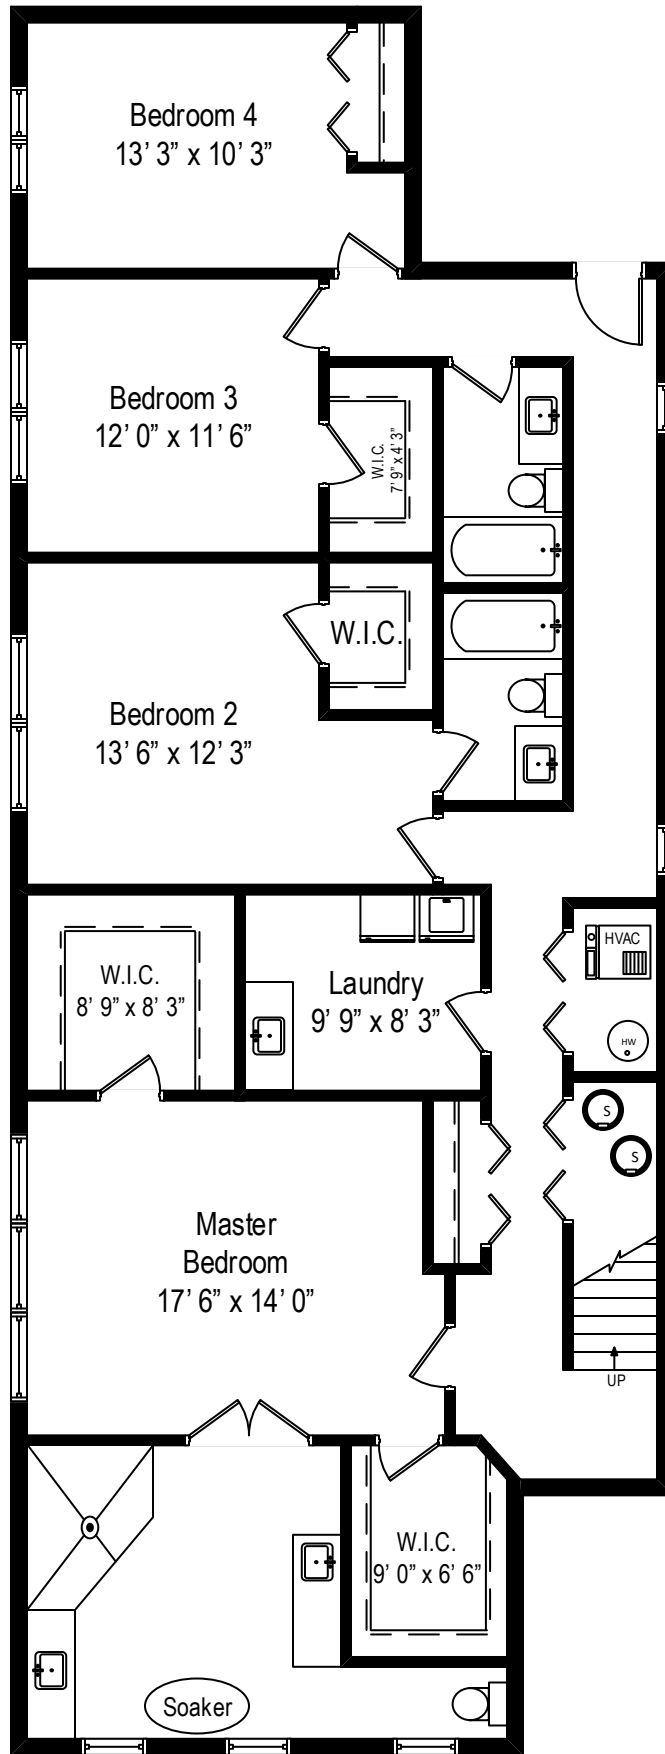

2740 Racine Avenue – Chicago, IL 60614

First Level

2740 Racine Avenue – Chicago, IL 60614

Second Level

2740 Racine Avenue – Chicago, IL 60614

Thrid Level

All dimensions are approximate. This plan is for marketing purposes only.

2740 Racine Avenue – Chicago, IL 60614

Lower Level