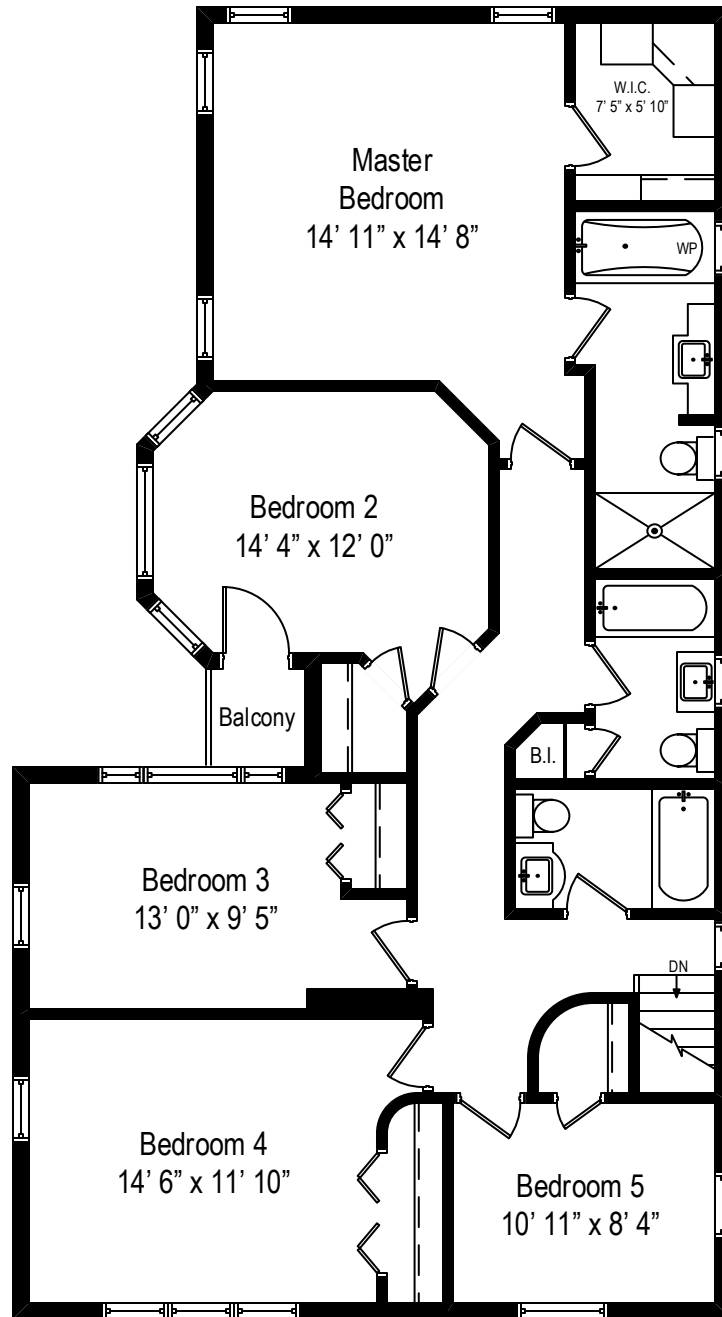

342 Greenleaf Avenue – Wilmette, IL 60091

First Level

All dimensions are approximate. This plan is for marketing purposes only.

342 Greenleaf Avenue – Wilmette, IL 60091

Second Level

All dimensions are approximate. This plan is for marketing purposes only.

342 Greenleaf Avenue – Wilmette, IL 60091

Lower Level

All dimensions are approximate. This plan is for marketing purposes only.