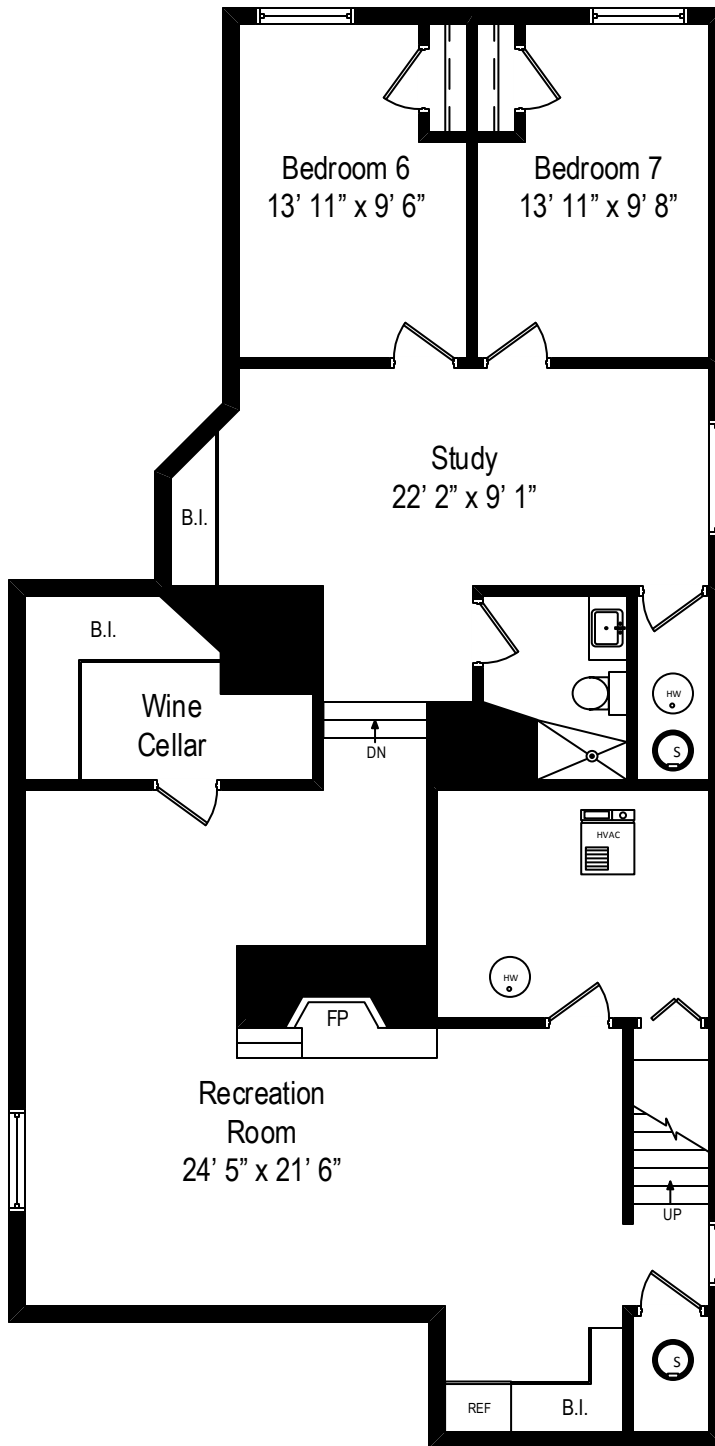

342 Greenleaf Avenue – Wilmette, IL 60091

First Level

All dimensions are approximate. This plan is for marketing purposes only.

342 Greenleaf Avenue – Wilmette, IL 60091

Second Level

All dimensions are approximate. This plan is for marketing purposes only.

342 Greenleaf Avenue – Wilmette, IL 60091

Lower Level

All dimensions are approximate. This plan is for marketing purposes only.