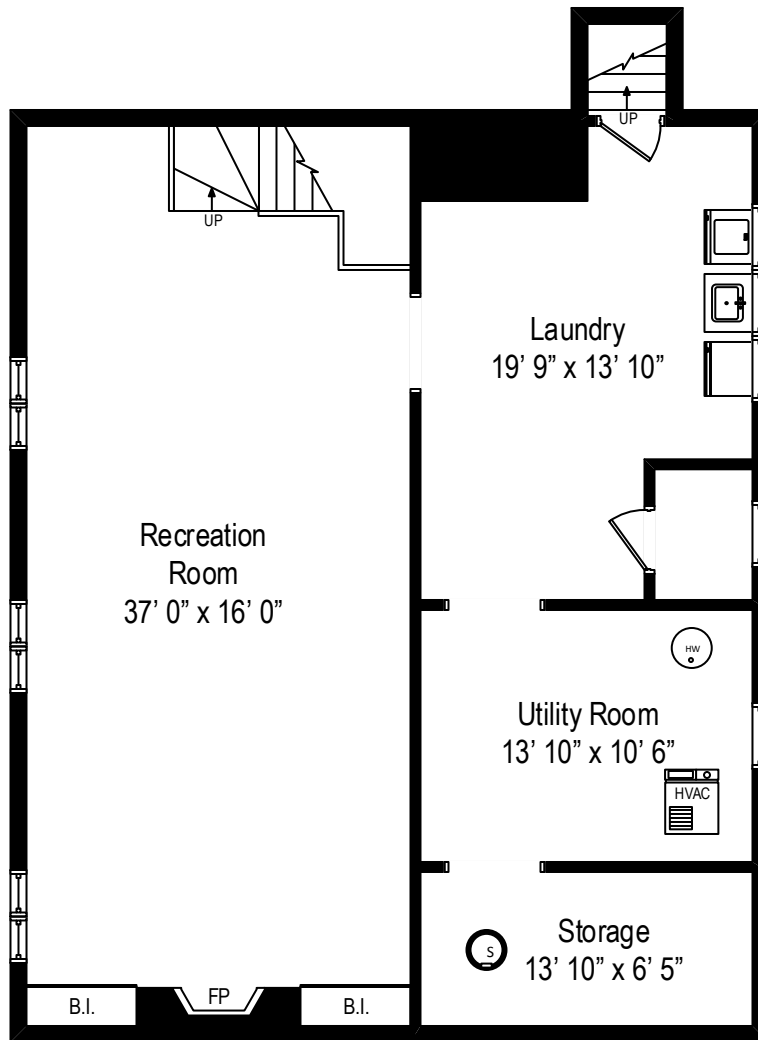

1127 Chestnut – Wilmette, IL 60091

First Level

1127 Chestnut – Wilmette, IL 60091

Second Level

1127 Chestnut – Wilmette, IL 60091

Third Level

All dimensions are approximate. This plan is for marketing purposes only.

1127 Chestnut – Wilmette, IL 60091

Lower Level