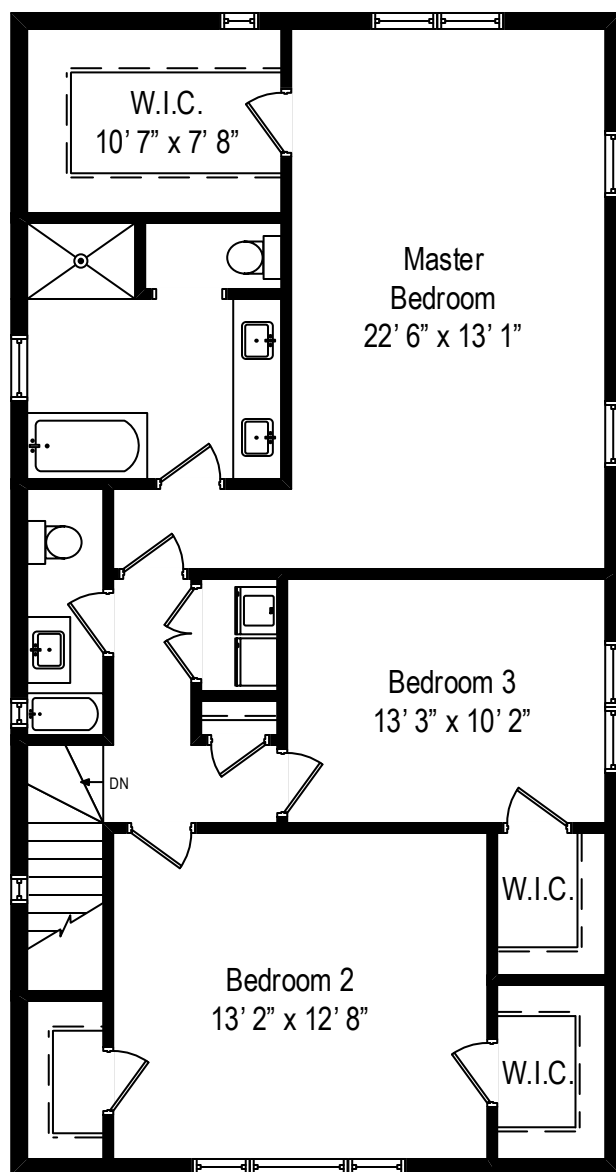

4903 N. Janssen – Chicago, 60640

First Level

All dimensions are approximate. This plan is for marketing purposes only.

4903 N. Janssen – Chicago, 60640

Second Level

All dimensions are approximate. This plan is for marketing purposes only.

4903 N. Janssen – Chicago, 60640

Lower Level

All dimensions are approximate. This plan is for marketing purposes only.