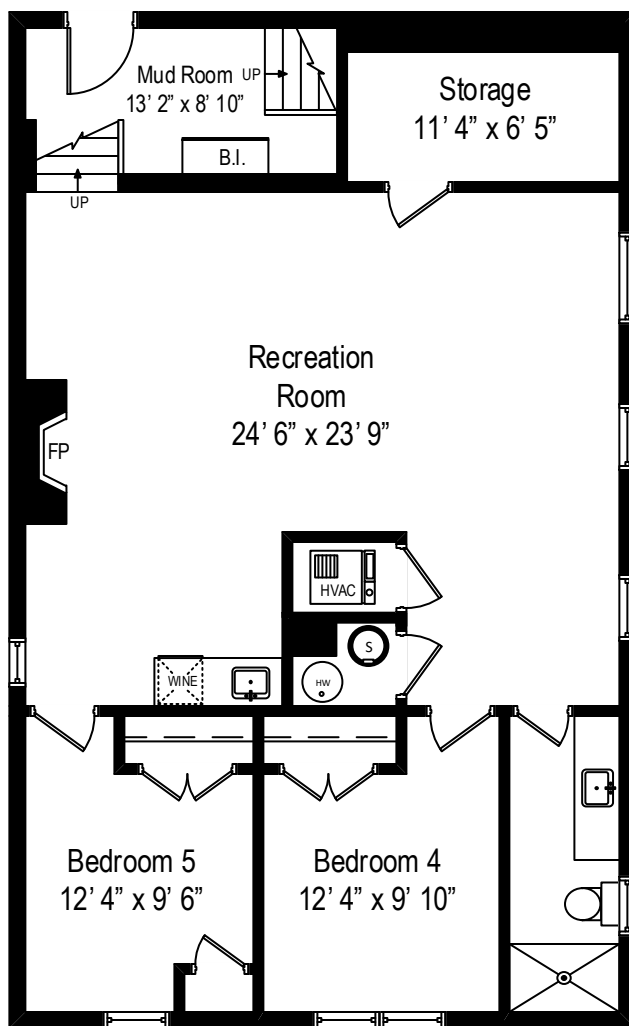

4903 N. Janssen – Chicago, 60640

First Level

All dimensions are approximate. This plan is for marketing purposes only.

4903 N. Janssen – Chicago, 60640

Second Level

All dimensions are approximate. This plan is for marketing purposes only.

4903 N. Janssen – Chicago, 60640

Lower Level

All dimensions are approximate. This plan is for marketing purposes only.