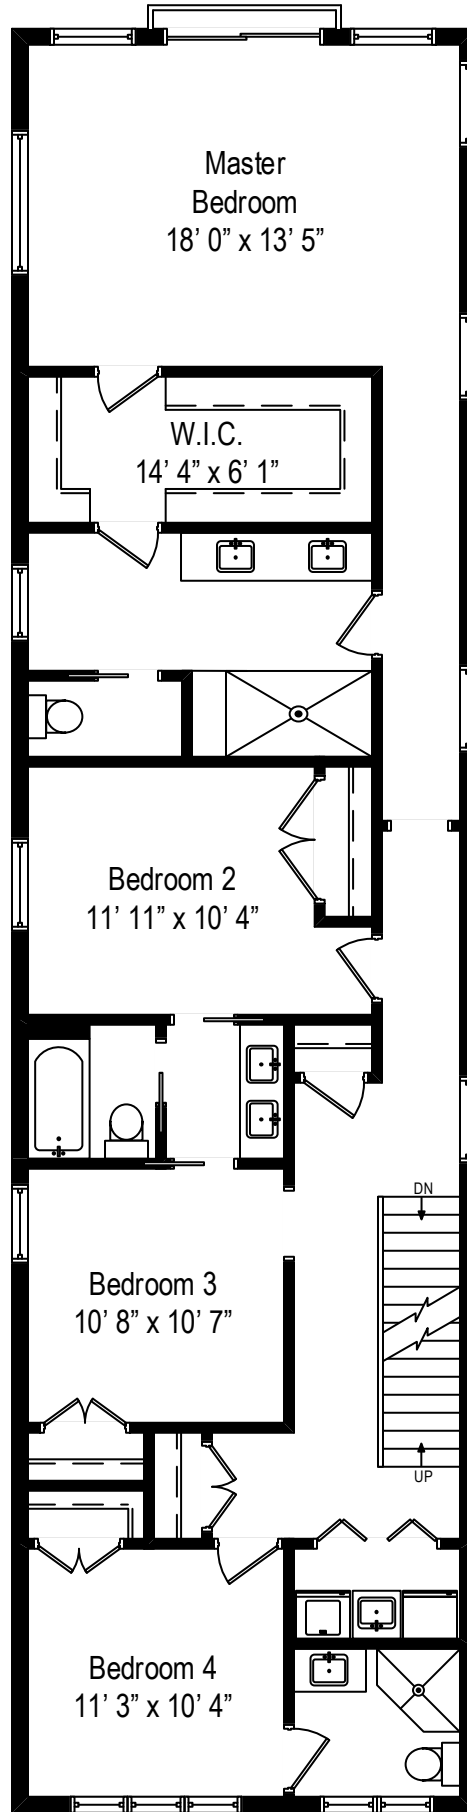

1544 W Grace Street – Chicago, IL 60613

First Level

All dimensions are approximate. This plan is for marketing purposes only.

1544 W Grace Street – Chicago, IL 60613

Second Level

All dimensions are approximate. This plan is for marketing purposes only.

1544 W Grace Street – Chicago, IL 60613

Third Level

All dimensions are approximate. This plan is for marketing purposes only.

1544 W Grace Street – Chicago, IL 60613

Lower Level