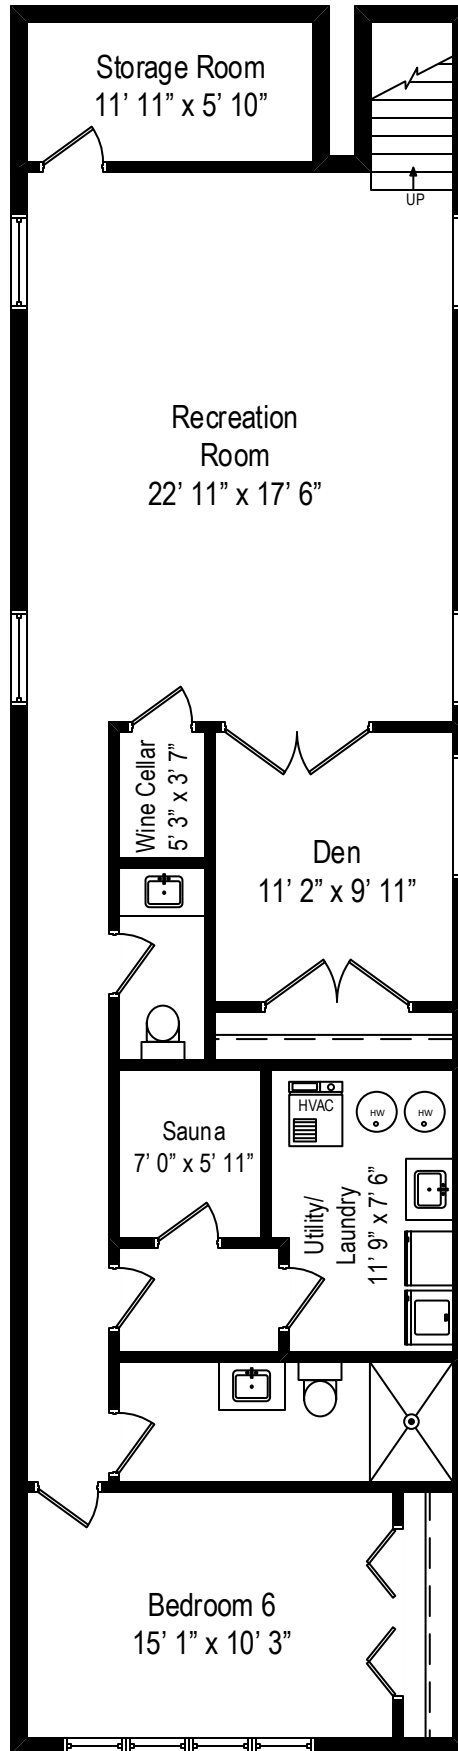

1544 W Grace Street – Chicago, IL 60613

First Level

All dimensions are approximate. This plan is for marketing purposes only.

1544 W Grace Street – Chicago, IL 60613

Second Level

All dimensions are approximate. This plan is for marketing purposes only.

1544 W Grace Street – Chicago, IL 60613

Third Level

All dimensions are approximate. This plan is for marketing purposes only.

1544 W Grace Street – Chicago, IL 60613

Lower Level