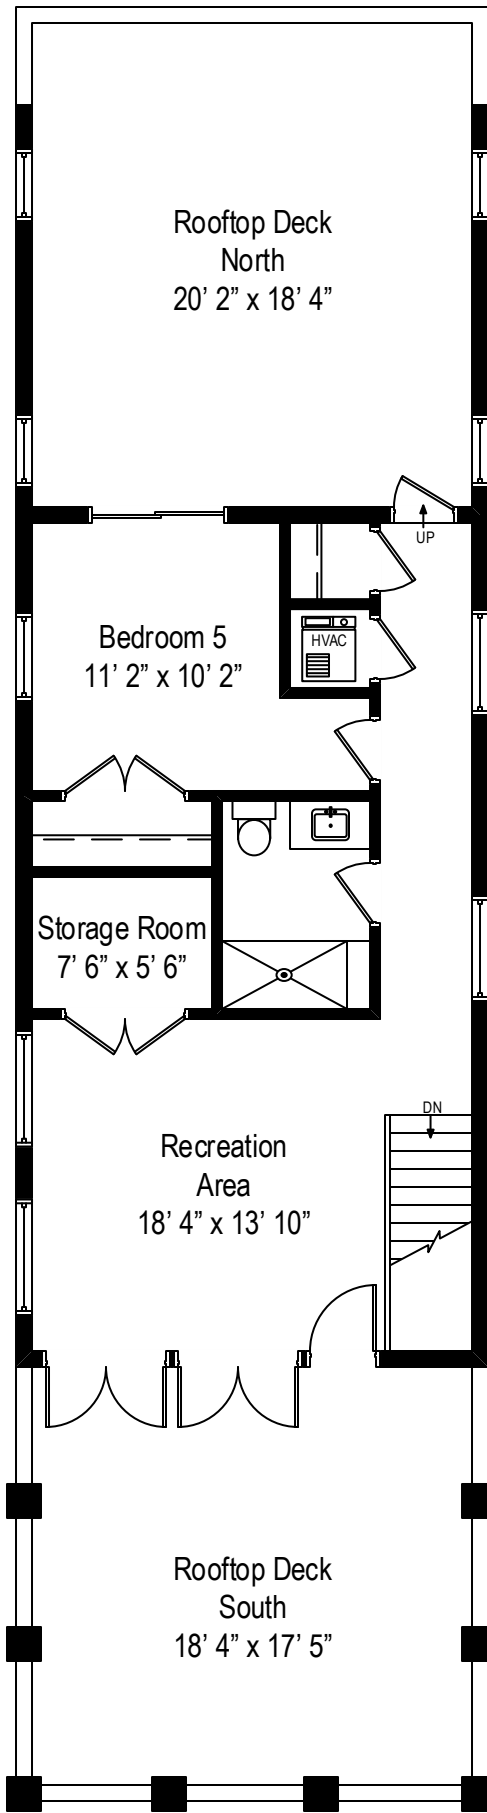

1544 W Grace Street – Chicago, IL 60613

First Level

All dimensions are approximate. This plan is for marketing purposes only.

1544 W Grace Street – Chicago, IL 60613

Second Level

All dimensions are approximate. This plan is for marketing purposes only.