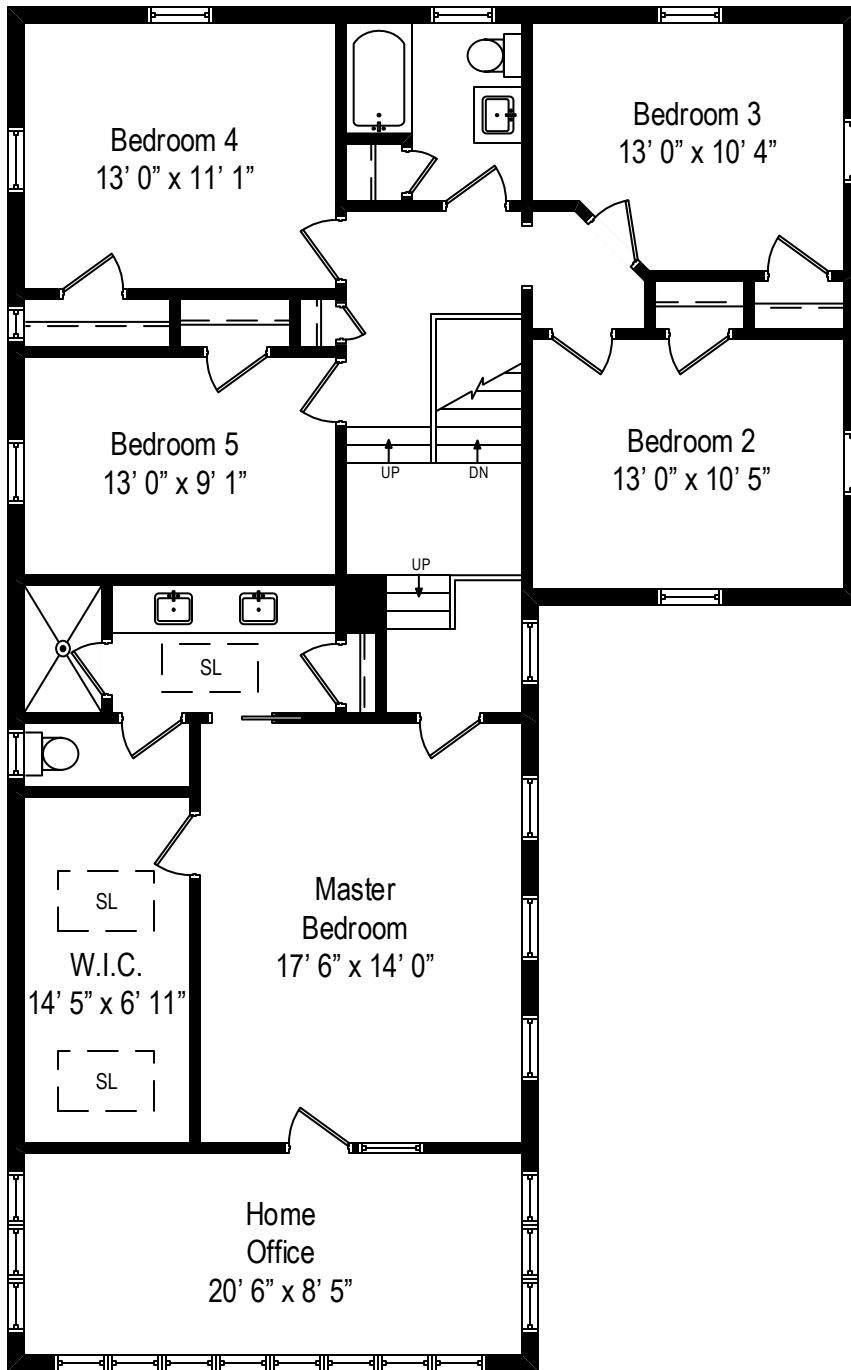

934 Keystone Avenue – River Forest, IL 60305

First Level

934 Keystone Avenue – River Forest, IL 60305

Second Level

All dimensions are approximate. This plan is for marketing purposes only.

934 Keystone Avenue – River Forest, IL 60305

Lower Level

All dimensions are approximate. This plan is for marketing purposes only.