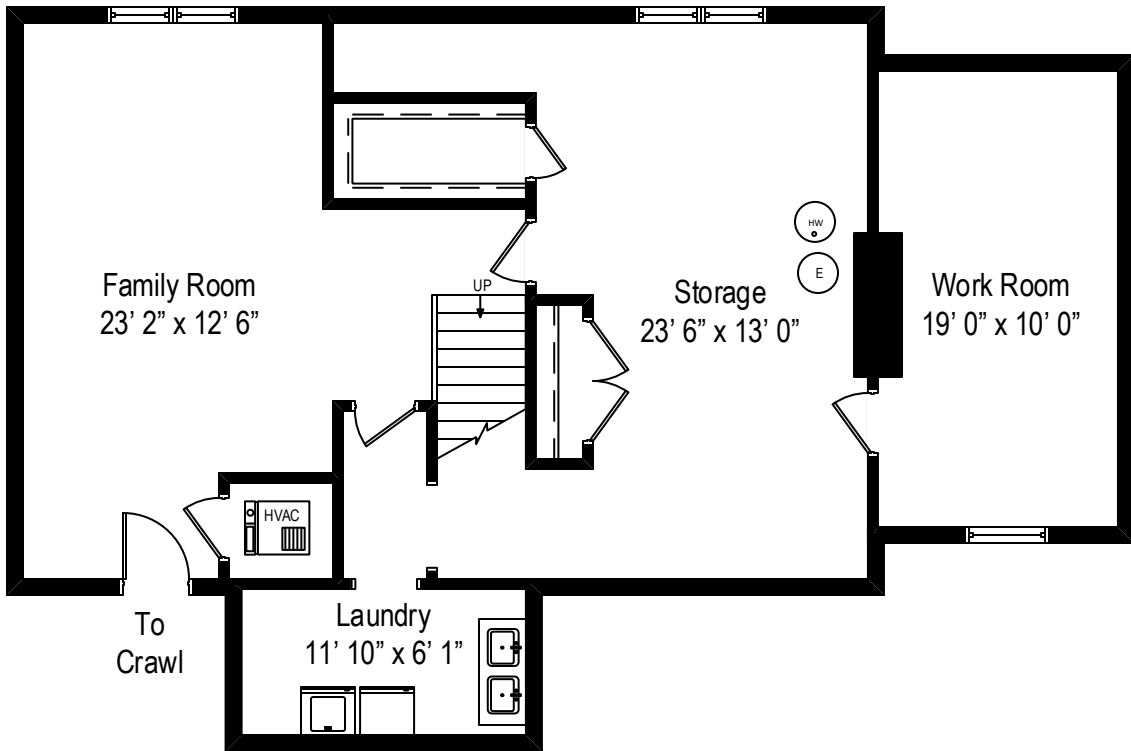

934 Keystone Avenue – River Forest, IL 60305

First Level

934 Keystone Avenue – River Forest, IL 60305

Second Level

All dimensions are approximate. This plan is for marketing purposes only.

934 Keystone Avenue – River Forest, IL 60305

Lower Level

All dimensions are approximate. This plan is for marketing purposes only.