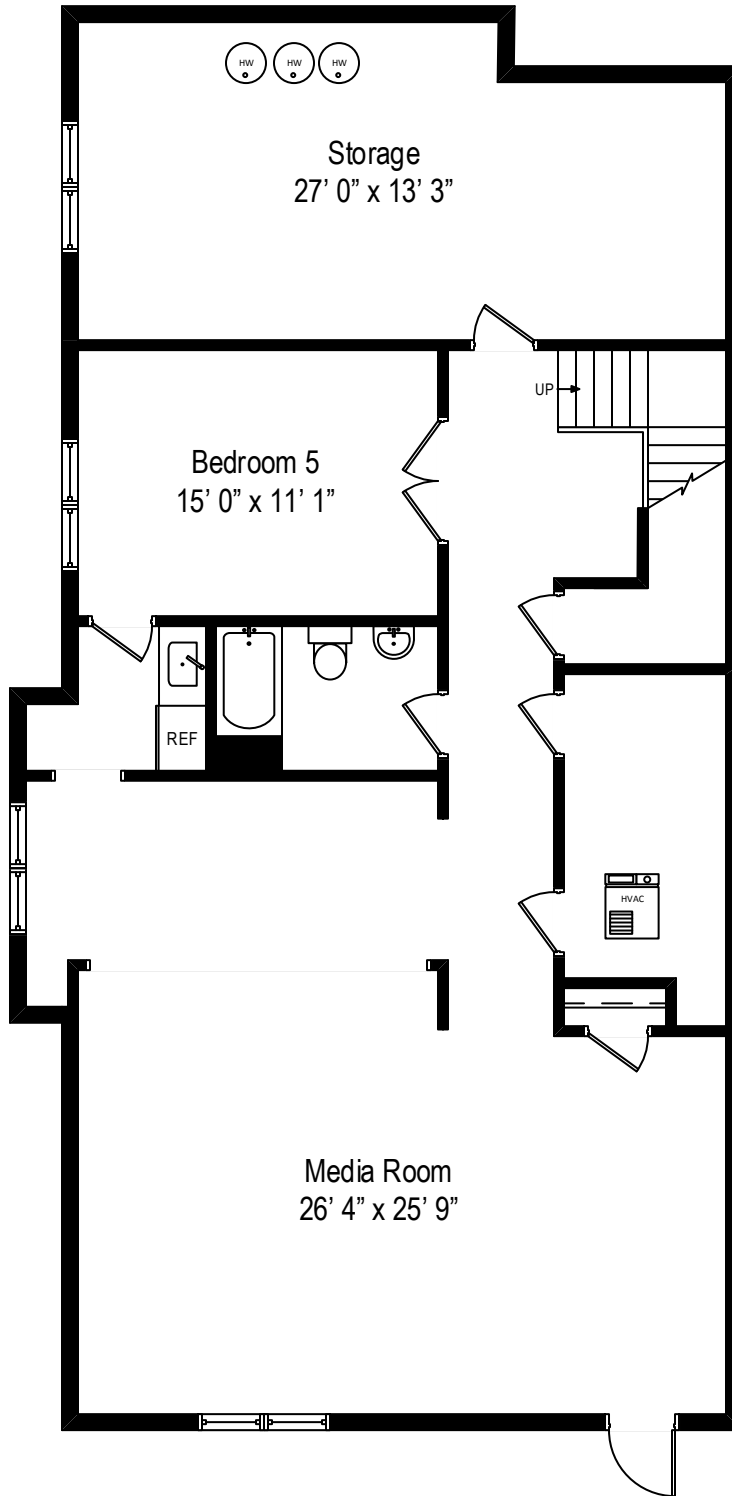

271 N. Main Street - Glen Ellyn, IL 60137

First Level

271 N. Main Street - Glen Ellyn, IL 60137

Second Level

All dimensions are approximate. This plan is for marketing purposes only.

271 N. Main Street - Glen Ellyn, IL 60137

Third Level

271 N. Main Street - Glen Ellyn, IL 60137

Lower Level

All dimensions are approximate. This plan is for marketing purposes only.