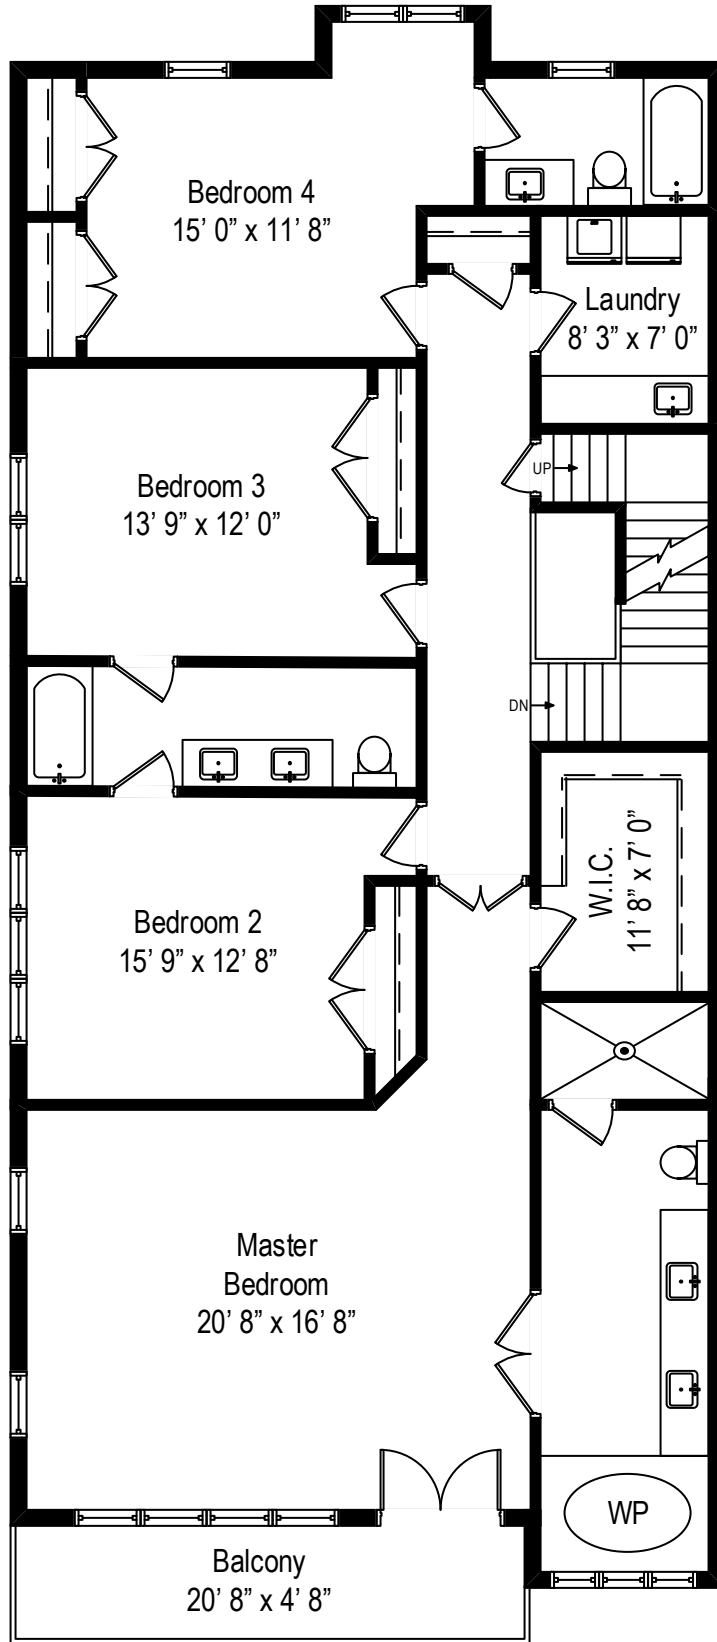

271 N. Main Street - Glen Ellyn, IL 60137

First Level

271 N. Main Street - Glen Ellyn, IL 60137

Second Level

All dimensions are approximate. This plan is for marketing purposes only.

271 N. Main Street - Glen Ellyn, IL 60137

Third Level

271 N. Main Street - Glen Ellyn, IL 60137

Lower Level

All dimensions are approximate. This plan is for marketing purposes only.