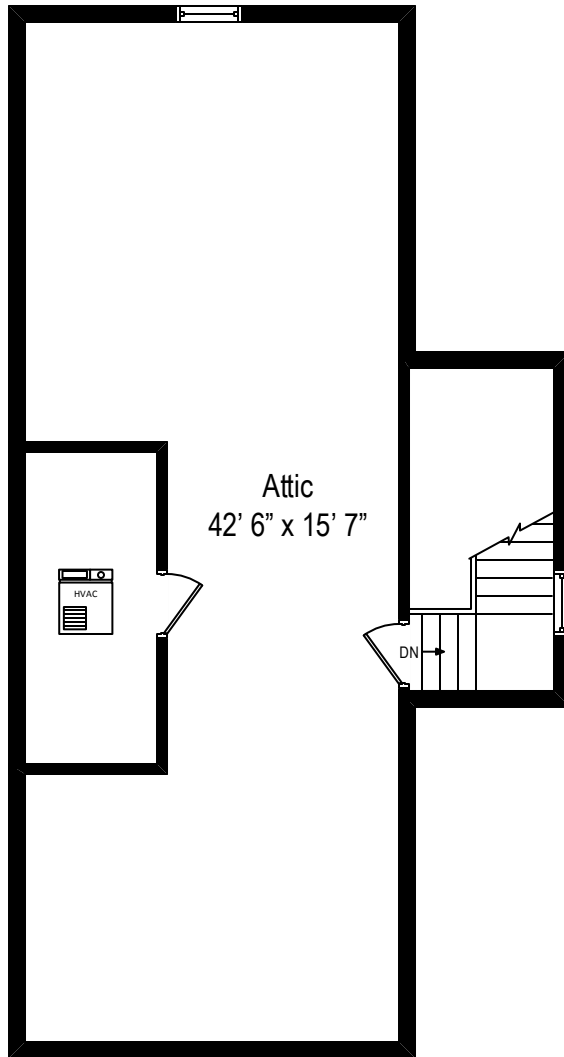

271 N. Main Street - Glen Ellyn, IL 60137

First Level

271 N. Main Street - Glen Ellyn, IL 60137

Second Level

All dimensions are approximate. This plan is for marketing purposes only.

271 N. Main Street - Glen Ellyn, IL 60137

Third Level

271 N. Main Street - Glen Ellyn, IL 60137

Lower Level

All dimensions are approximate. This plan is for marketing purposes only.