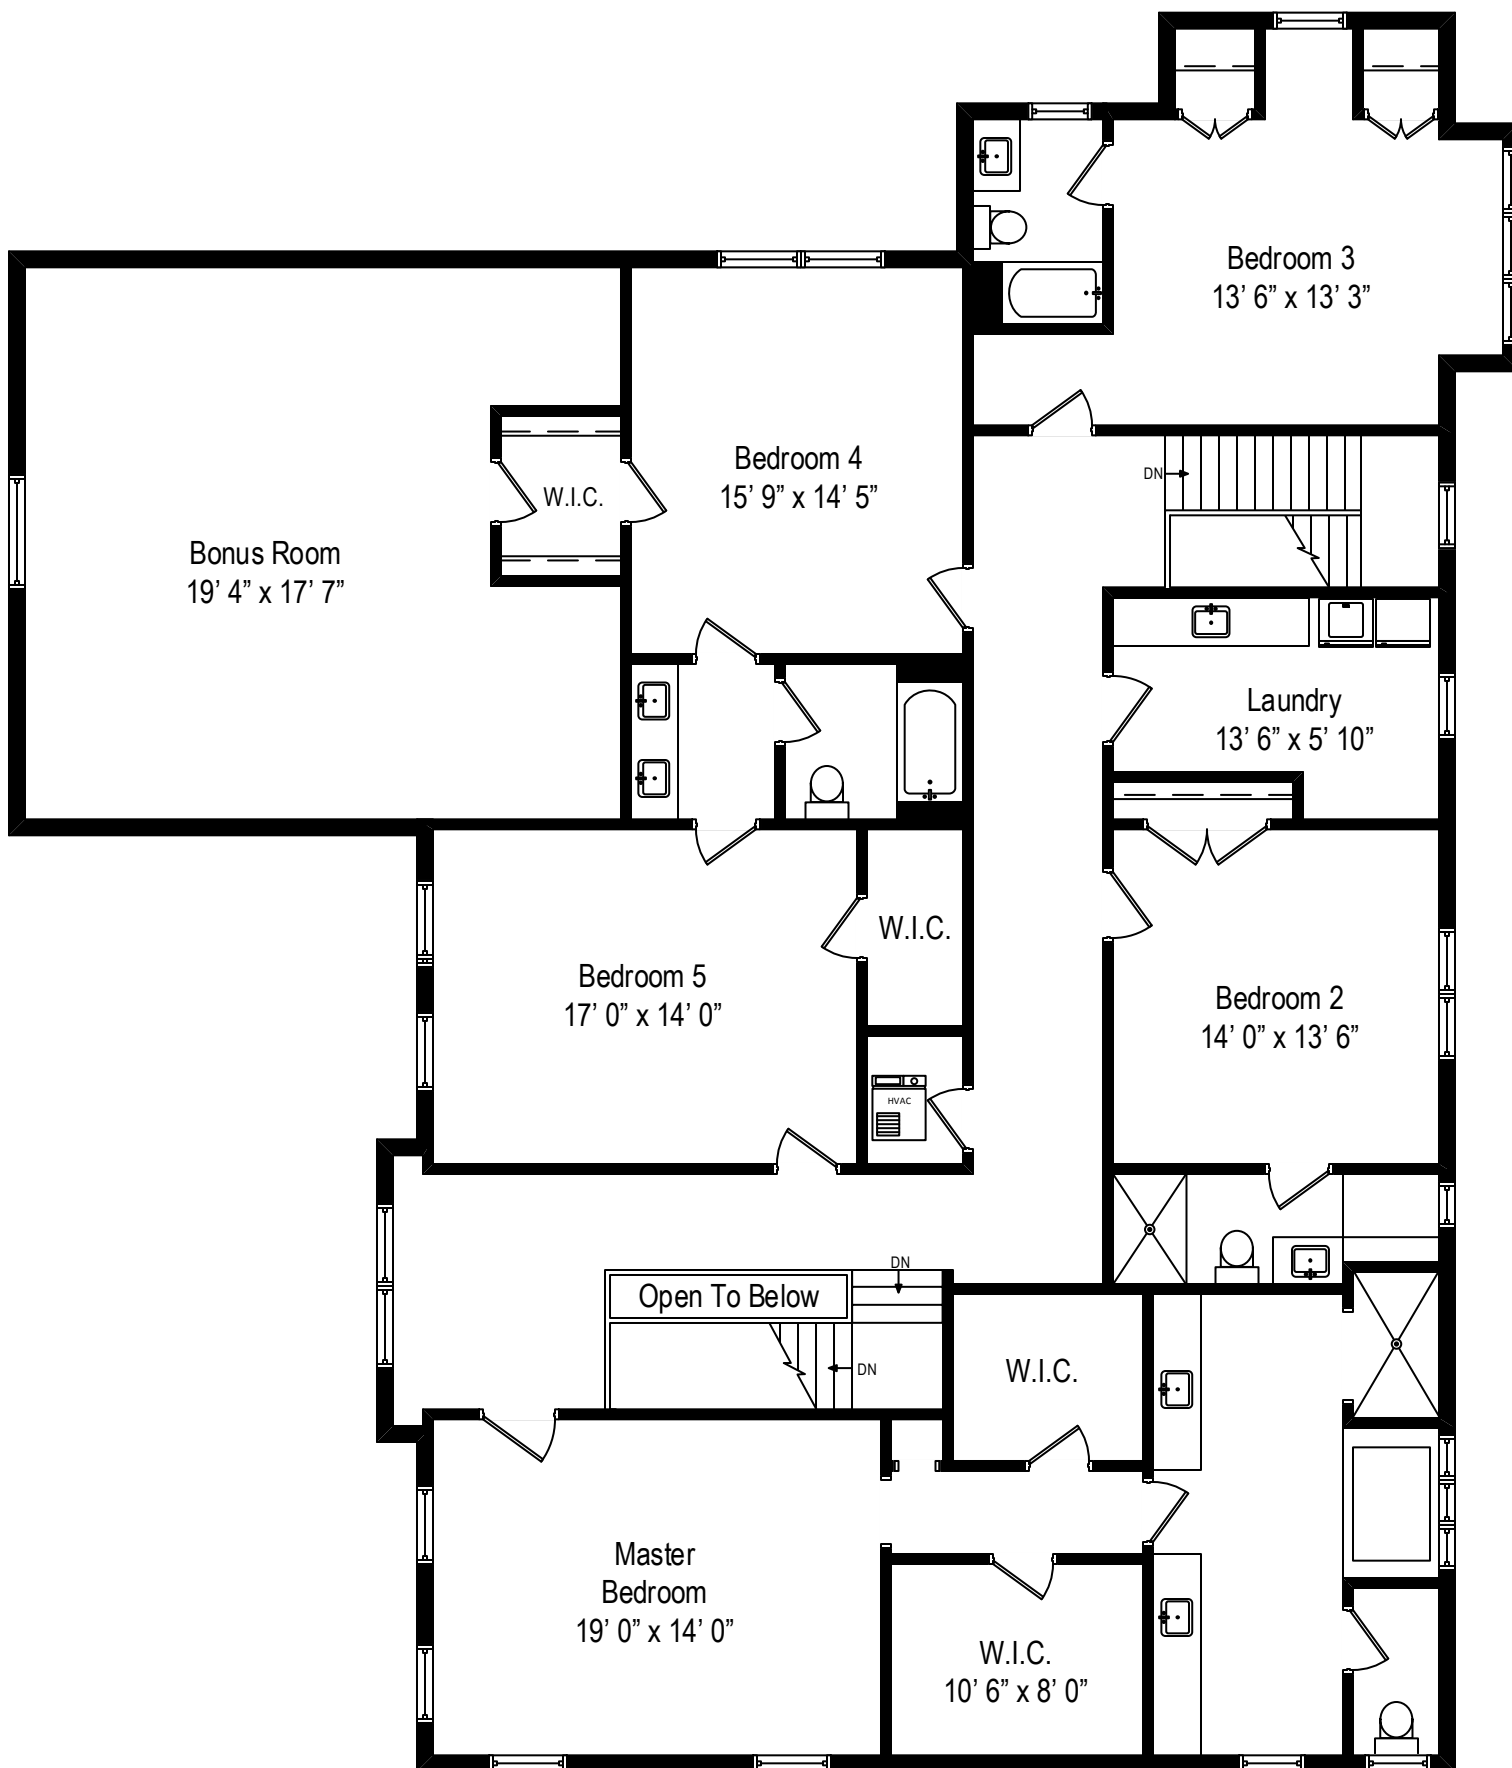

811 Pleasant Lane – Glenview, IL 60025

First Level

All dimensions are approximate. This plan is for marketing purposes only.

811 Pleasant Lane – Glenview, IL 60025

Second Level

All dimensions are approximate. This plan is for marketing purposes only.

811 Pleasant Lane – Glenview, IL 60025

Lower Level

All dimensions are approximate. This plan is for marketing purposes only.