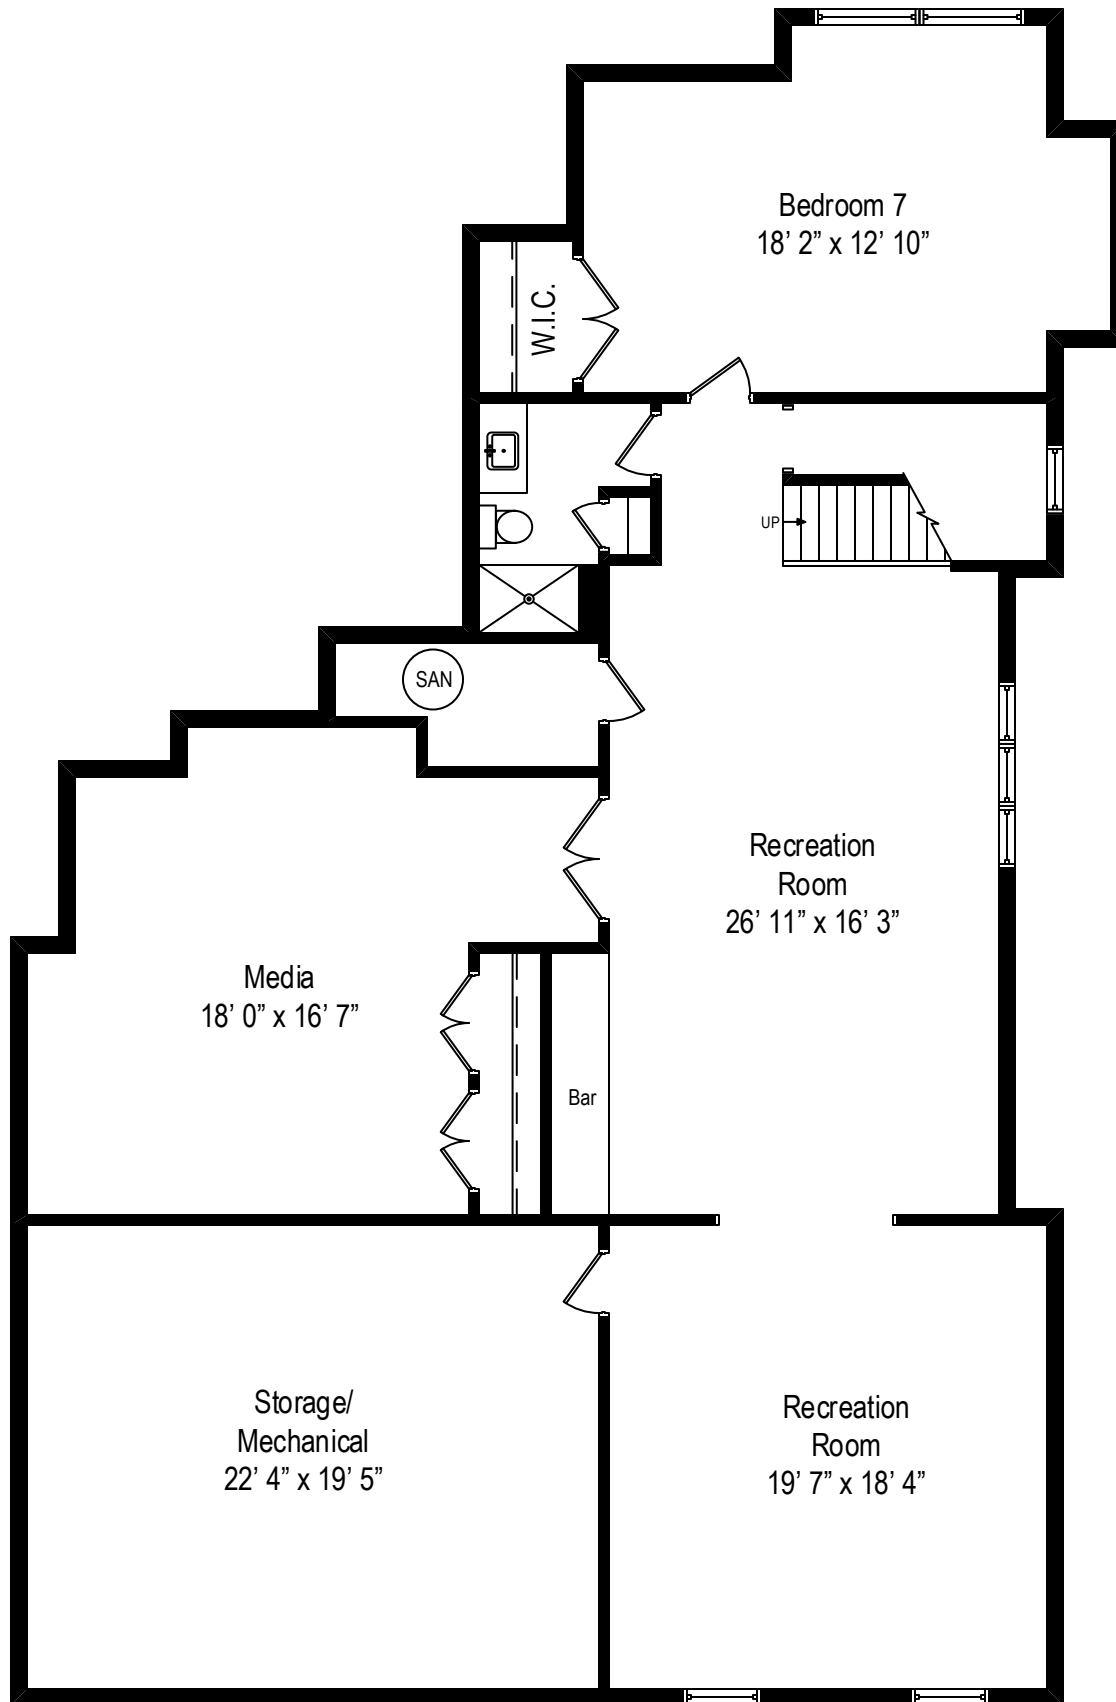

811 Pleasant Lane – Glenview, IL 60025

First Level

All dimensions are approximate. This plan is for marketing purposes only.

811 Pleasant Lane – Glenview, IL 60025

Second Level

All dimensions are approximate. This plan is for marketing purposes only.

811 Pleasant Lane – Glenview, IL 60025

Lower Level

All dimensions are approximate. This plan is for marketing purposes only.