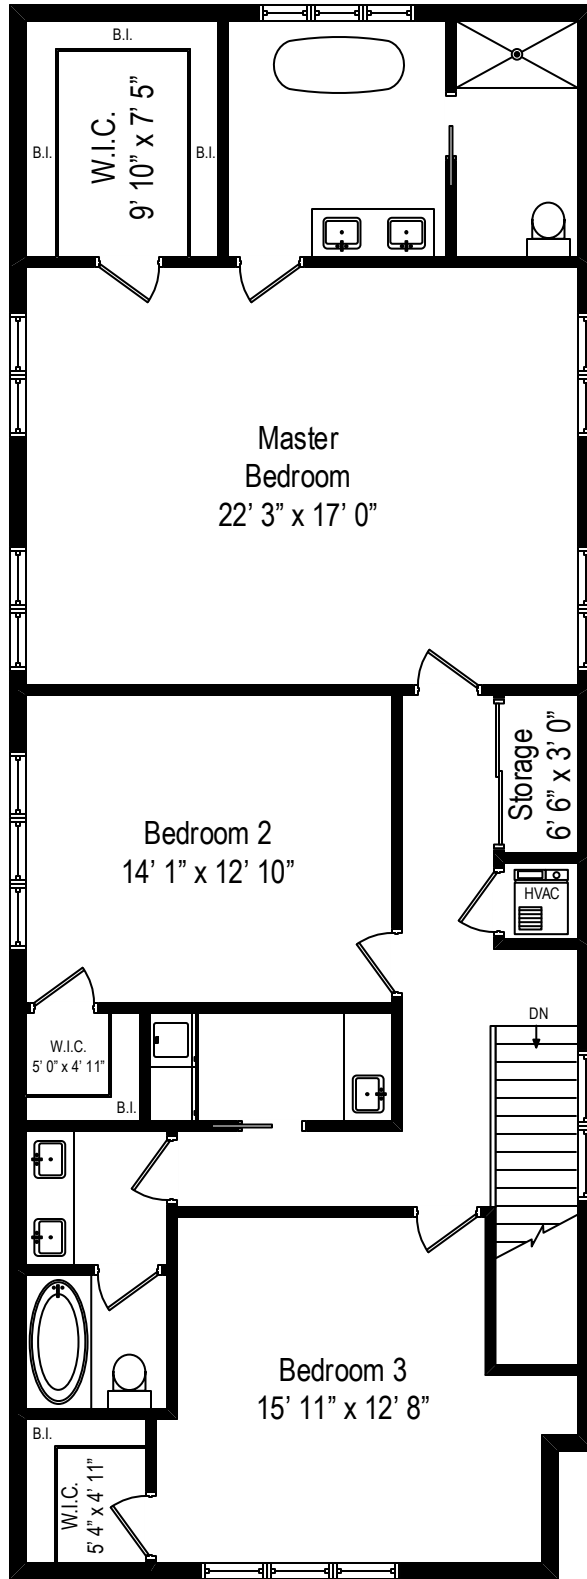

2237 W. Winona Street – Chicago, IL 60625

First Level

All dimensions are approximate. This plan is for marketing purposes only.

2237 W. Winona Street – Chicago, IL 60625

Second Level

All dimensions are approximate. This plan is for marketing purposes only.

2237 W. Winona Street – Chicago, IL 60625

Lower Level

All dimensions are approximate. This plan is for marketing purposes only.