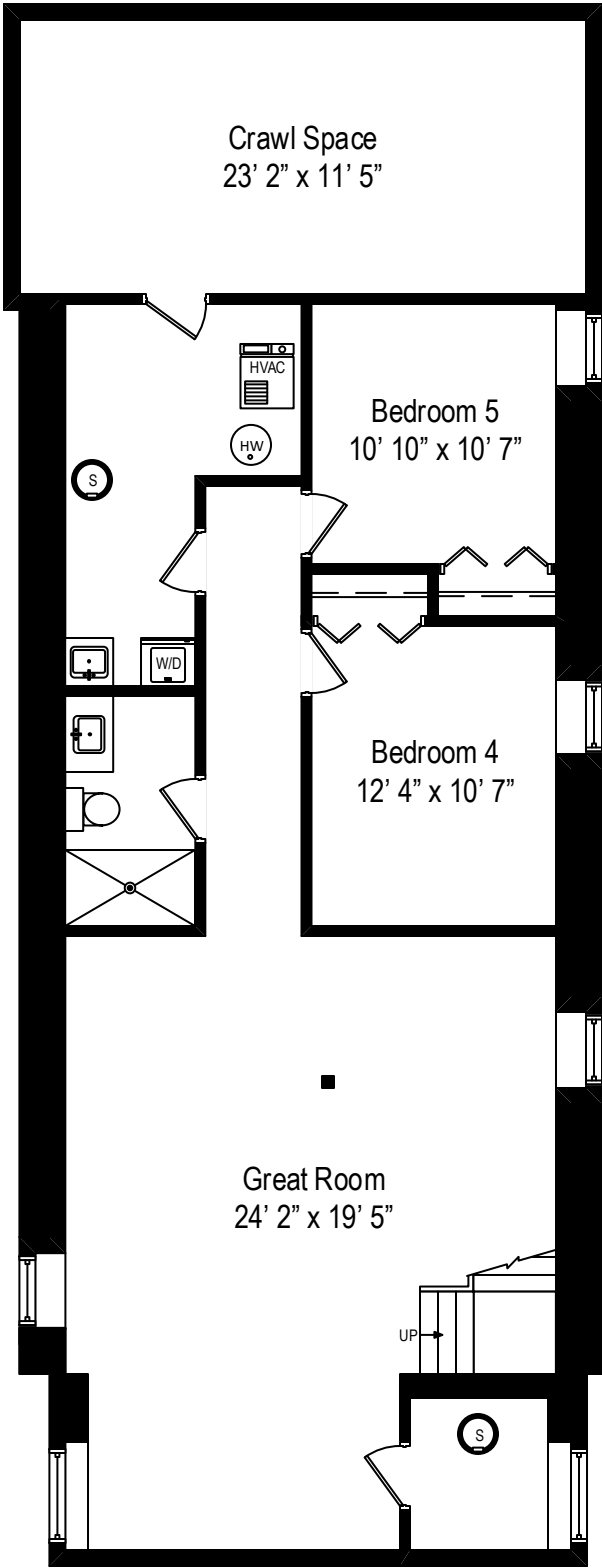

2237 W. Winona Street – Chicago, IL 60625

First Level

All dimensions are approximate. This plan is for marketing purposes only.

2237 W. Winona Street – Chicago, IL 60625

Second Level

All dimensions are approximate. This plan is for marketing purposes only.

2237 W. Winona Street – Chicago, IL 60625

Lower Level

All dimensions are approximate. This plan is for marketing purposes only.