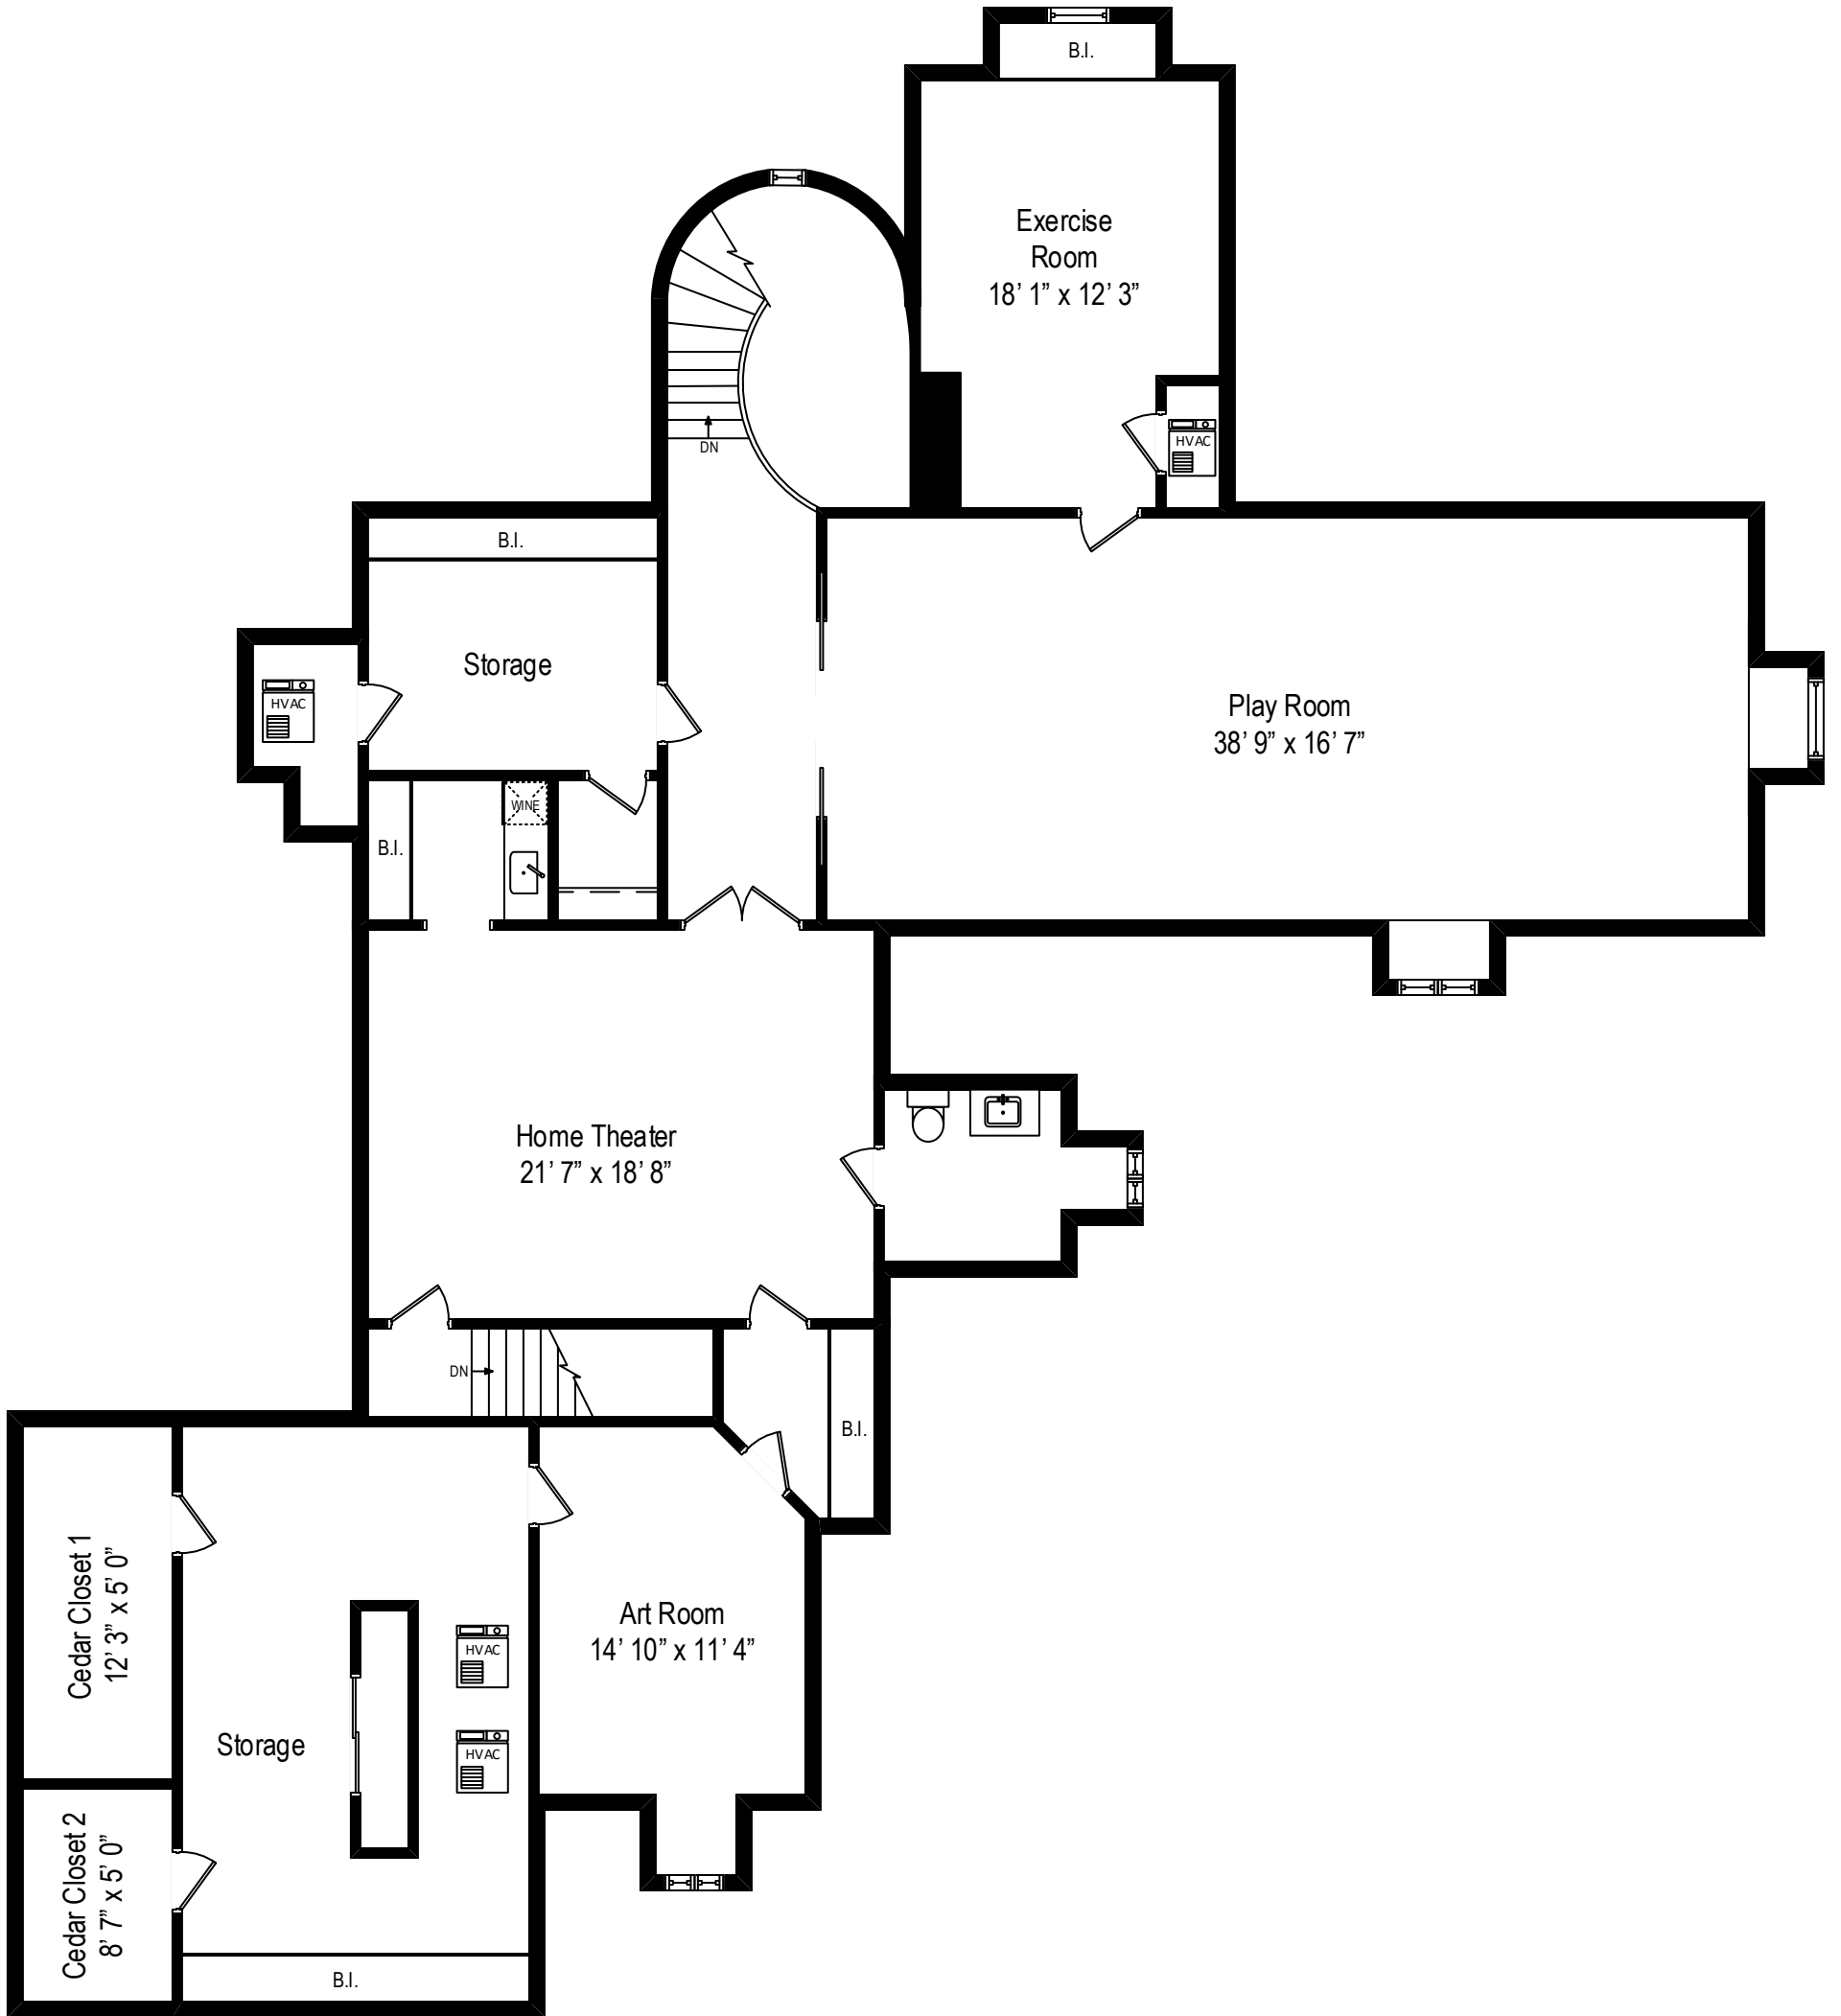

1136 Chestnut Avenue – Wilmette, IL 60091

First Level

All dimensions are approximate. This plan is for marketing purposes only.

1136 Chestnut Avenue – Wilmette, IL 60091

Second Level

All dimensions are approximate. This plan is for marketing purposes only.

1136 Chestnut Avenue – Wilmette, IL 60091

Third Level

All dimensions are approximate. This plan is for marketing purposes only.

1136 Chestnut Avenue – Wilmette, IL 60091

Lower Level

All dimensions are approximate. This plan is for marketing purposes only.