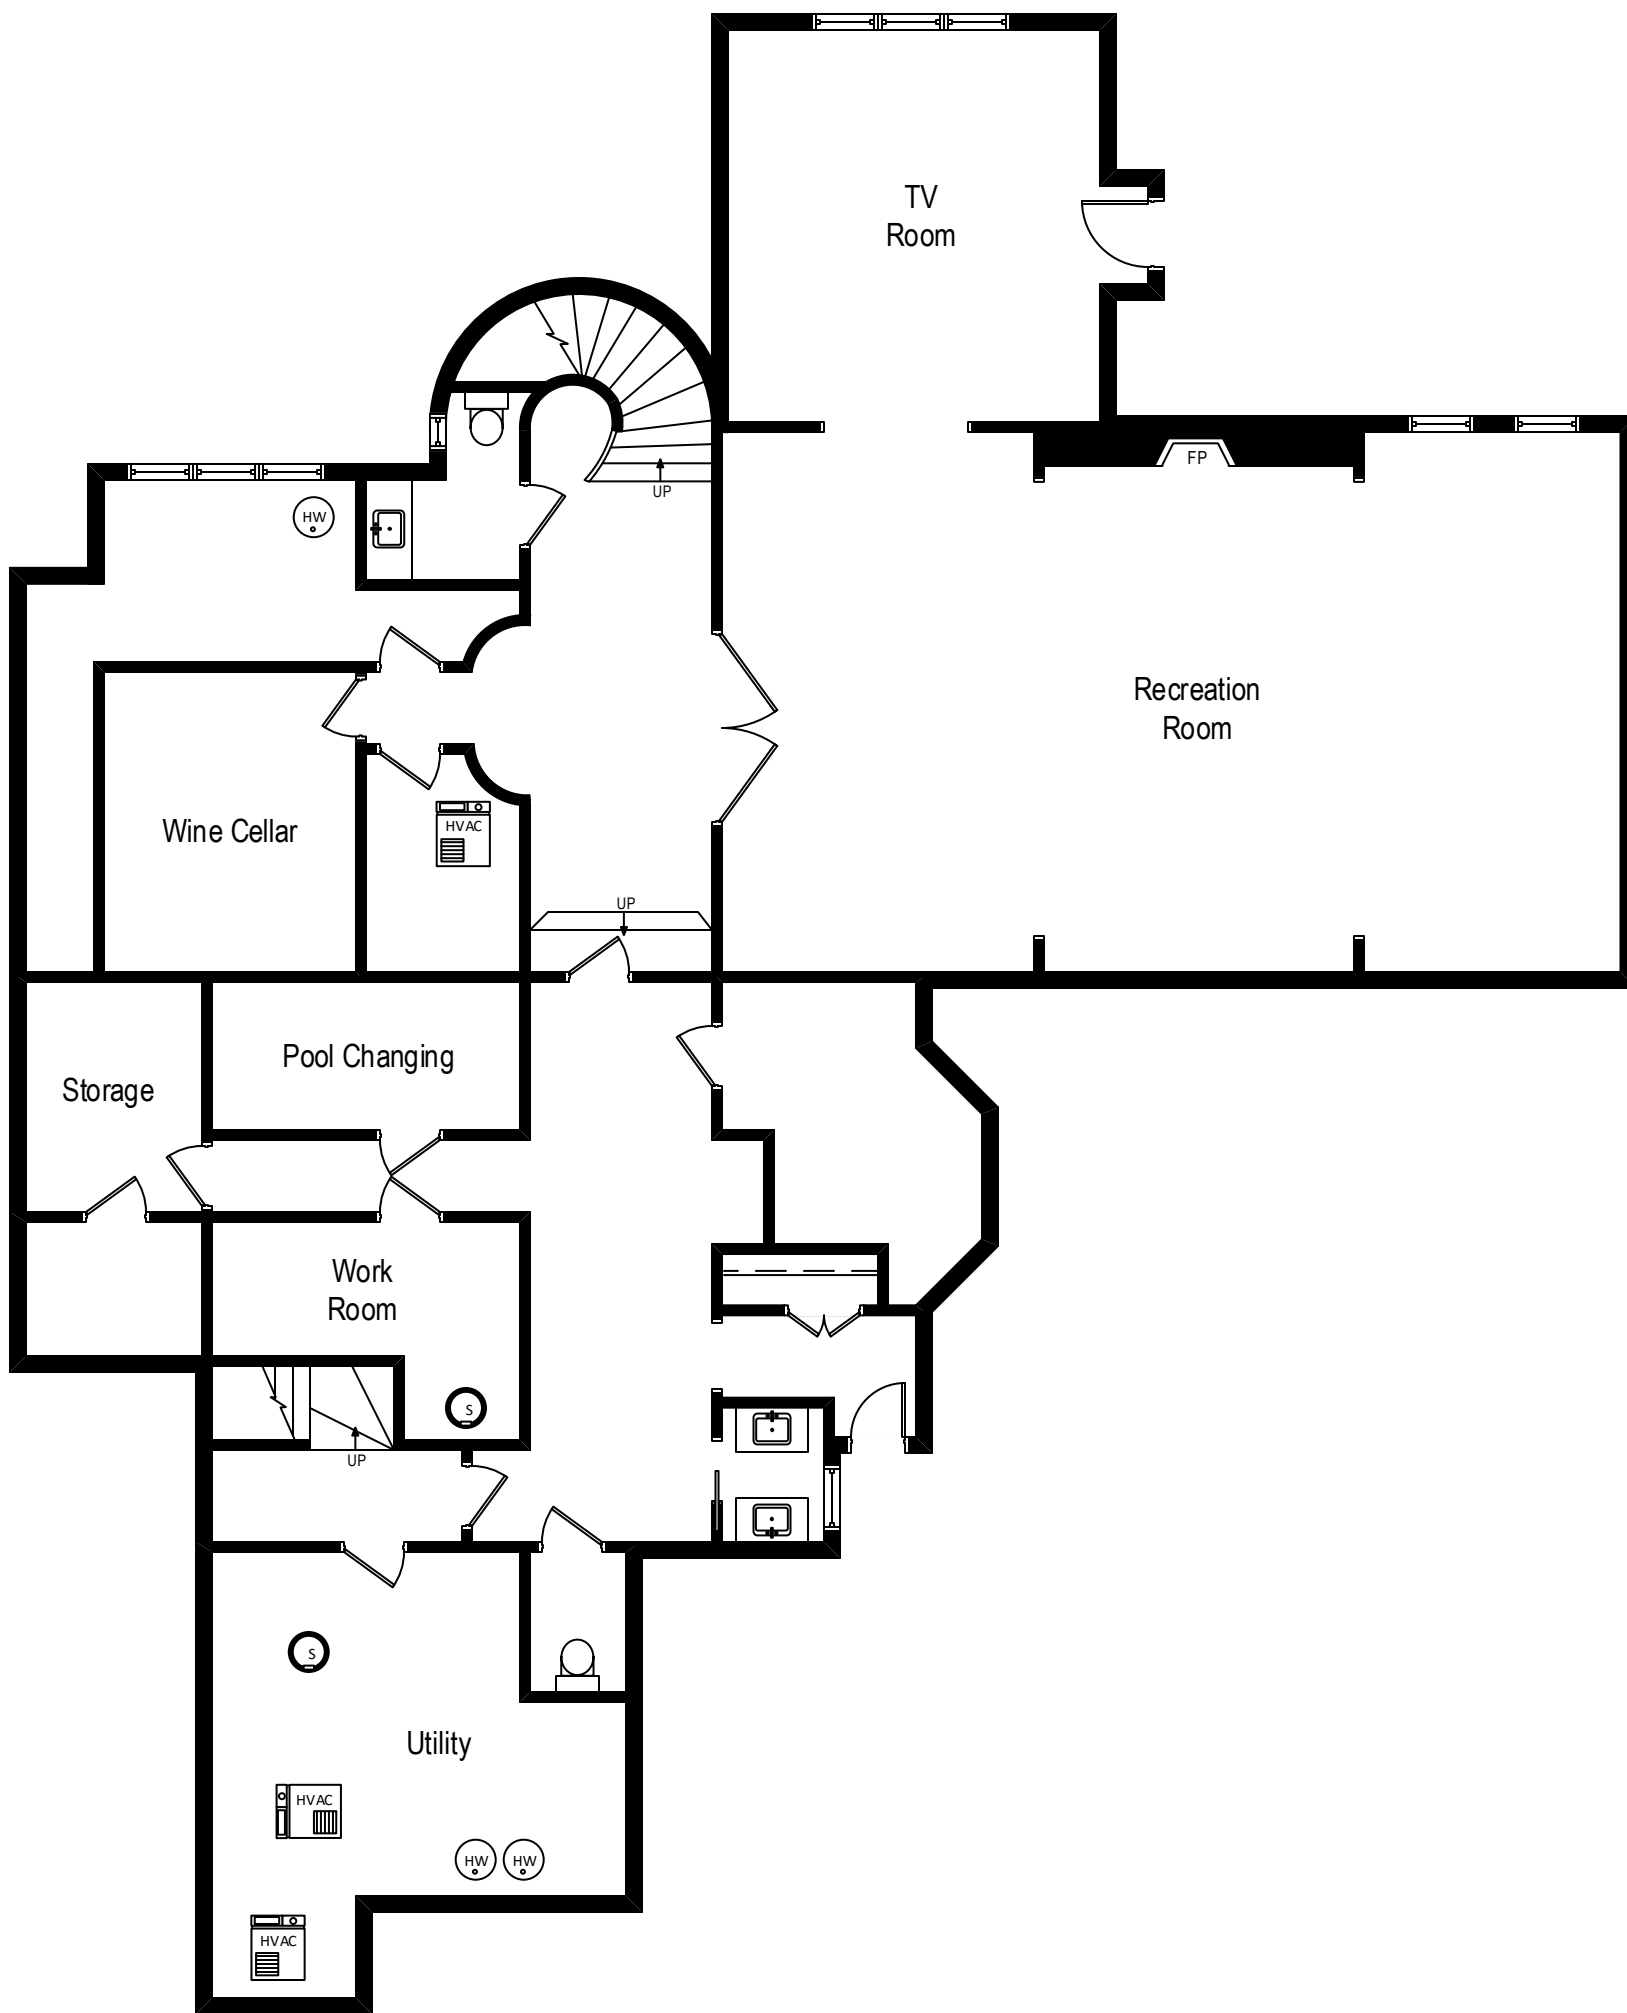

1136 Chestnut Avenue – Wilmette, IL 60091

First Level

All dimensions are approximate. This plan is for marketing purposes only.

1136 Chestnut Avenue – Wilmette, IL 60091

Second Level

All dimensions are approximate. This plan is for marketing purposes only.

1136 Chestnut Avenue – Wilmette, IL 60091

Third Level

All dimensions are approximate. This plan is for marketing purposes only.

1136 Chestnut Avenue – Wilmette, IL 60091

Lower Level

All dimensions are approximate. This plan is for marketing purposes only.