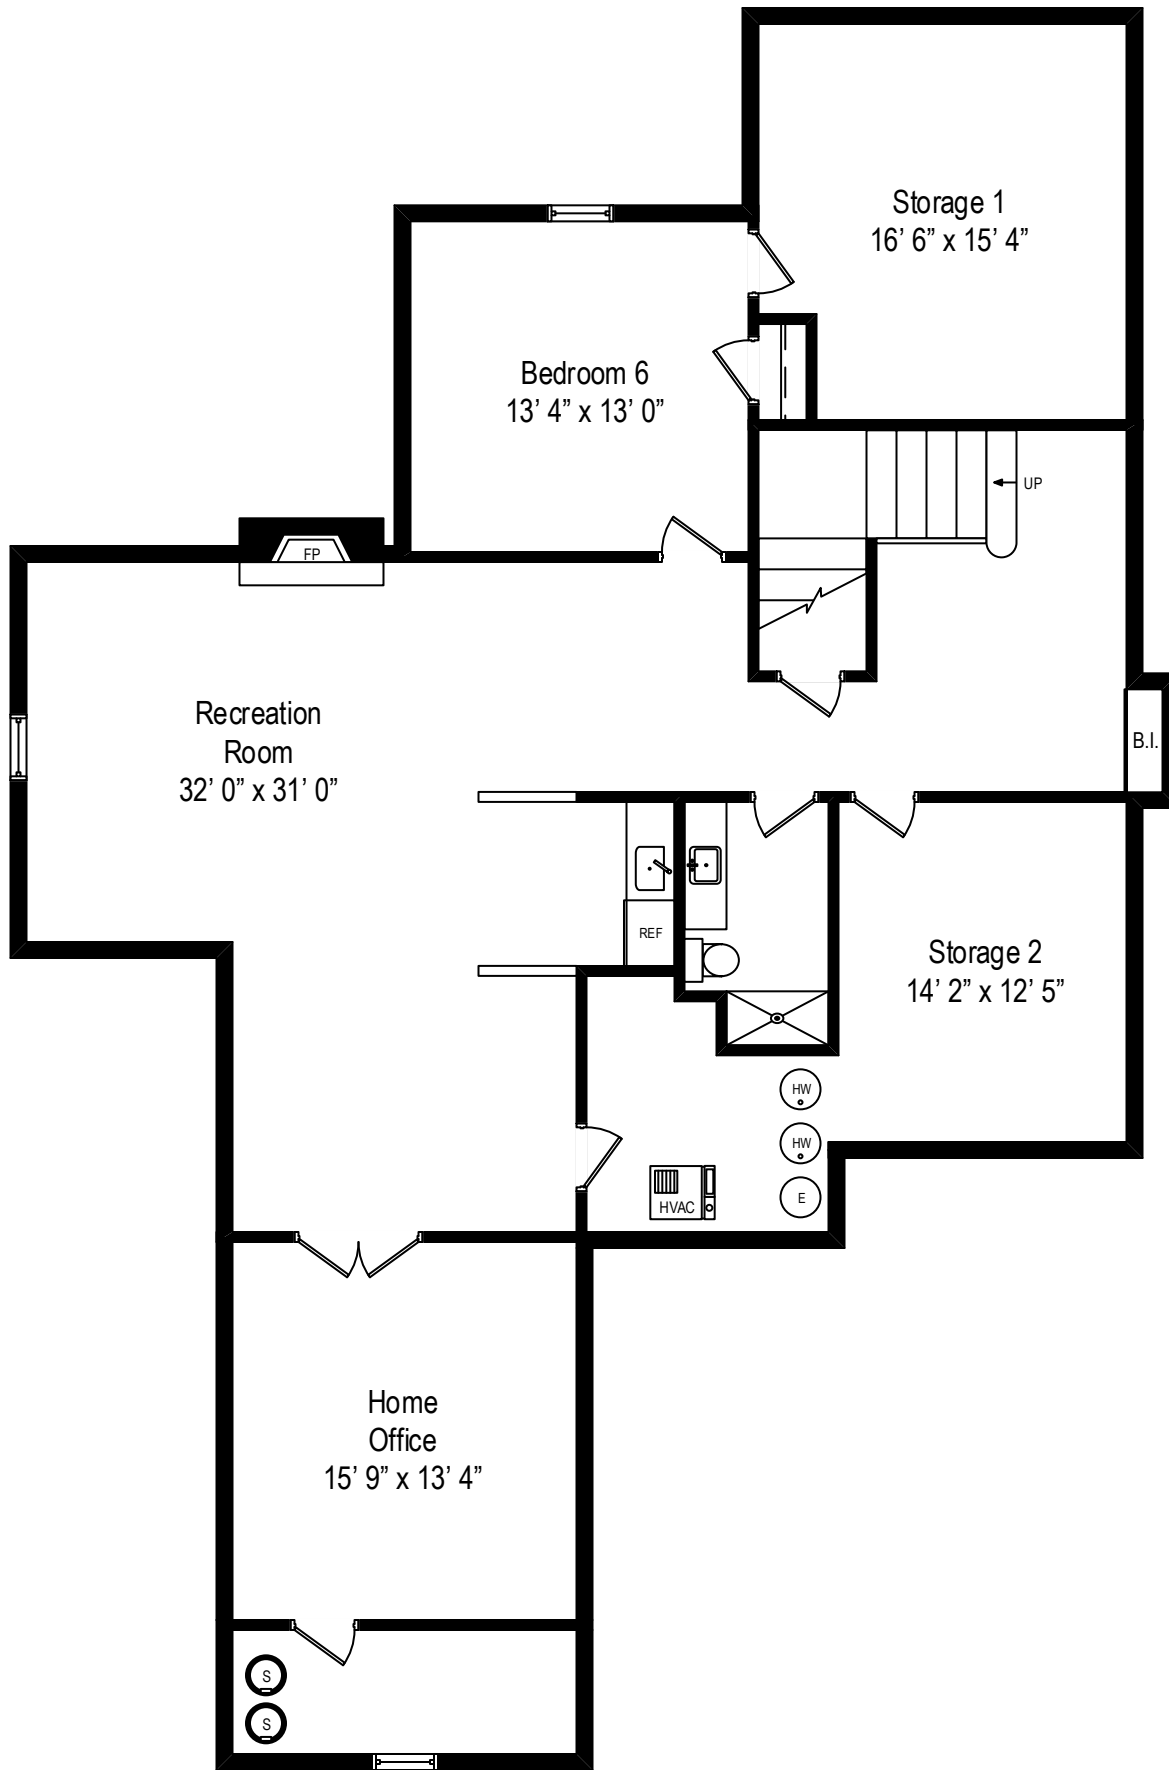

1595 Tall Grass Lane – Lake Forest, IL 60045

First Level: Approximately 3107 sq ft

All dimensions are approximate. This plan is for marketing purposes only.

1595 Tall Grass Lane – Lake Forest, IL 60045

Second Level: Approximately 2399 sq ft

All dimensions are approximate. This plan is for marketing purposes only.

1595 Tall Grass Lane – Lake Forest, IL 60045

Lower Level: Approximately 1997 sq ft