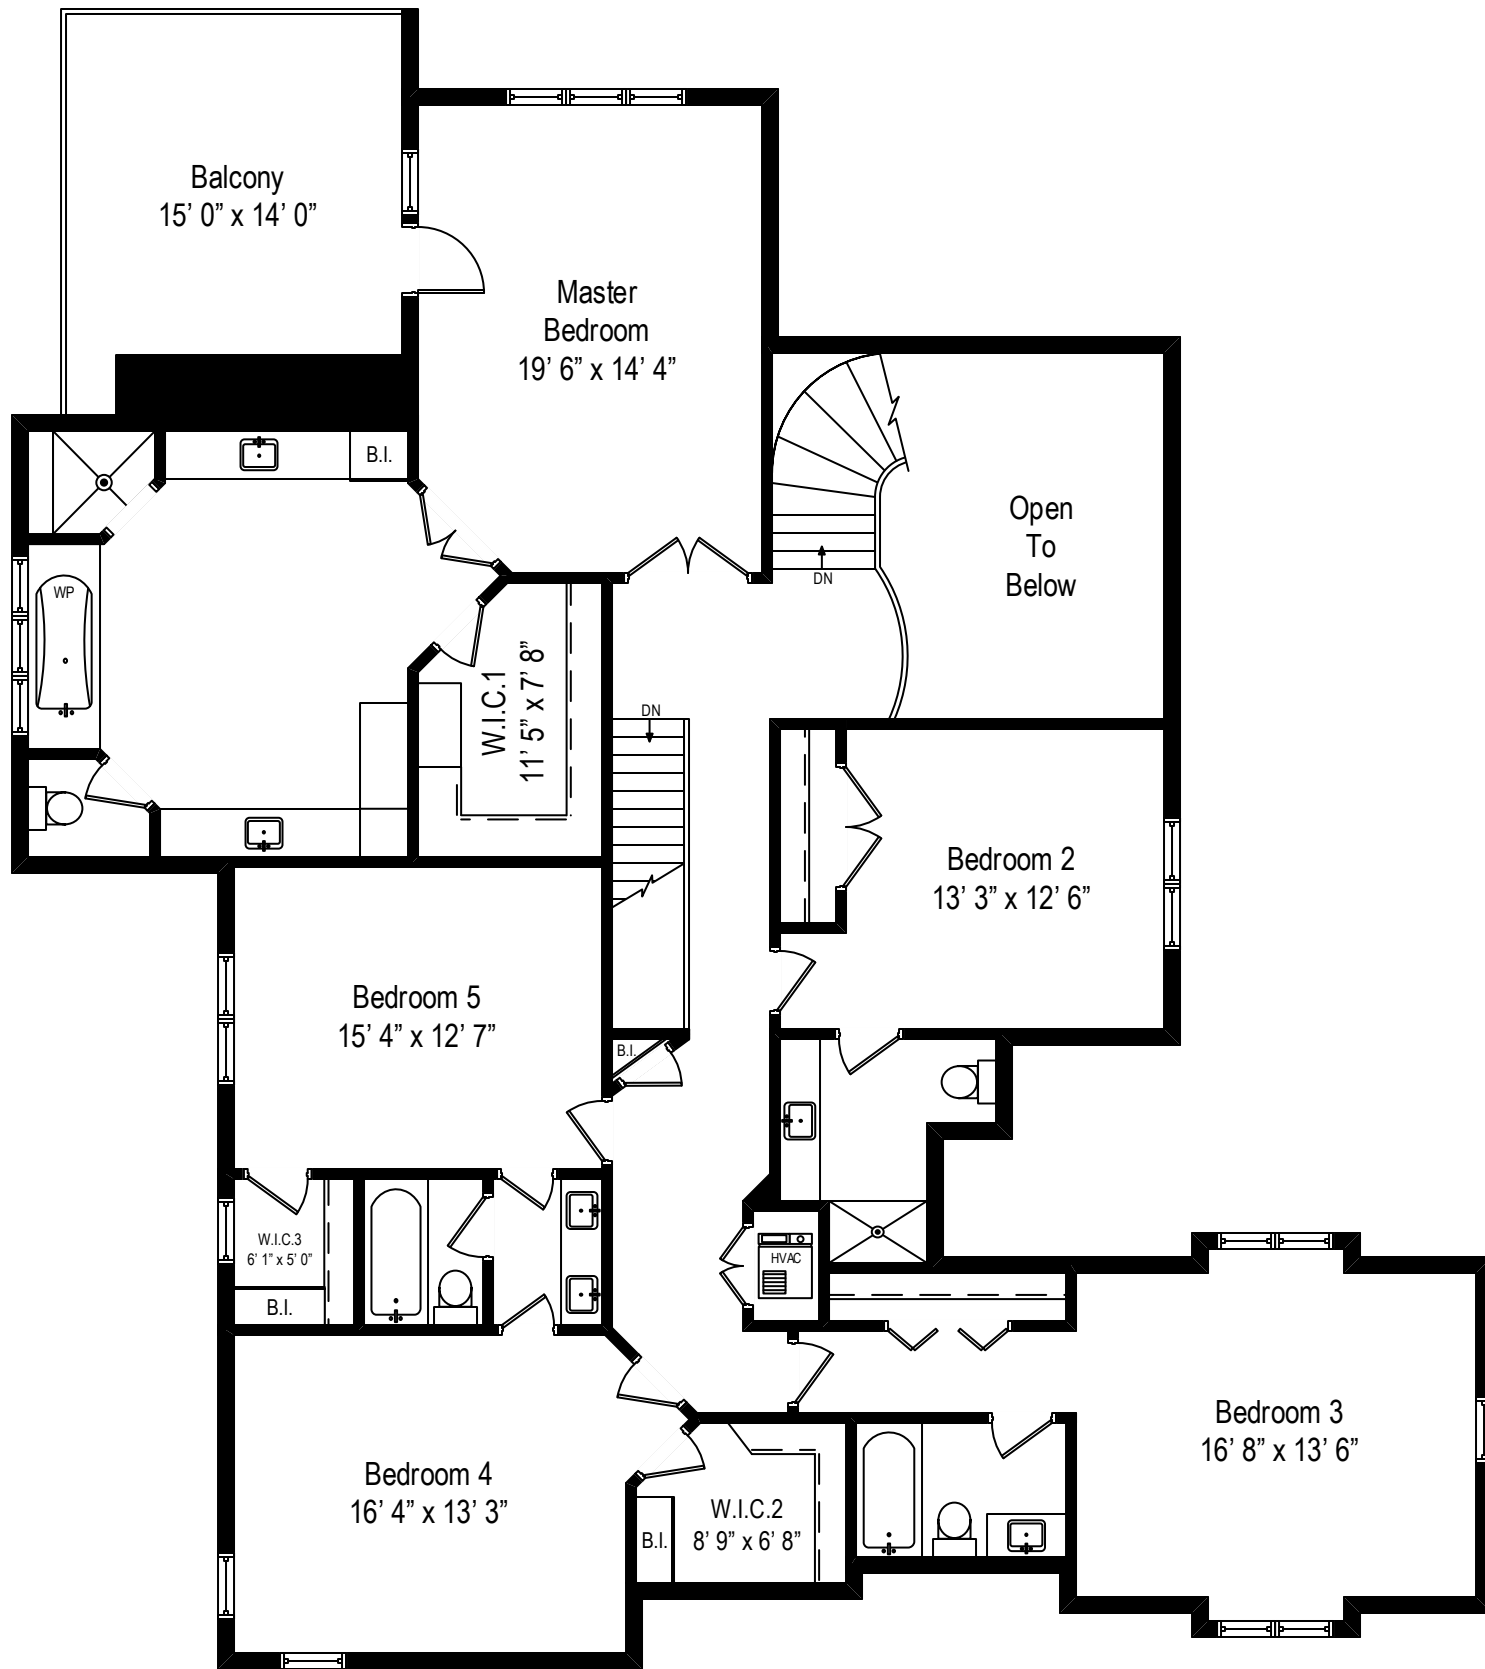

1595 Tall Grass Lane – Lake Forest, IL 60045

First Level: Approximately 3107 sq ft

All dimensions are approximate. This plan is for marketing purposes only.

1595 Tall Grass Lane – Lake Forest, IL 60045

Second Level: Approximately 2399 sq ft

All dimensions are approximate. This plan is for marketing purposes only.

1595 Tall Grass Lane – Lake Forest, IL 60045

Lower Level: Approximately 1997 sq ft