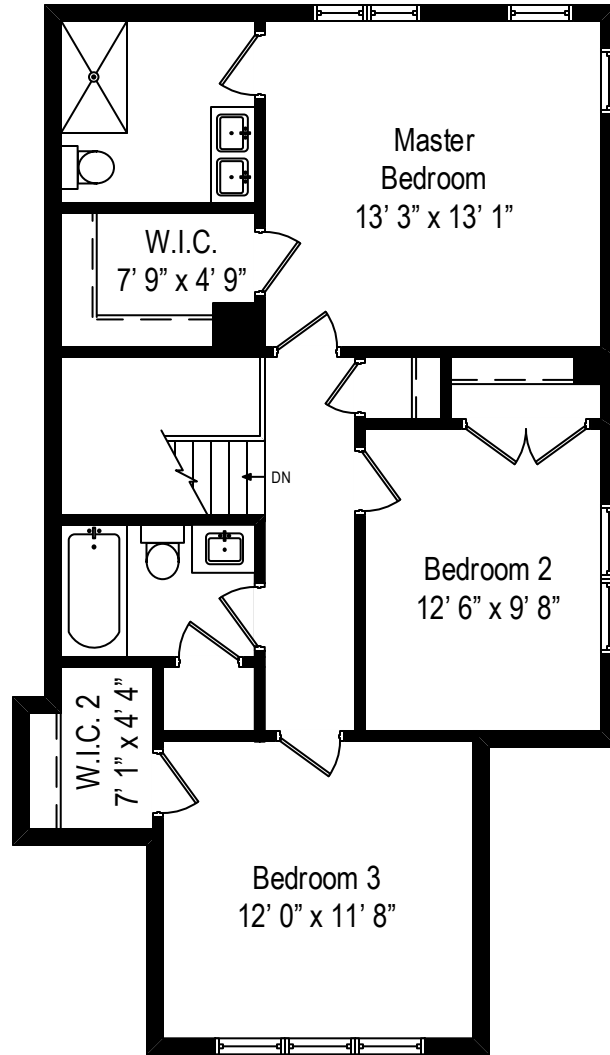

820 Wenonah Avenue – Oak Park, IL 60304

First Level

All dimensions are approximate. This plan is for marketing purposes only.

820 Wenonah Avenue – Oak Park, IL 60304

Second Level

All dimensions are approximate. This plan is for marketing purposes only.

820 Wenonah Avenue – Oak Park, IL 60304

Lower Level

All dimensions are approximate. This plan is for marketing purposes only.