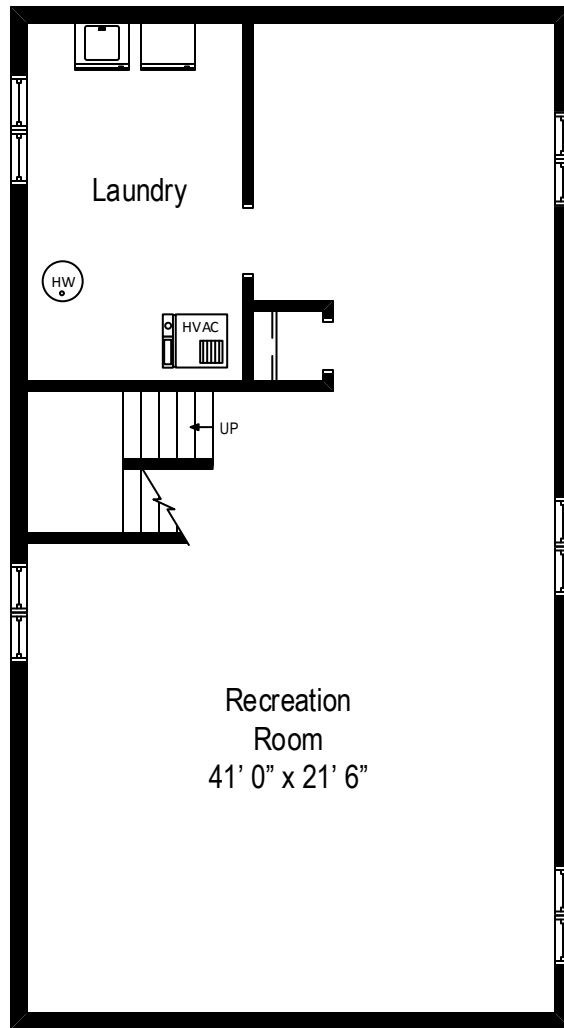

820 Wenonah Avenue – Oak Park, IL 60304

First Level

All dimensions are approximate. This plan is for marketing purposes only.

820 Wenonah Avenue – Oak Park, IL 60304

Second Level

All dimensions are approximate. This plan is for marketing purposes only.

820 Wenonah Avenue – Oak Park, IL 60304

Lower Level

All dimensions are approximate. This plan is for marketing purposes only.