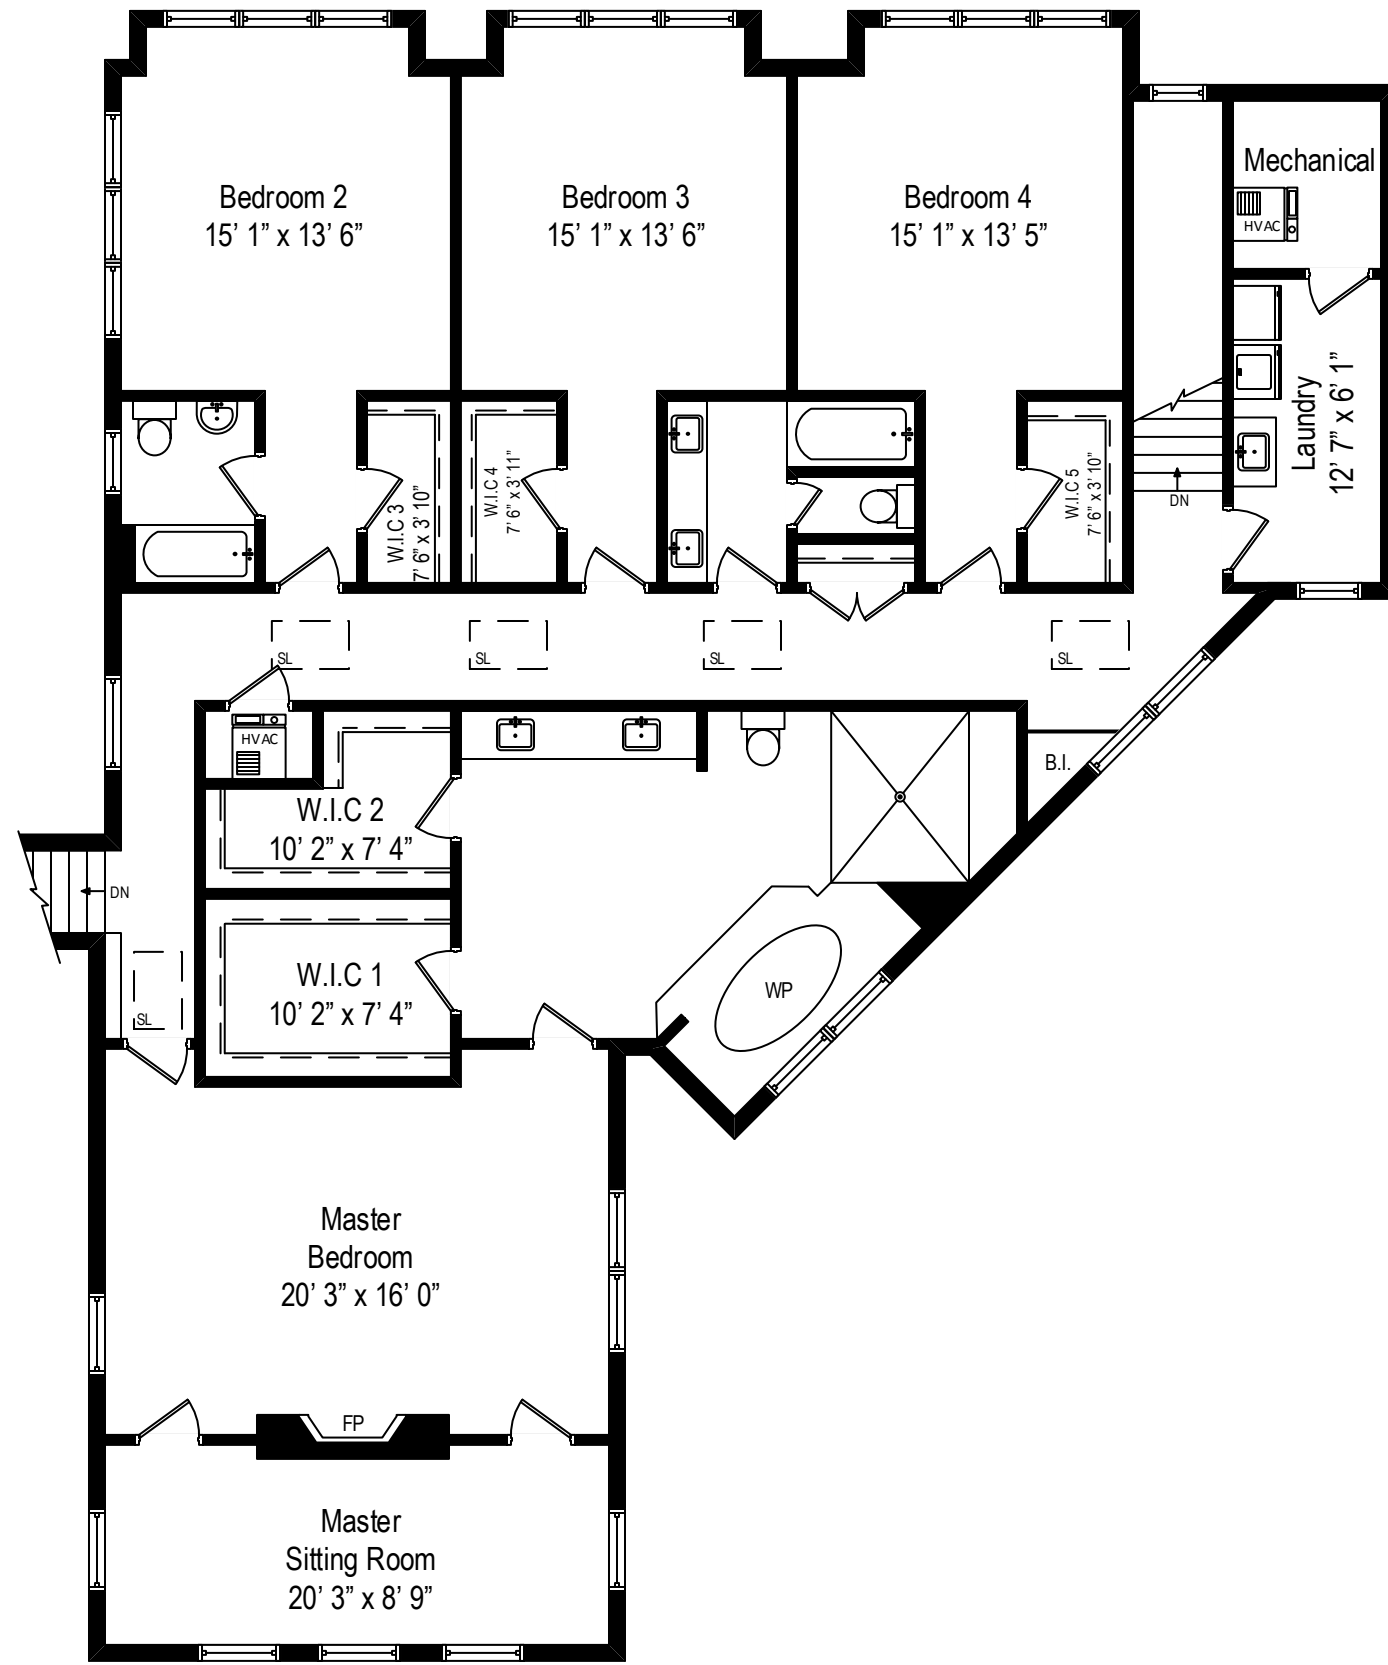

1521 Forest Avenue – River Forest, IL 60305

First Level

All dimensions are approximate. This plan is for marketing purposes only.

1521 Forest Avenue – River Forest, IL 60305

Second Level

All dimensions are approximate. This plan is for marketing purposes only.

1521 Forest Avenue – River Forest, IL 60305

Lower Level

All dimensions are approximate. This plan is for marketing purposes only.