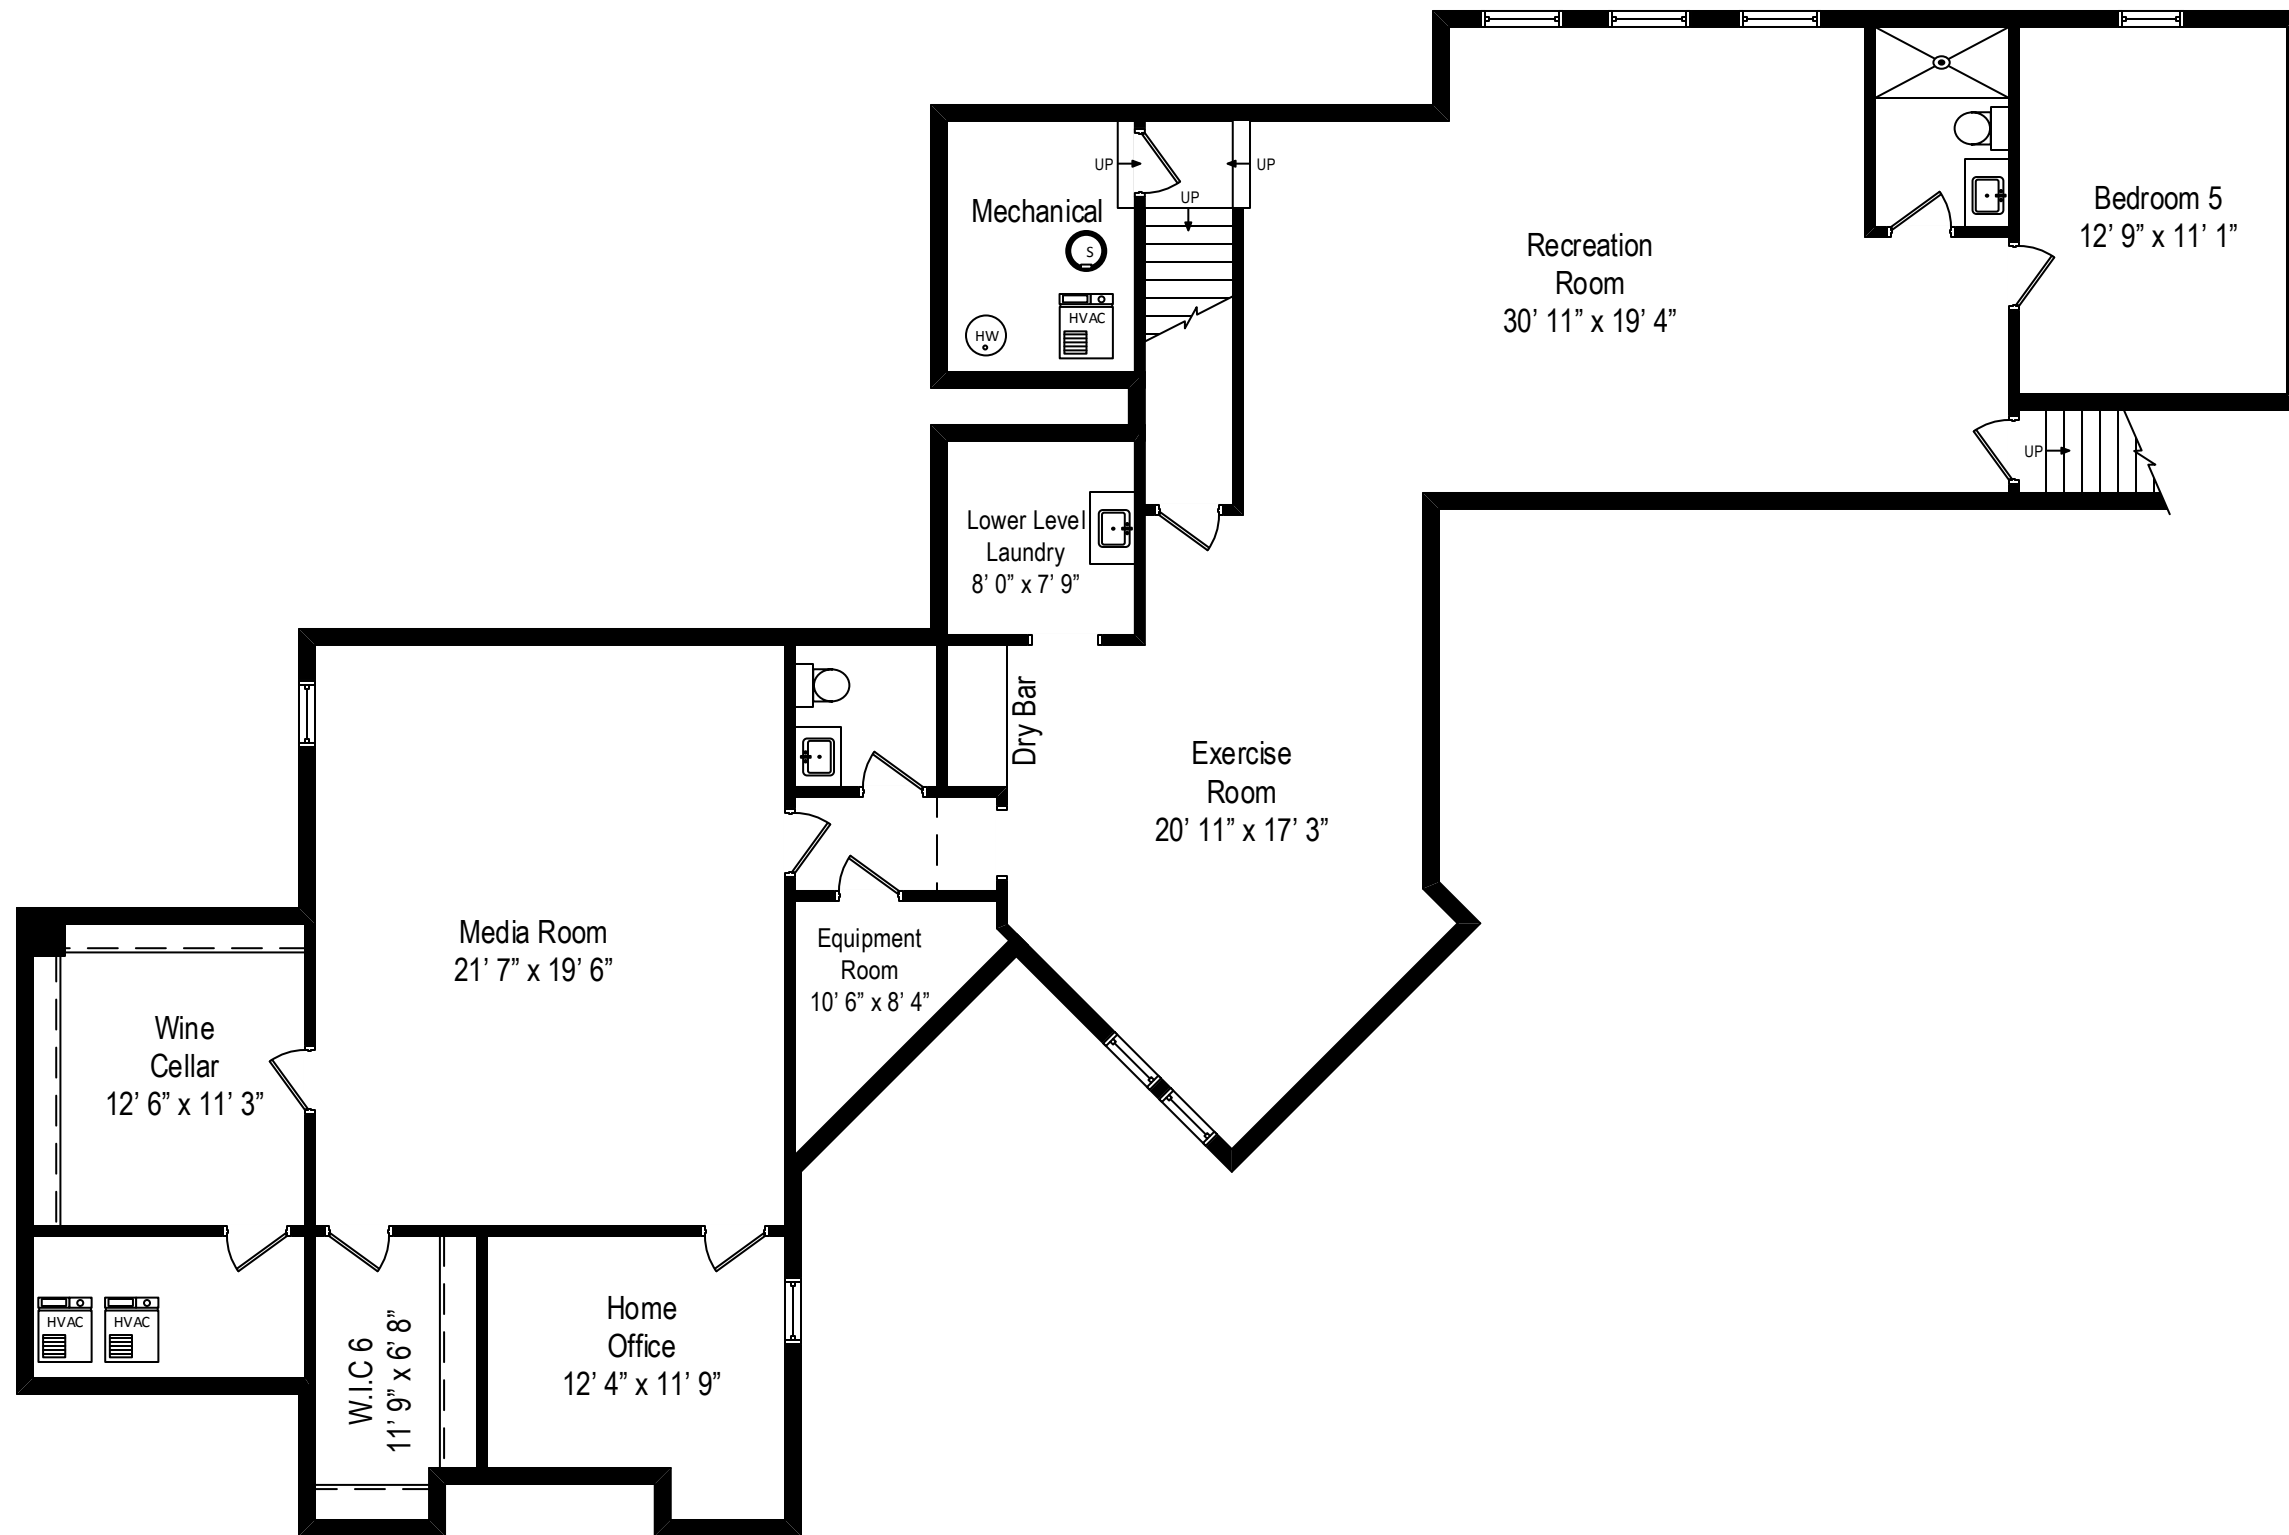

1521 Forest Avenue – River Forest, IL 60305

First Level

All dimensions are approximate. This plan is for marketing purposes only.

1521 Forest Avenue – River Forest, IL 60305

Second Level

All dimensions are approximate. This plan is for marketing purposes only.

1521 Forest Avenue – River Forest, IL 60305

Lower Level

All dimensions are approximate. This plan is for marketing purposes only.