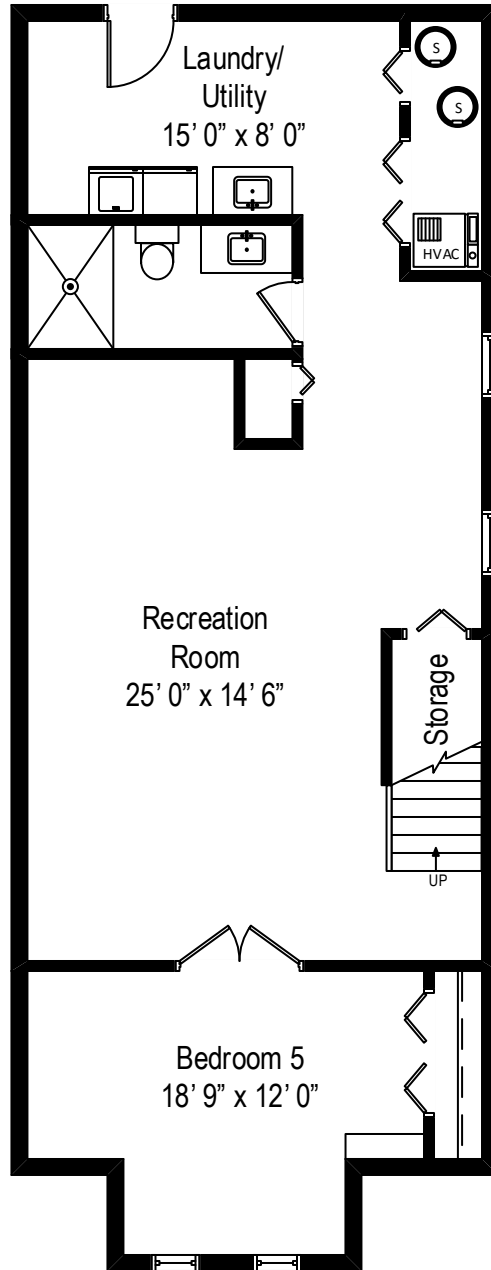

512 E 45th Street – Chicago, IL 60653

First Level

512 E 45th Street – Chicago, IL 60653

Second Level

512 E 45th Street – Chicago, IL 60653

Third Level

All dimensions are approximate. This plan is for marketing purposes only.

512 E 45th Street – Chicago, IL 60653

Lower Level

All dimensions are approximate. This plan is for marketing purposes only.