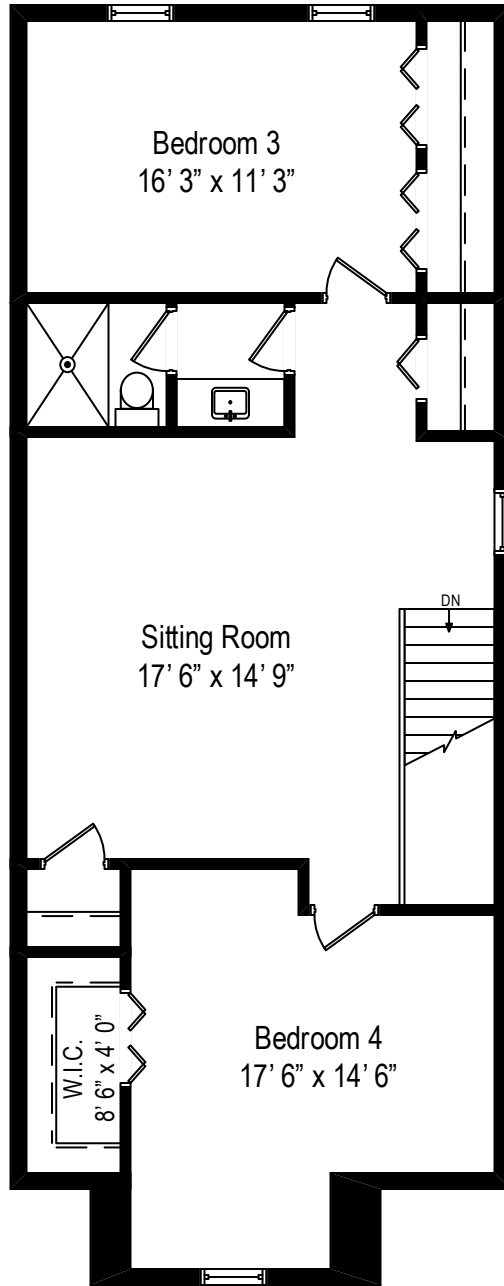

512 E 45th Street – Chicago, IL 60653

First Level

512 E 45th Street – Chicago, IL 60653

Second Level

512 E 45th Street – Chicago, IL 60653

Third Level

All dimensions are approximate. This plan is for marketing purposes only.

512 E 45th Street – Chicago, IL 60653

Lower Level

All dimensions are approximate. This plan is for marketing purposes only.