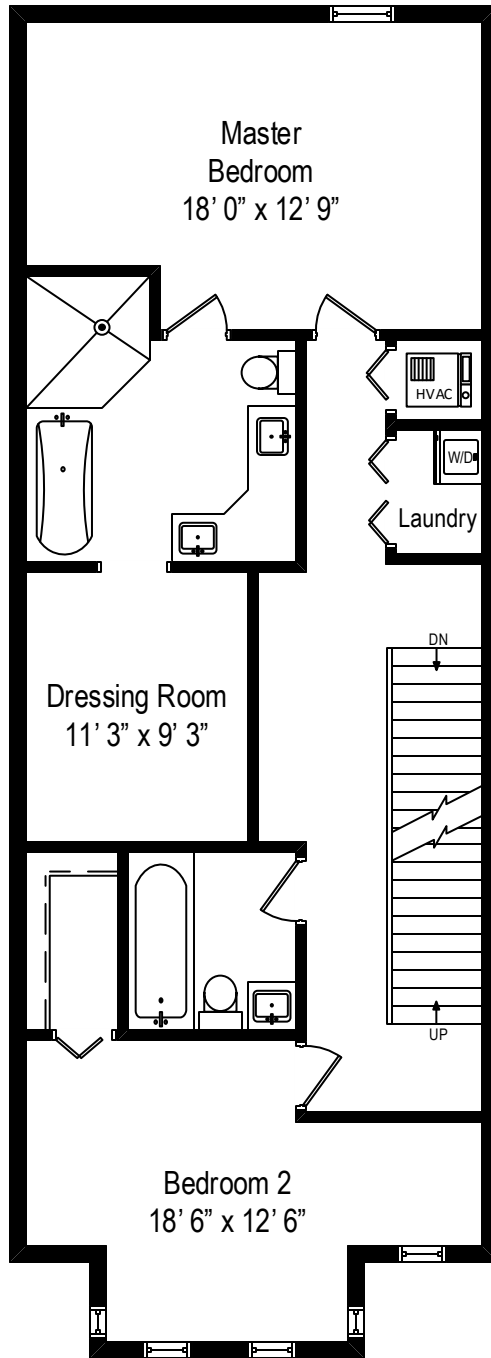

512 E 45th Street – Chicago, IL 60653

First Level

512 E 45th Street – Chicago, IL 60653

Second Level

512 E 45th Street – Chicago, IL 60653

Third Level

All dimensions are approximate. This plan is for marketing purposes only.

512 E 45th Street – Chicago, IL 60653

Lower Level

All dimensions are approximate. This plan is for marketing purposes only.