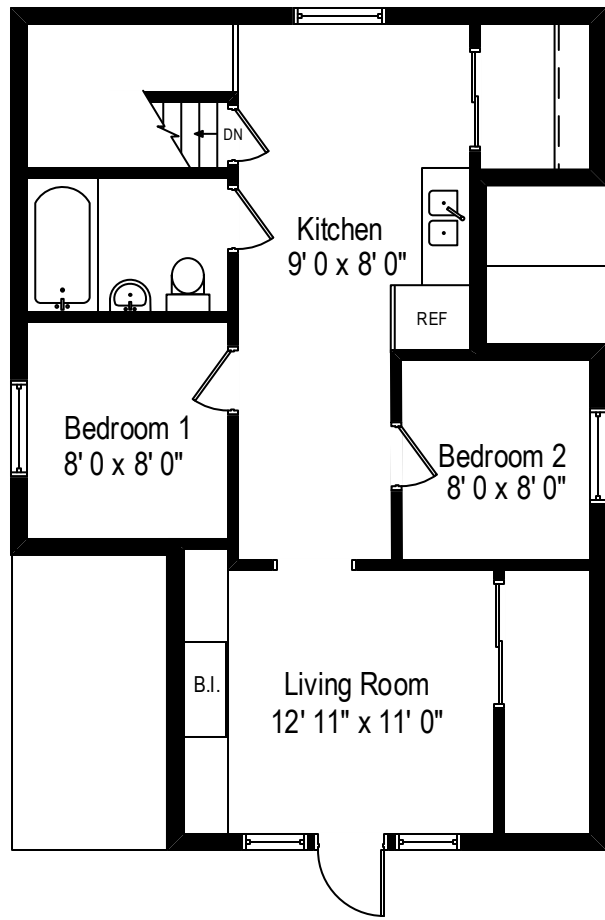

4945 W. Strong - Chicago, IL 60630

Unit 1

4945 W. Strong - Chicago, IL 60630

Unit 2

4945 W. Strong - Chicago, IL 60630

Garden Unit

All dimensions are approximate. This plan is for marketing purposes only.