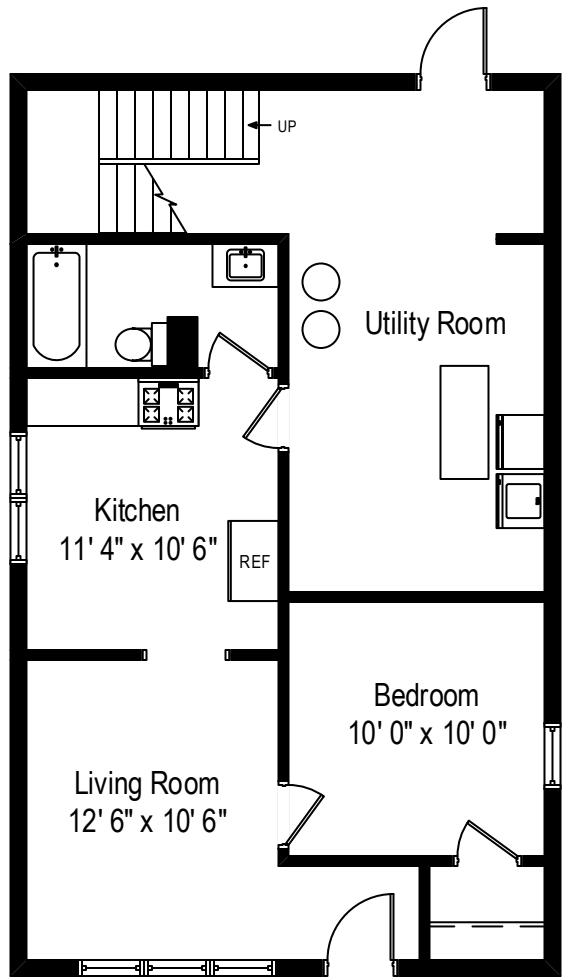

4945 W. Strong - Chicago, IL 60630

Unit 1

4945 W. Strong - Chicago, IL 60630

Unit 2

4945 W. Strong - Chicago, IL 60630

Garden Unit

All dimensions are approximate. This plan is for marketing purposes only.