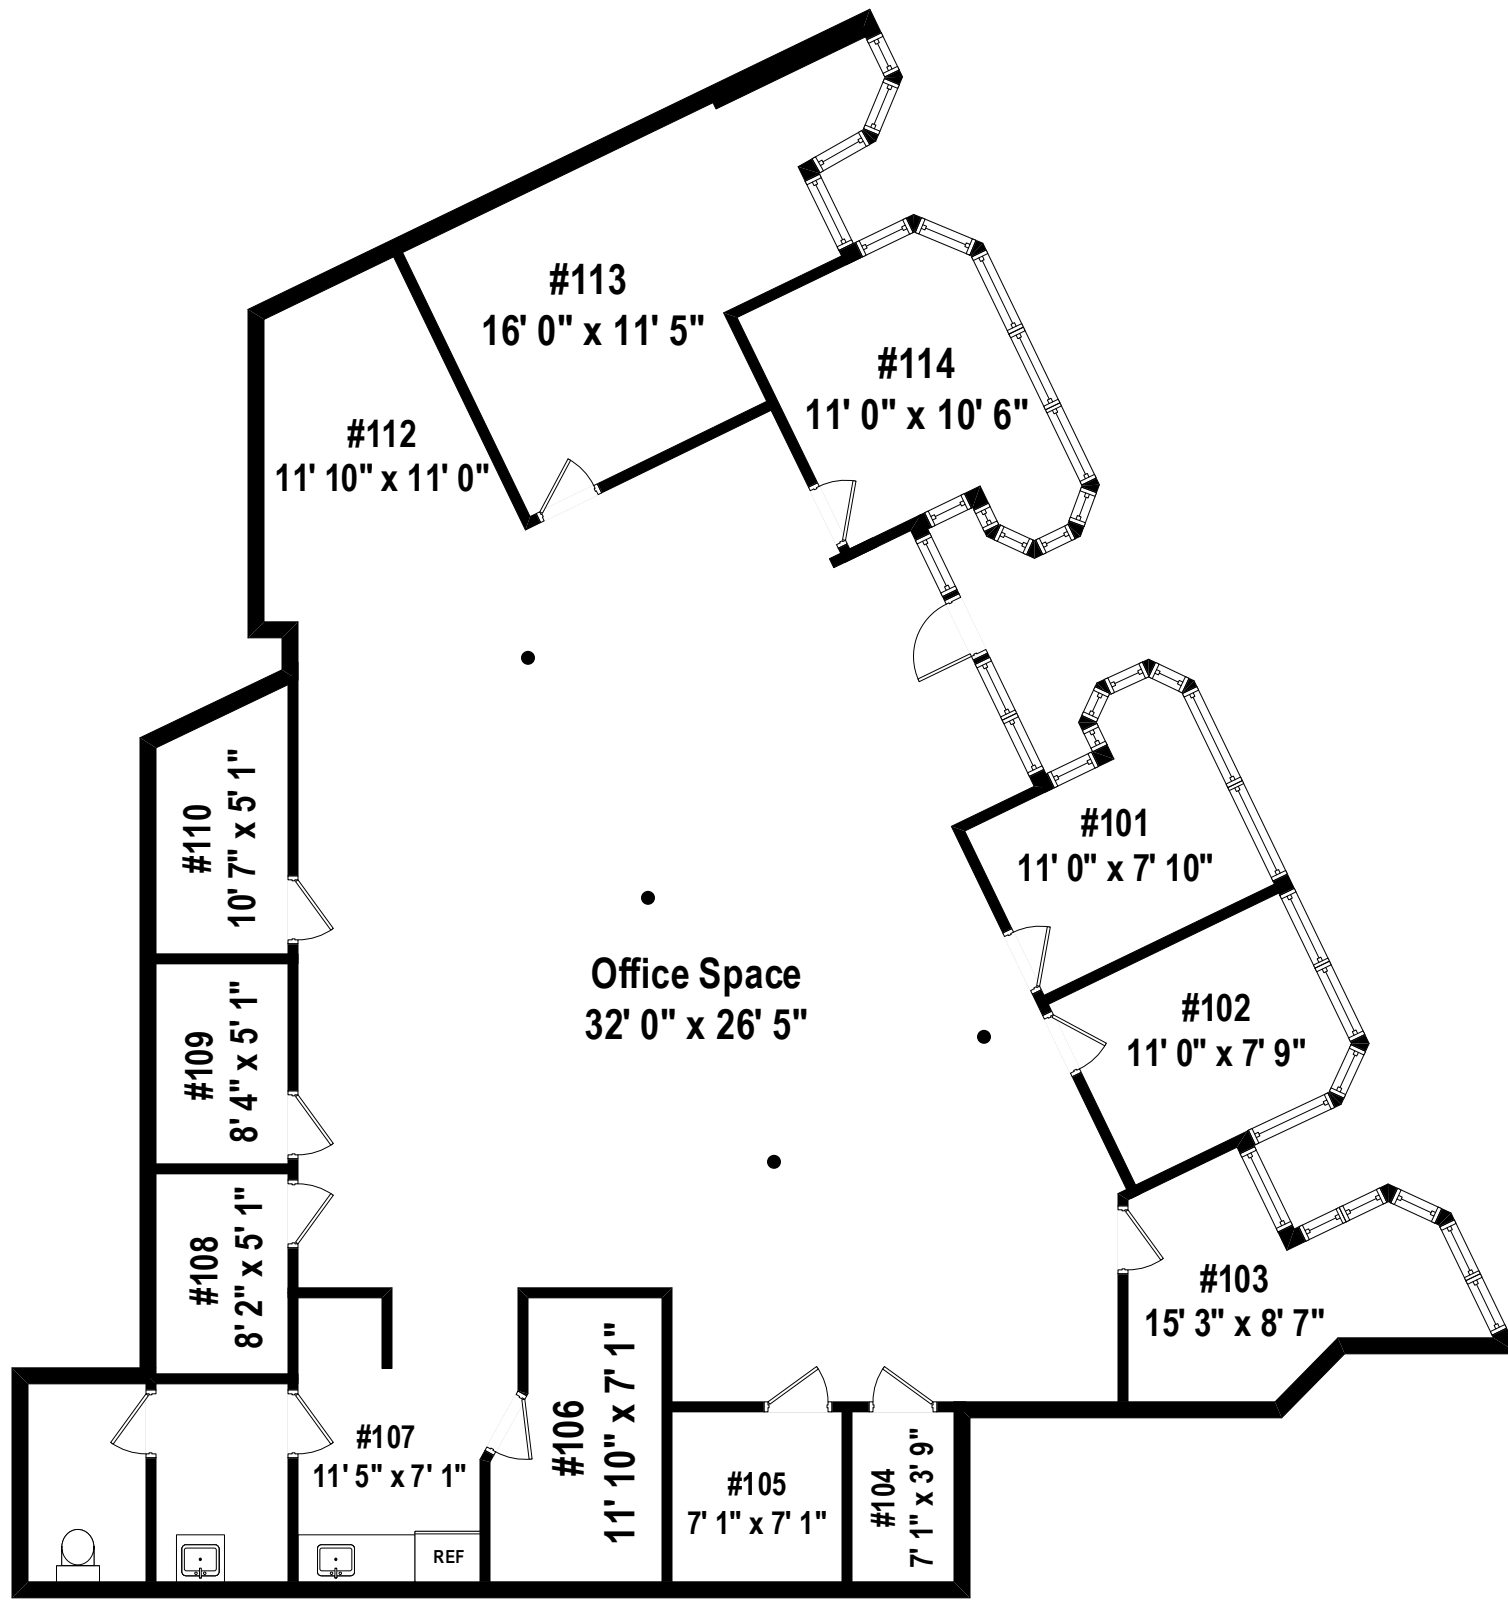

4701-4715 N. Broadway - Chicago, IL 60640

Ground Level

4701-4715 N. Broadway - Chicago, IL 60640

First Level

4701-4715 N. Broadway - Chicago, IL 60640

Second Level

All dimensions are approximate. This plan is for marketing purposes only.