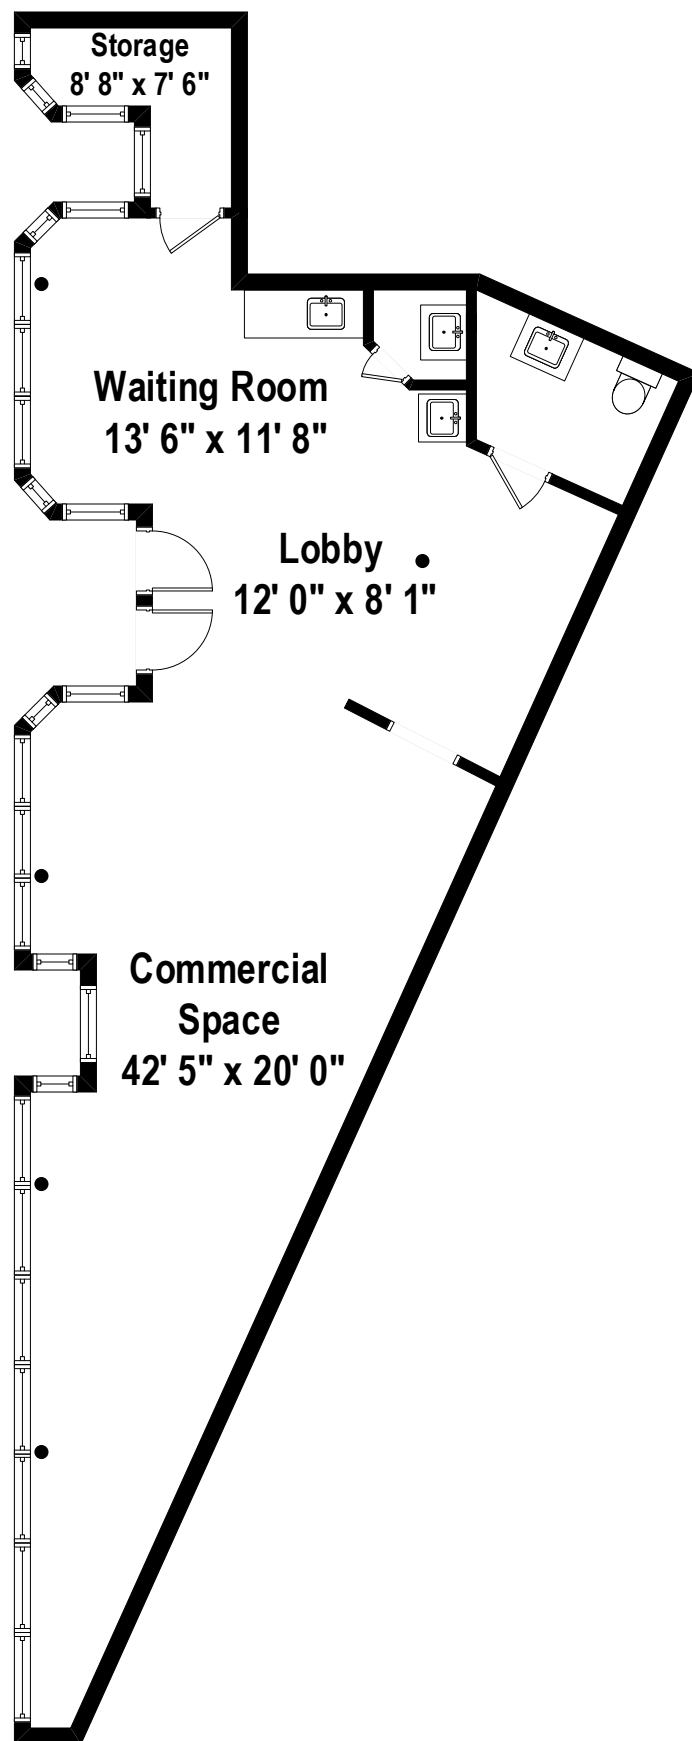

4701-4715 N. Broadway - Chicago, IL 60640

Ground Level

4701-4715 N. Broadway - Chicago, IL 60640

First Level

4701-4715 N. Broadway - Chicago, IL 60640

Second Level

All dimensions are approximate. This plan is for marketing purposes only.