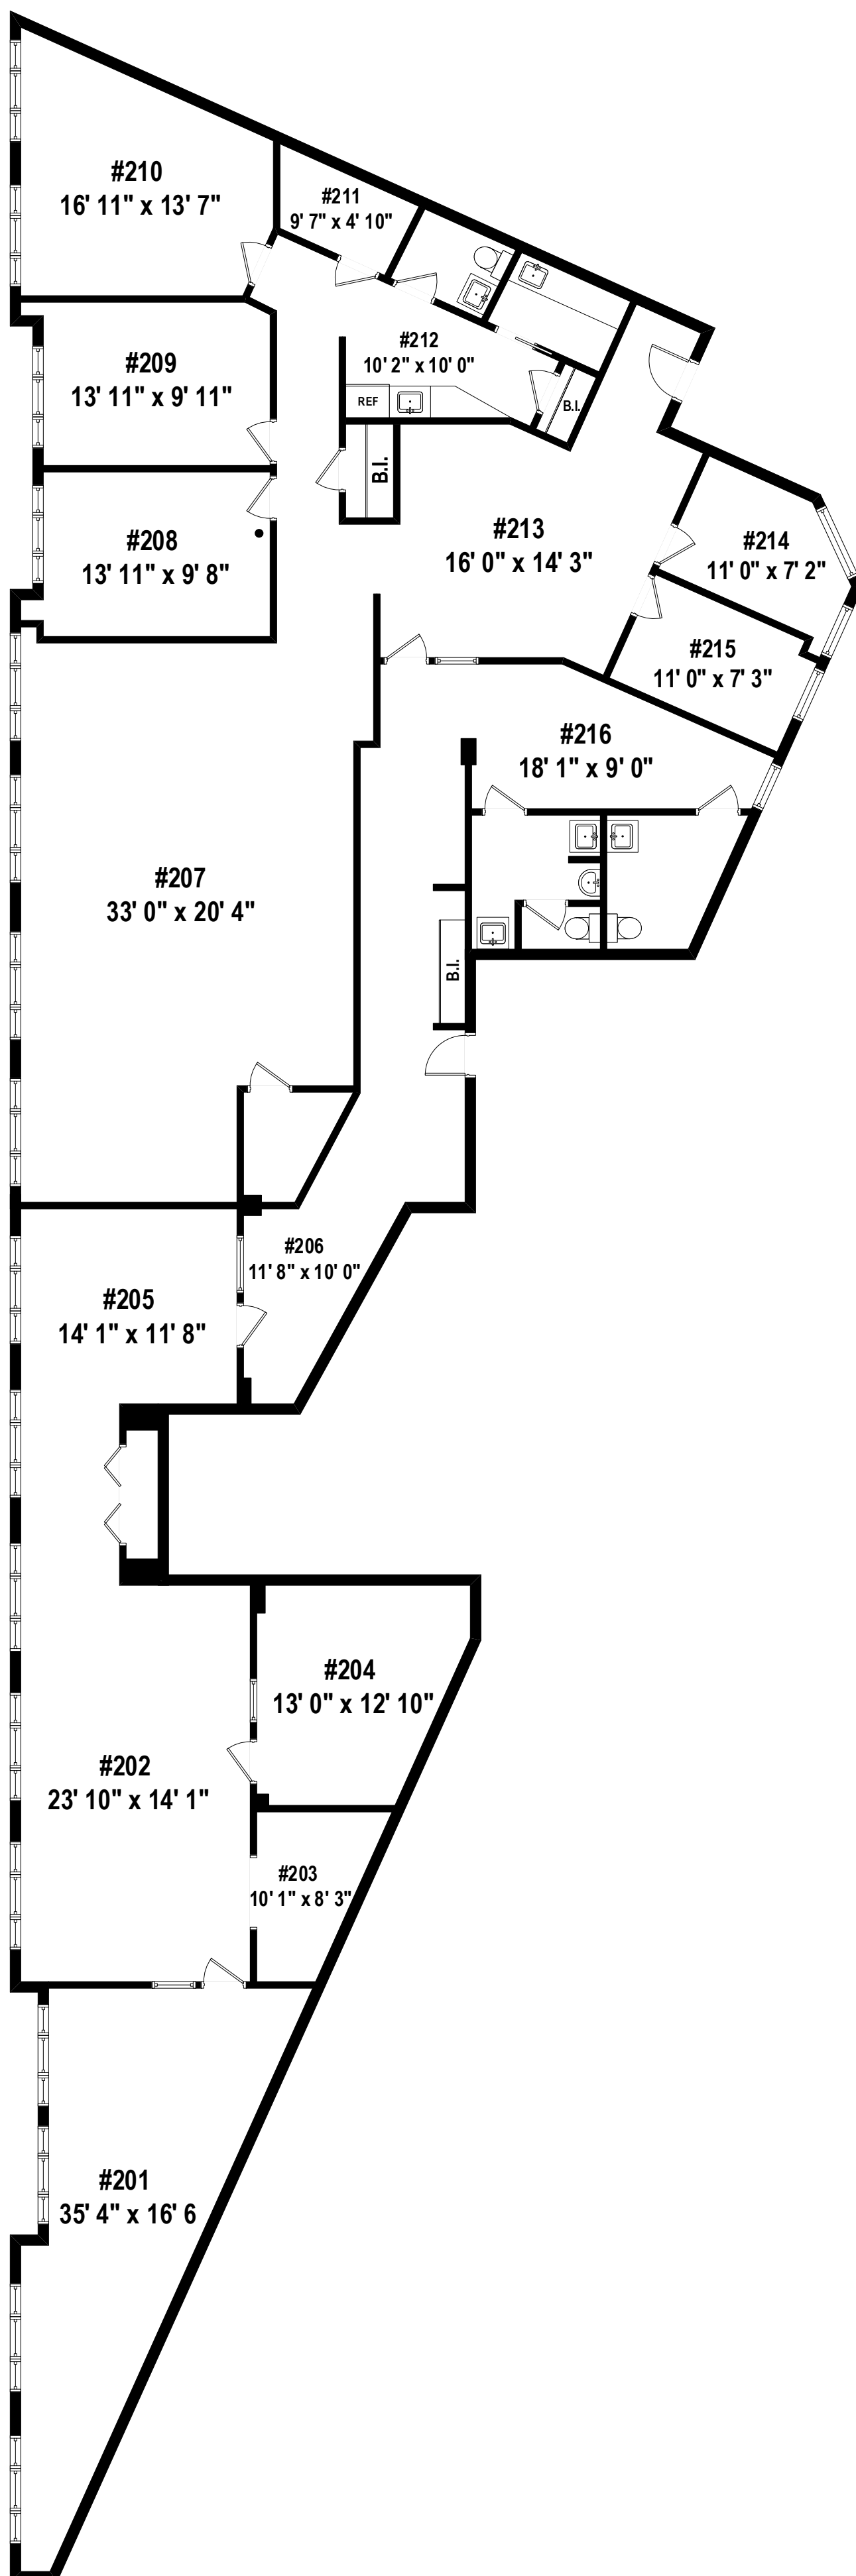

4701-4715 N. Broadway - Chicago, IL 60640

Ground Level

4701-4715 N. Broadway - Chicago, IL 60640

First Level

4701-4715 N. Broadway - Chicago, IL 60640

Second Level

All dimensions are approximate. This plan is for marketing purposes only.