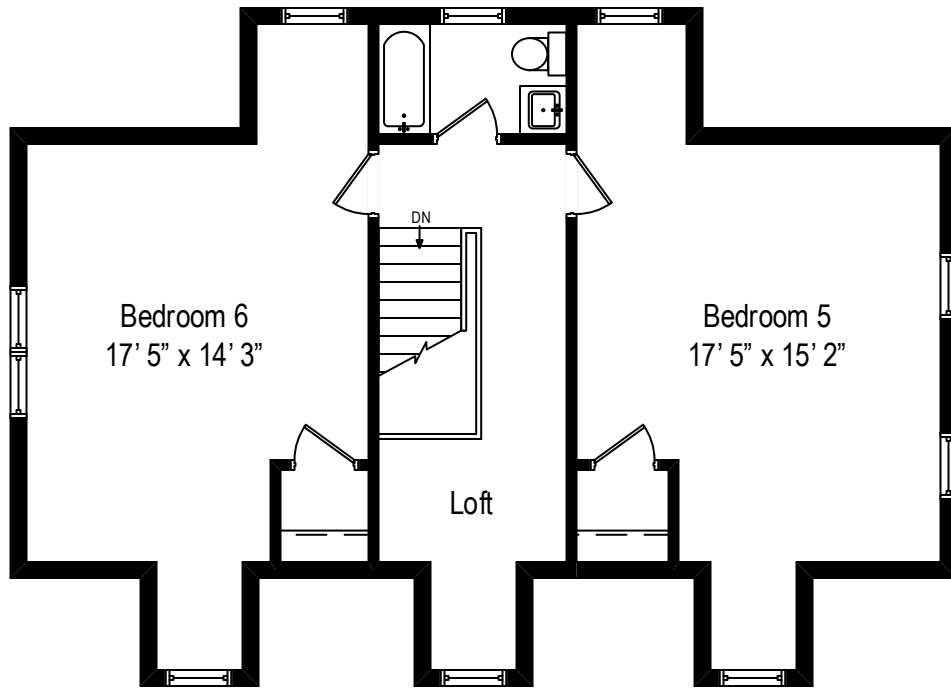

654 Elder Lane – Winnetka, IL 60093

First Level

654 Elder Lane – Winnetka, IL 60093

Second Level

All dimensions are approximate. This plan is for marketing purposes only.

654 Elder Lane – Winnetka, IL 60093

Third Level

All dimensions are approximate. This plan is for marketing purposes only.

654 Elder Lane – Winnetka, IL 60093

Lower Level

All dimensions are approximate. This plan is for marketing purposes only.