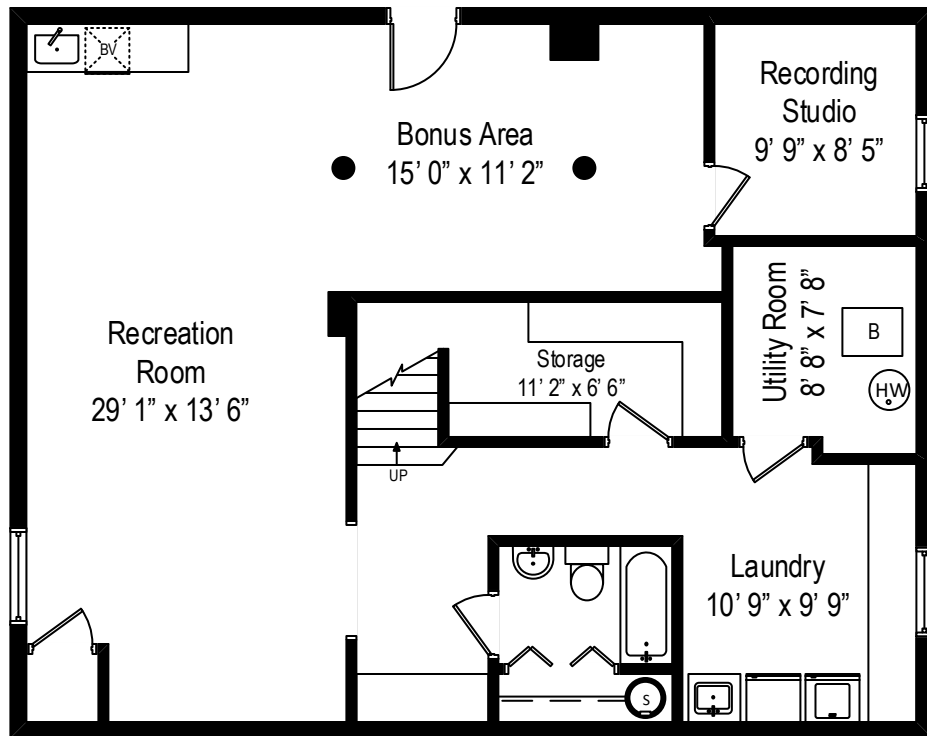

654 Elder Lane – Winnetka, IL 60093

First Level

654 Elder Lane – Winnetka, IL 60093

Second Level

All dimensions are approximate. This plan is for marketing purposes only.

654 Elder Lane – Winnetka, IL 60093

Third Level

All dimensions are approximate. This plan is for marketing purposes only.

654 Elder Lane – Winnetka, IL 60093

Lower Level

All dimensions are approximate. This plan is for marketing purposes only.