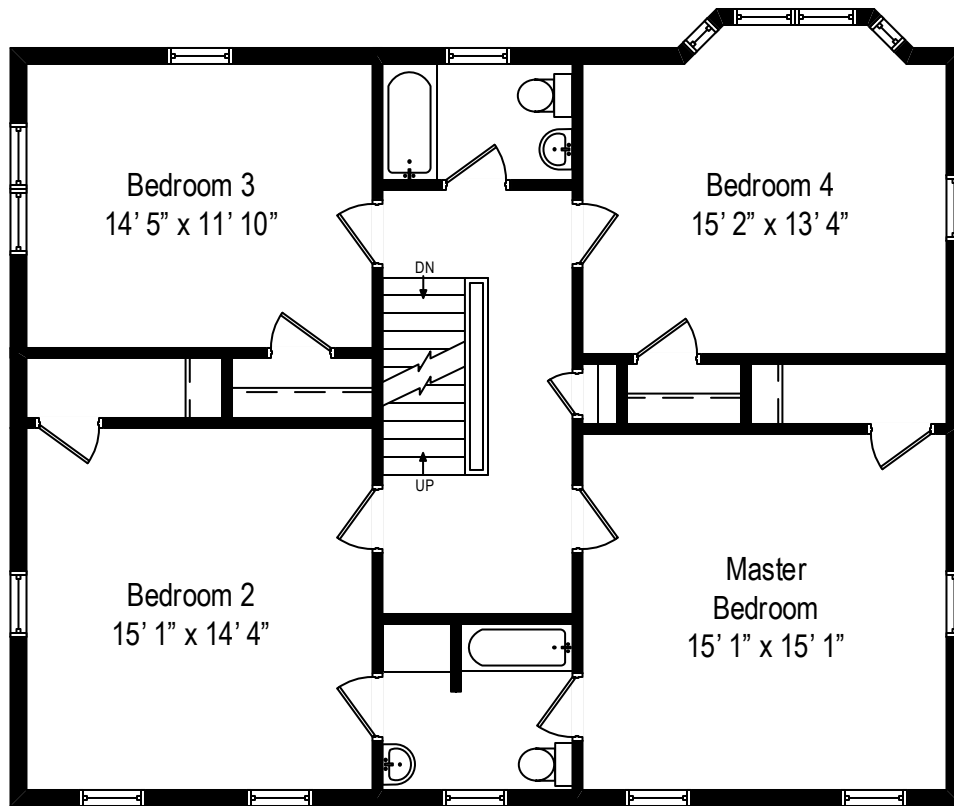

654 Elder Lane – Winnetka, IL 60093

First Level

654 Elder Lane – Winnetka, IL 60093

Second Level

All dimensions are approximate. This plan is for marketing purposes only.

654 Elder Lane – Winnetka, IL 60093

Third Level

All dimensions are approximate. This plan is for marketing purposes only.

654 Elder Lane – Winnetka, IL 60093

Lower Level

All dimensions are approximate. This plan is for marketing purposes only.