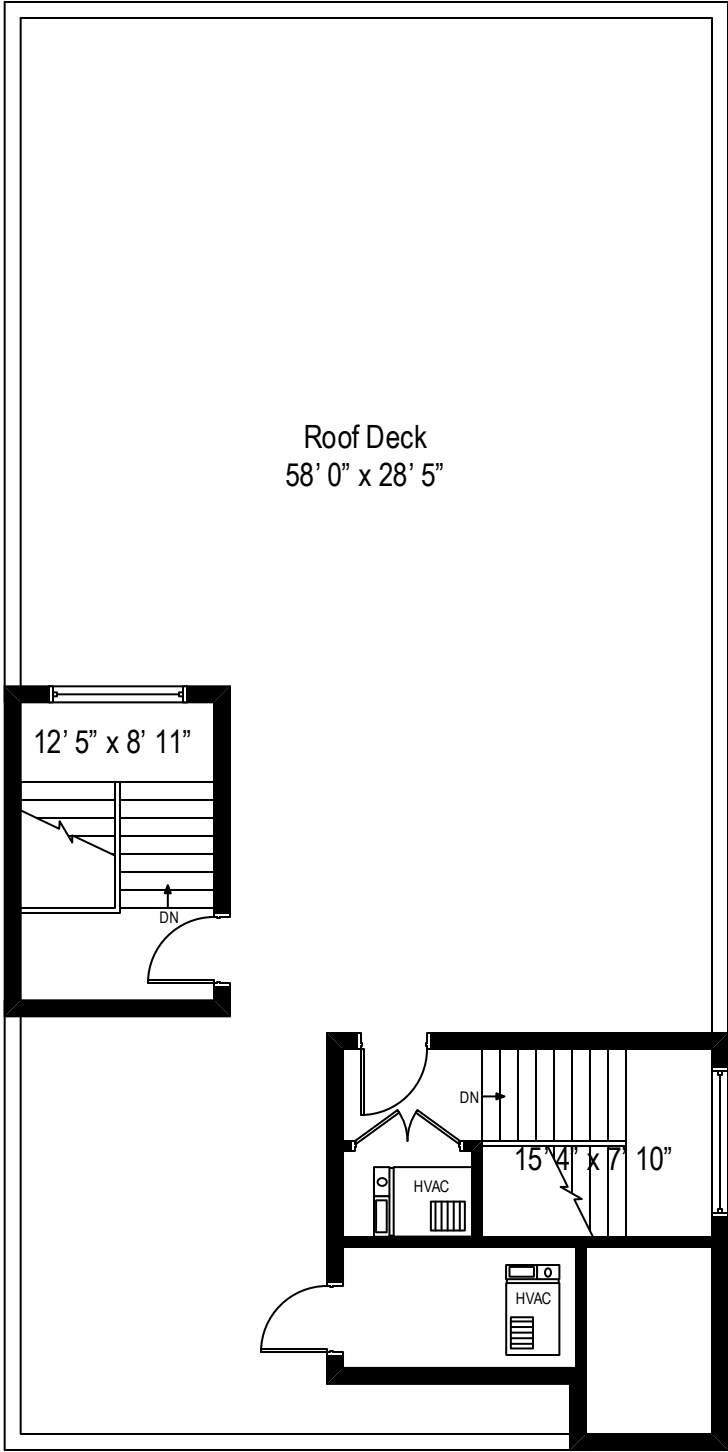

722 W. Melrose Avenue Unit 3 – Chicago, IL 60657

Third Level

722 W. Melrose Avenue Unit 3 – Chicago, IL 60657

Fourth Level

722 W. Melrose Avenue Unit 3 – Chicago, IL 60657

Roof Deck

All dimensions are approximate. This plan is for marketing purposes only.