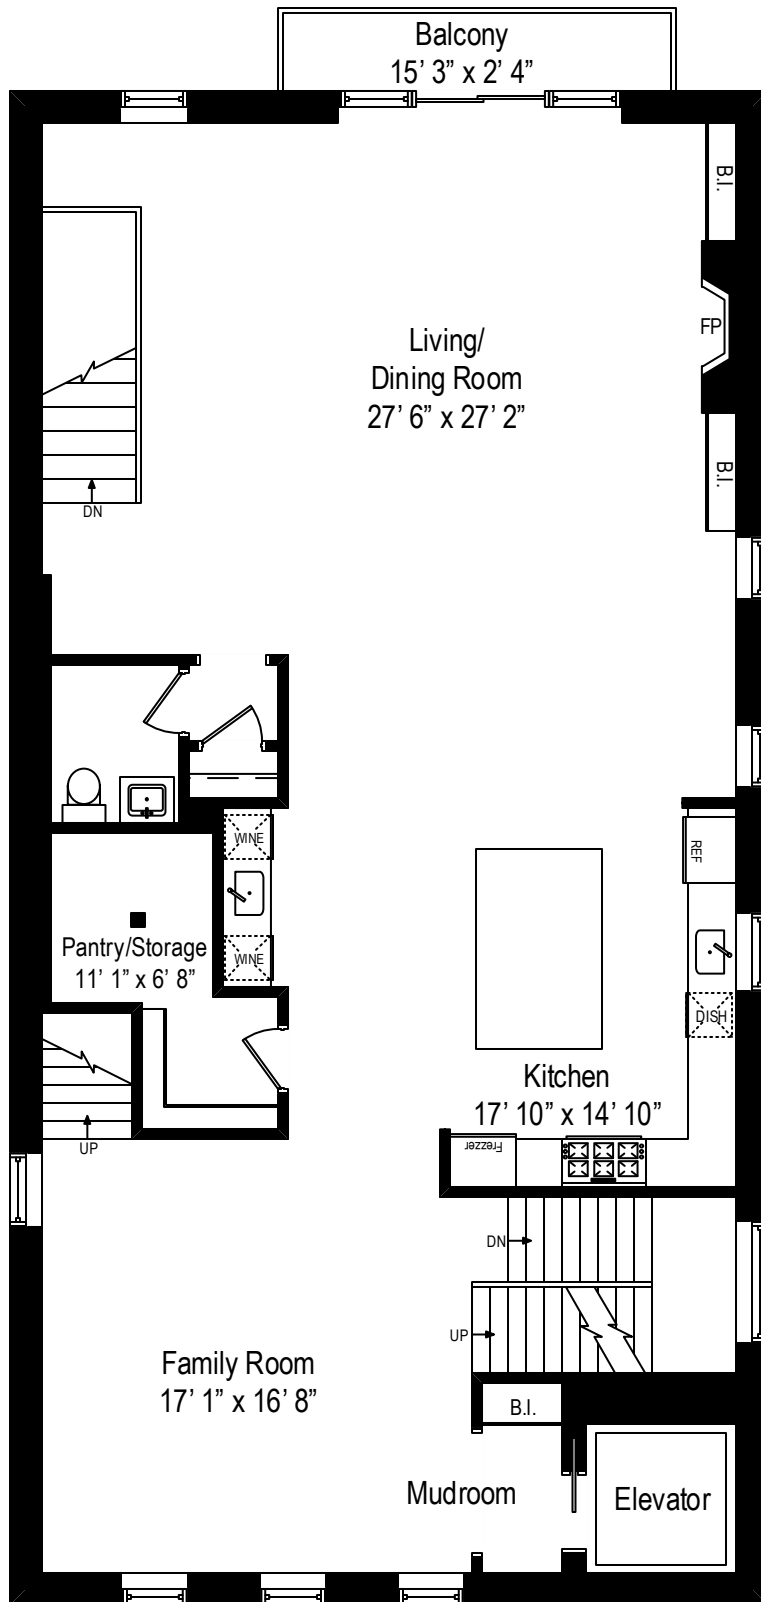

722 W. Melrose Avenue Unit 3 – Chicago, IL 60657

Third Level

722 W. Melrose Avenue Unit 3 – Chicago, IL 60657

Fourth Level

722 W. Melrose Avenue Unit 3 – Chicago, IL 60657

Roof Deck

All dimensions are approximate. This plan is for marketing purposes only.