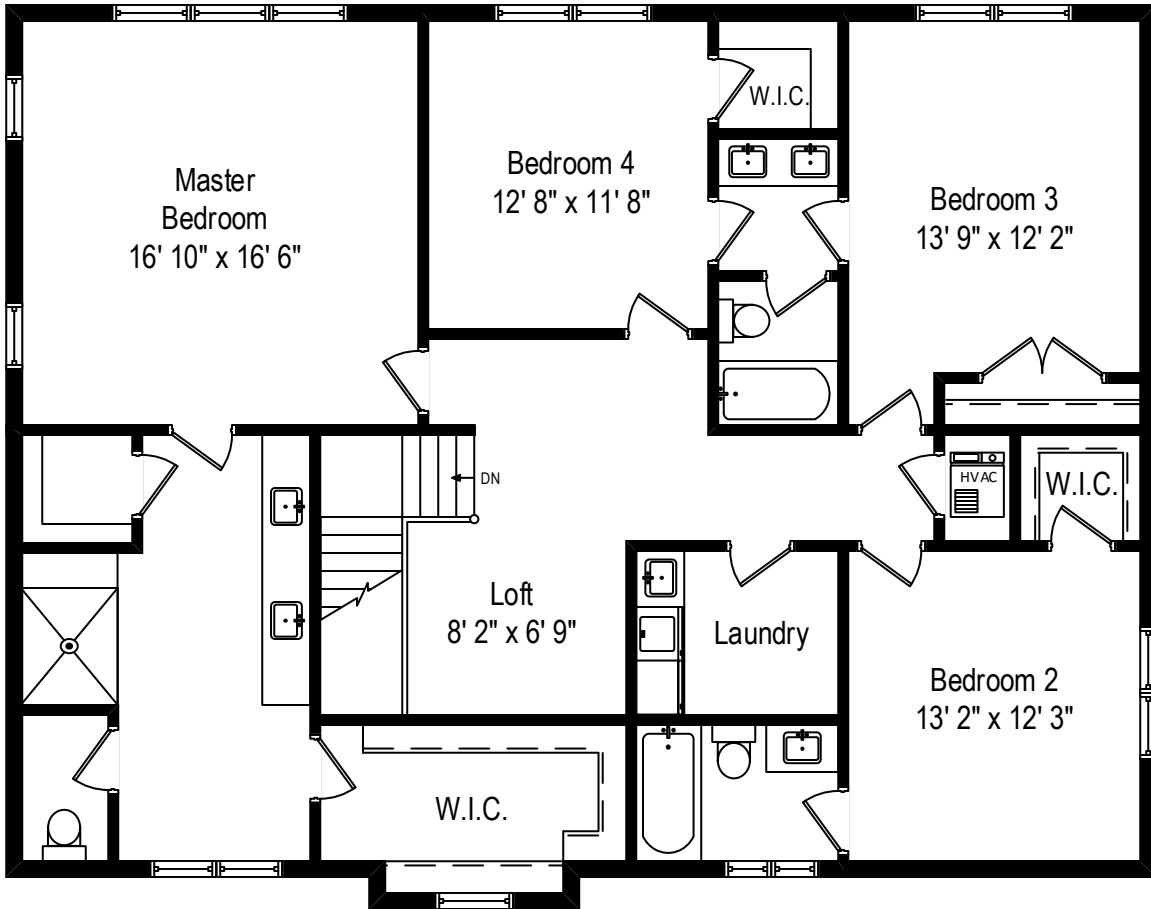

936 Arbor - Glenview, IL 60025

First Level

936 Arbor - Glenview, IL 60025

Second Level

All dimensions are approximate. This plan is for marketing purposes only.

936 Arbor - Glenview, IL 60025

Lower Level