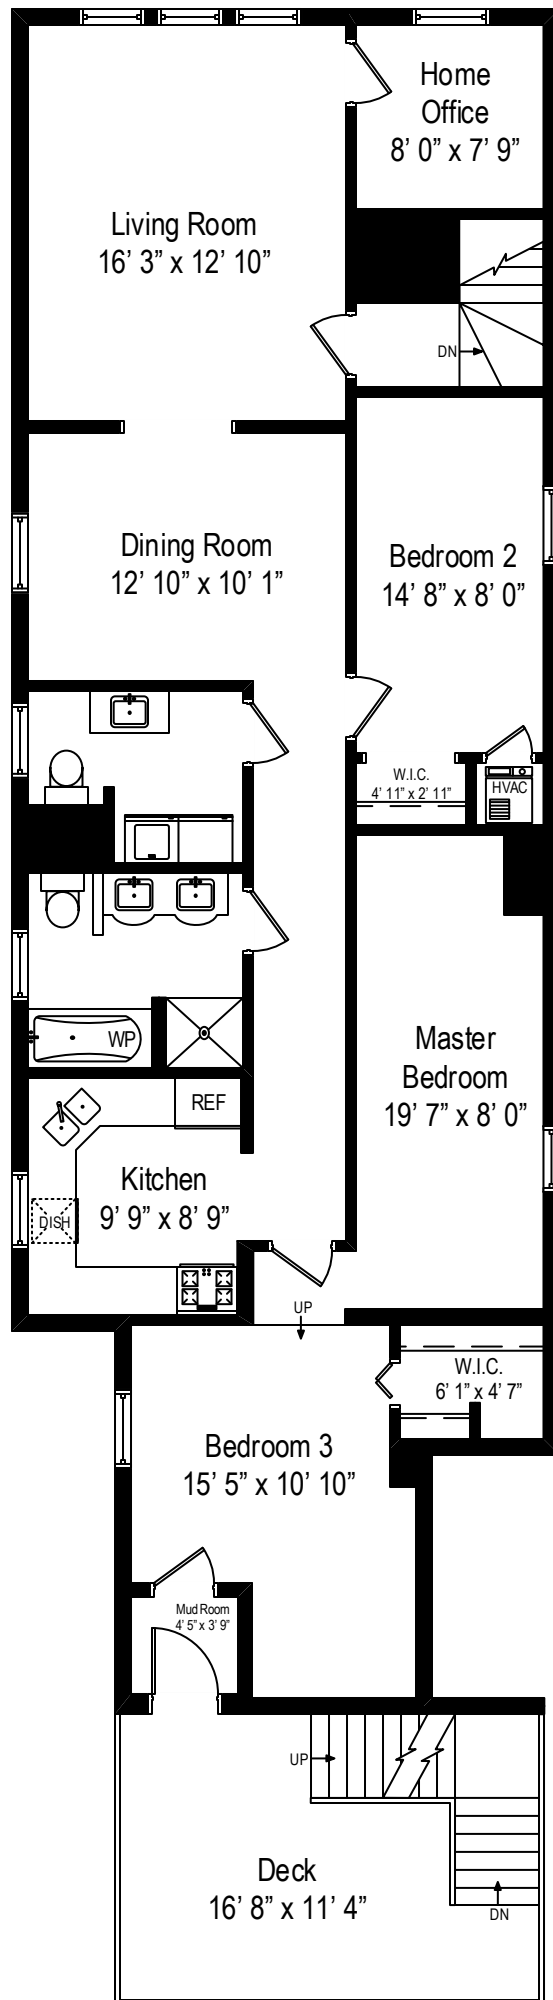

2132 W. Belmont Avenue – Chicago, IL 60618

First Level (Residential)

2132 W. Belmont Avenue – Chicago, IL 60618
First Level (Commercial)

All dimensions are approximate. This plan is for marketing purposes only.