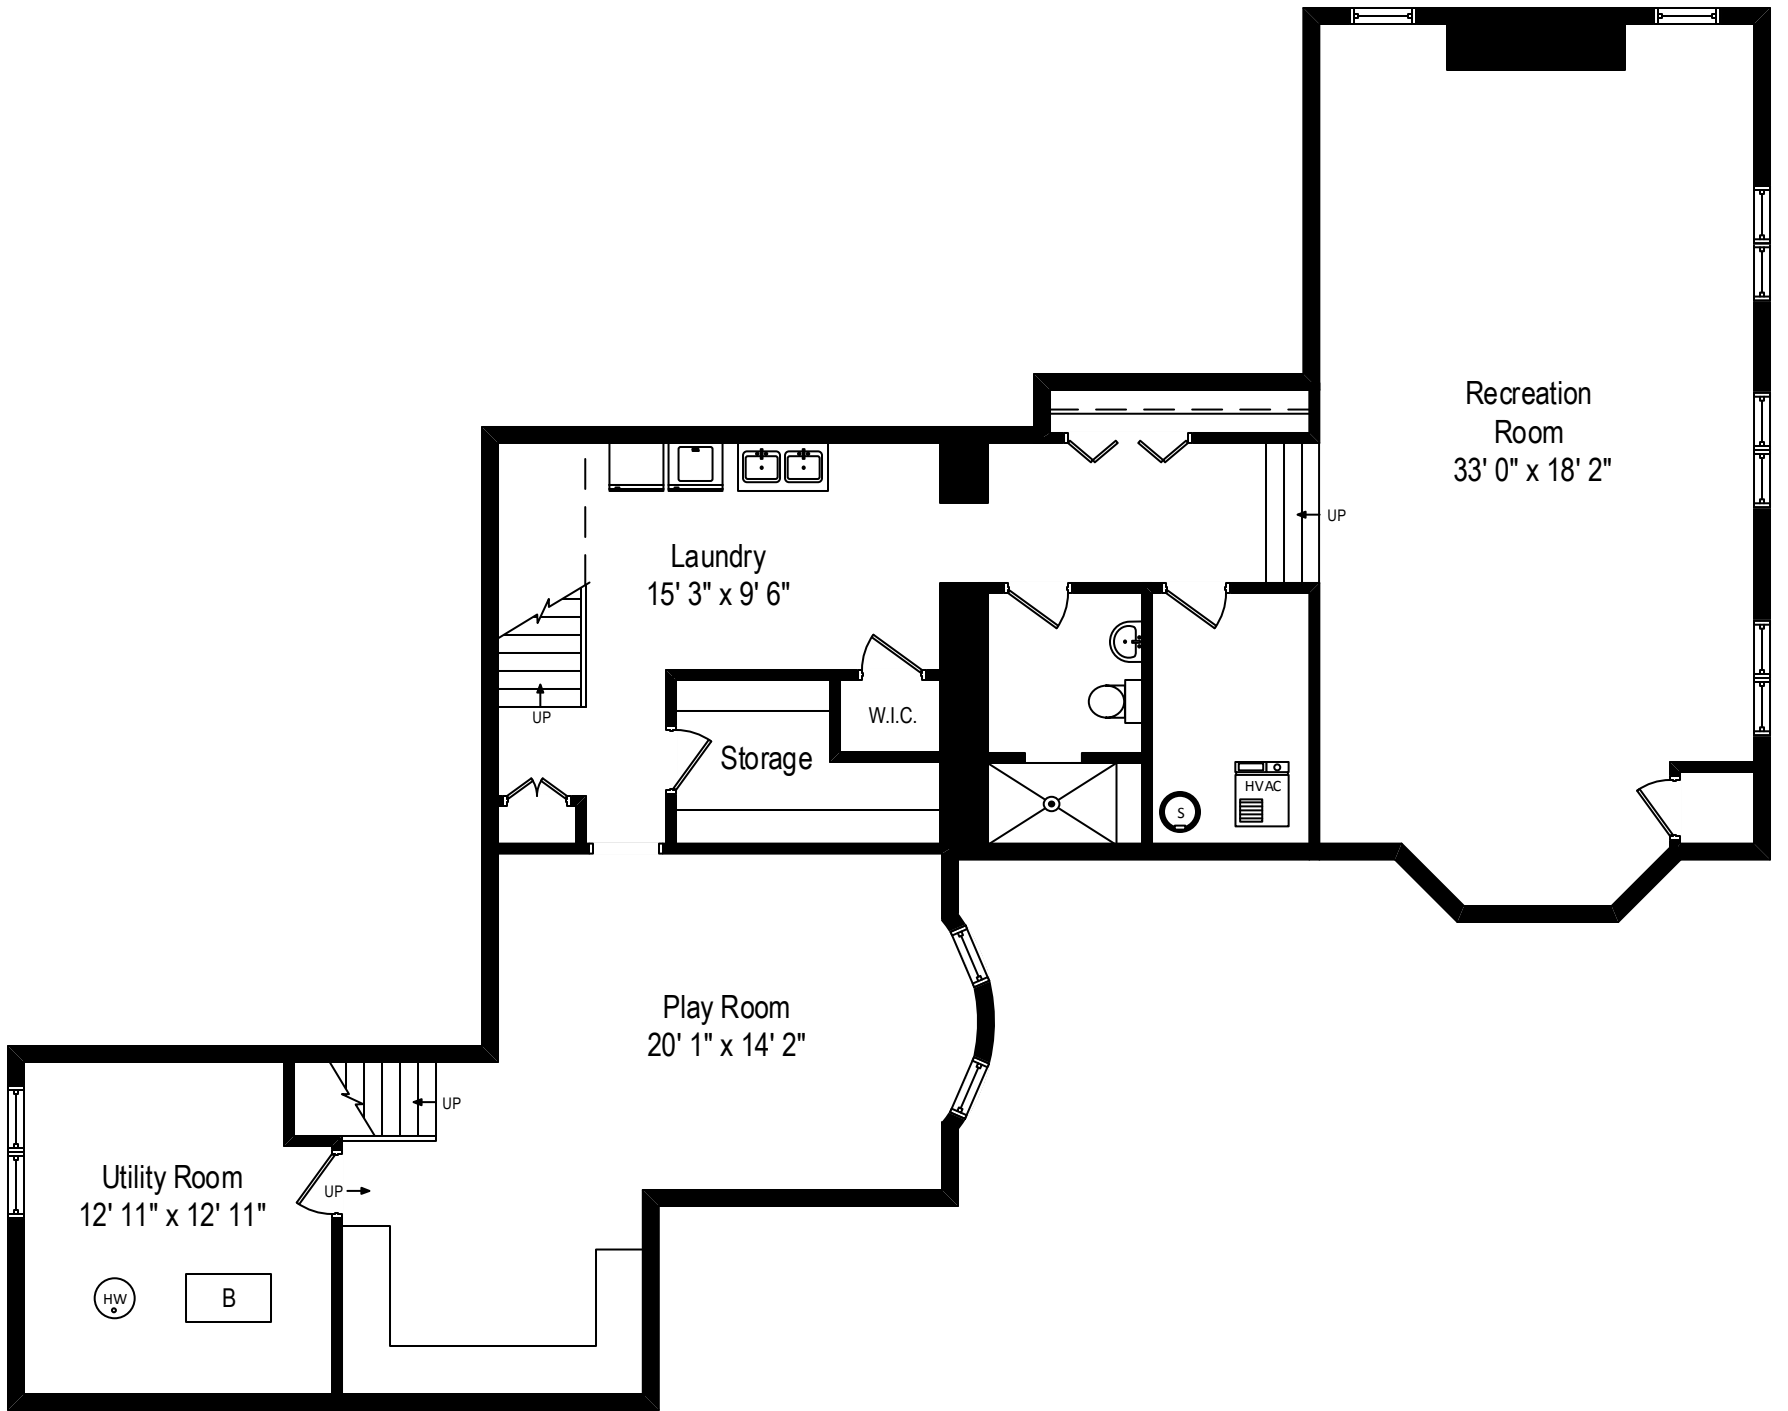

1320 Westmoor Trail - Winnetka, IL 60093

First Level

All dimensions are approximate. This plan is for marketing purposes only.

1320 Westmoor Trail - Winnetka, IL 60093

Second Level

All dimensions are approximate. This plan is for marketing purposes only.

1320 Westmoor Trail - Winnetka, IL 60093

Lower Level

All dimensions are approximate. This plan is for marketing purposes only.