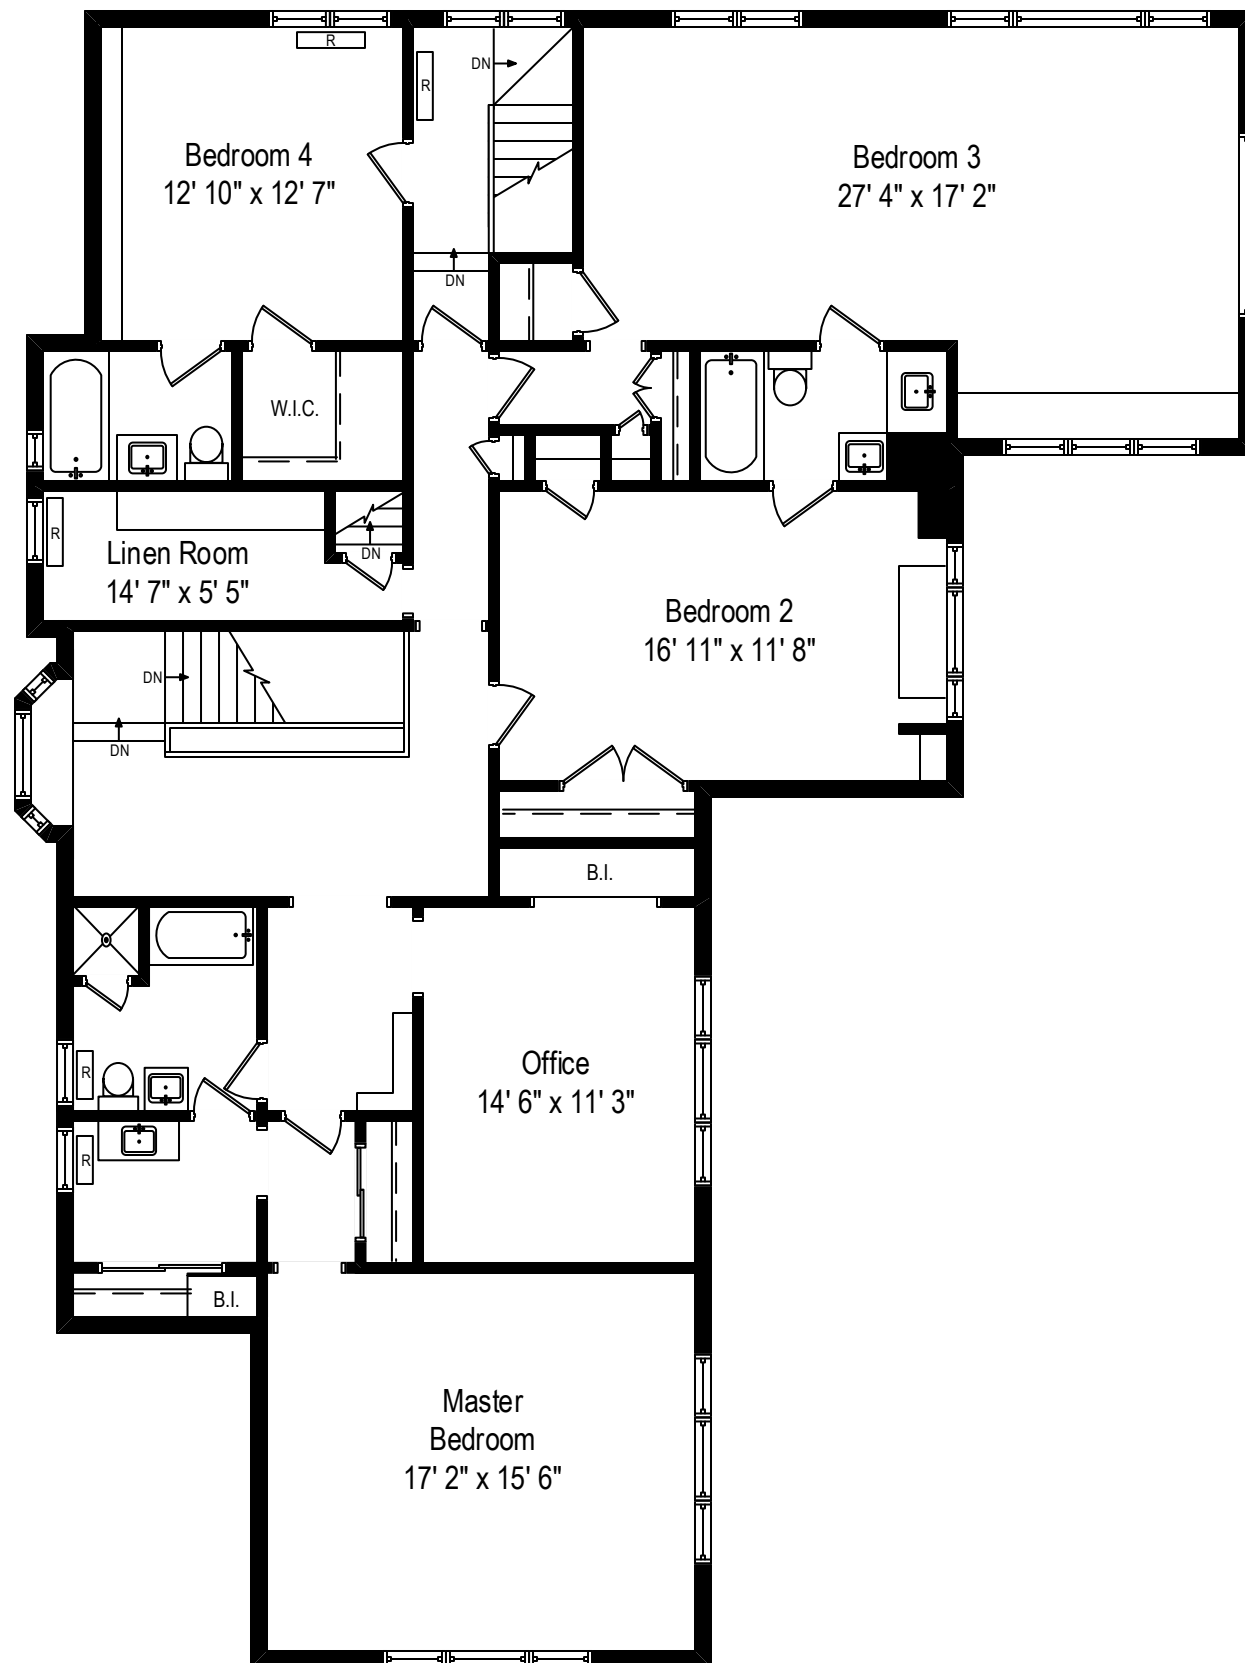

1320 Westmoor Trail - Winnetka, IL 60093

First Level

All dimensions are approximate. This plan is for marketing purposes only.

1320 Westmoor Trail - Winnetka, IL 60093

Second Level

All dimensions are approximate. This plan is for marketing purposes only.

1320 Westmoor Trail - Winnetka, IL 60093

Lower Level

All dimensions are approximate. This plan is for marketing purposes only.