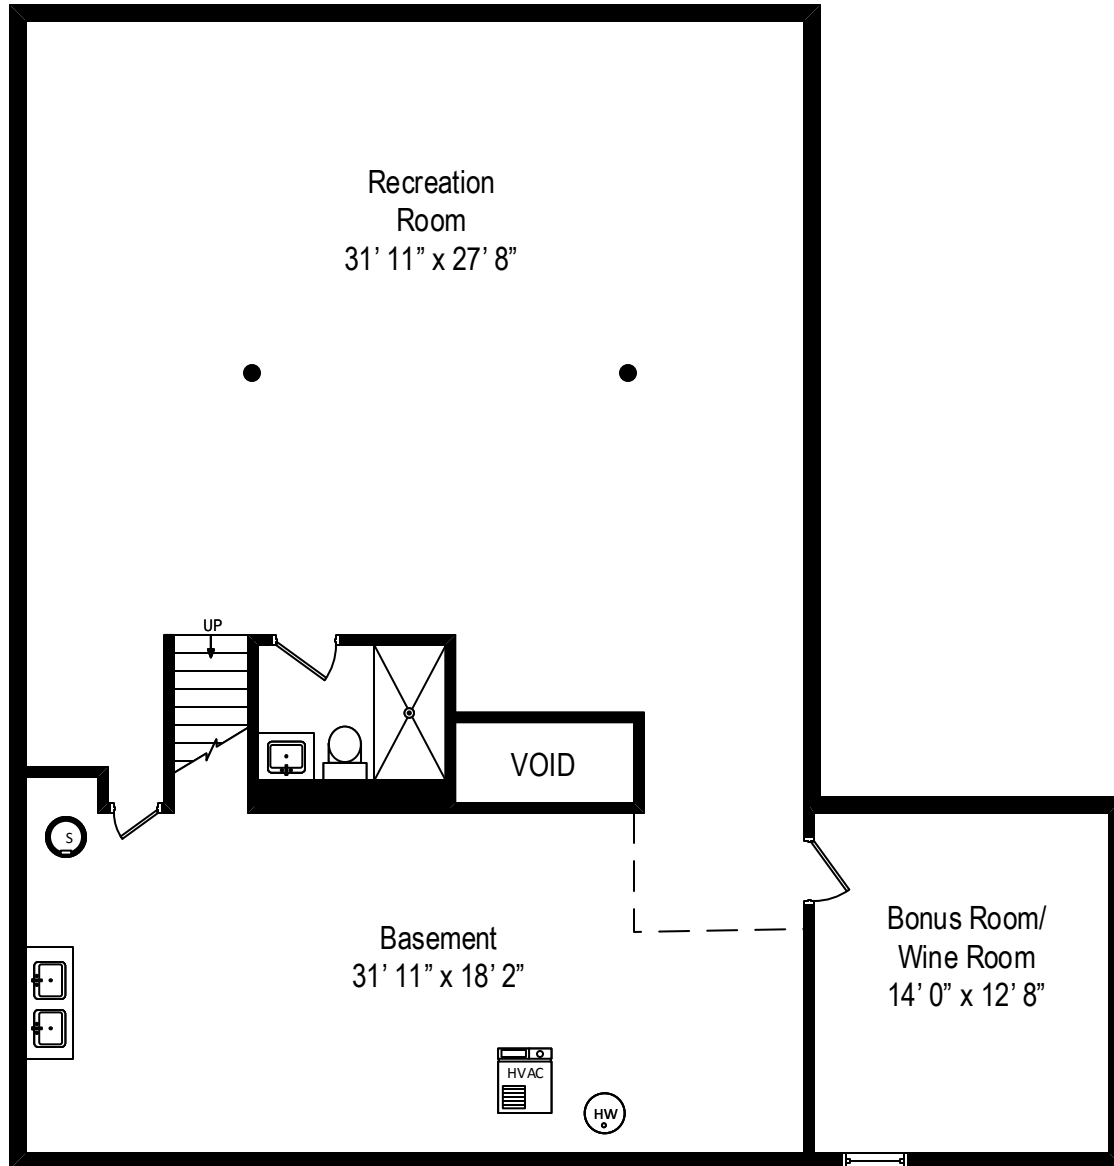

918 Franklin Avenue – River Forest, IL 60305

First Level

All dimensions are approximate. This plan is for marketing purposes only.

918 Franklin Avenue – River Forest, IL 60305

Second Level

All dimensions are approximate. This plan is for marketing purposes only.

918 Franklin Avenue – River Forest, IL 60305

Lower Level

All dimensions are approximate. This plan is for marketing purposes only.