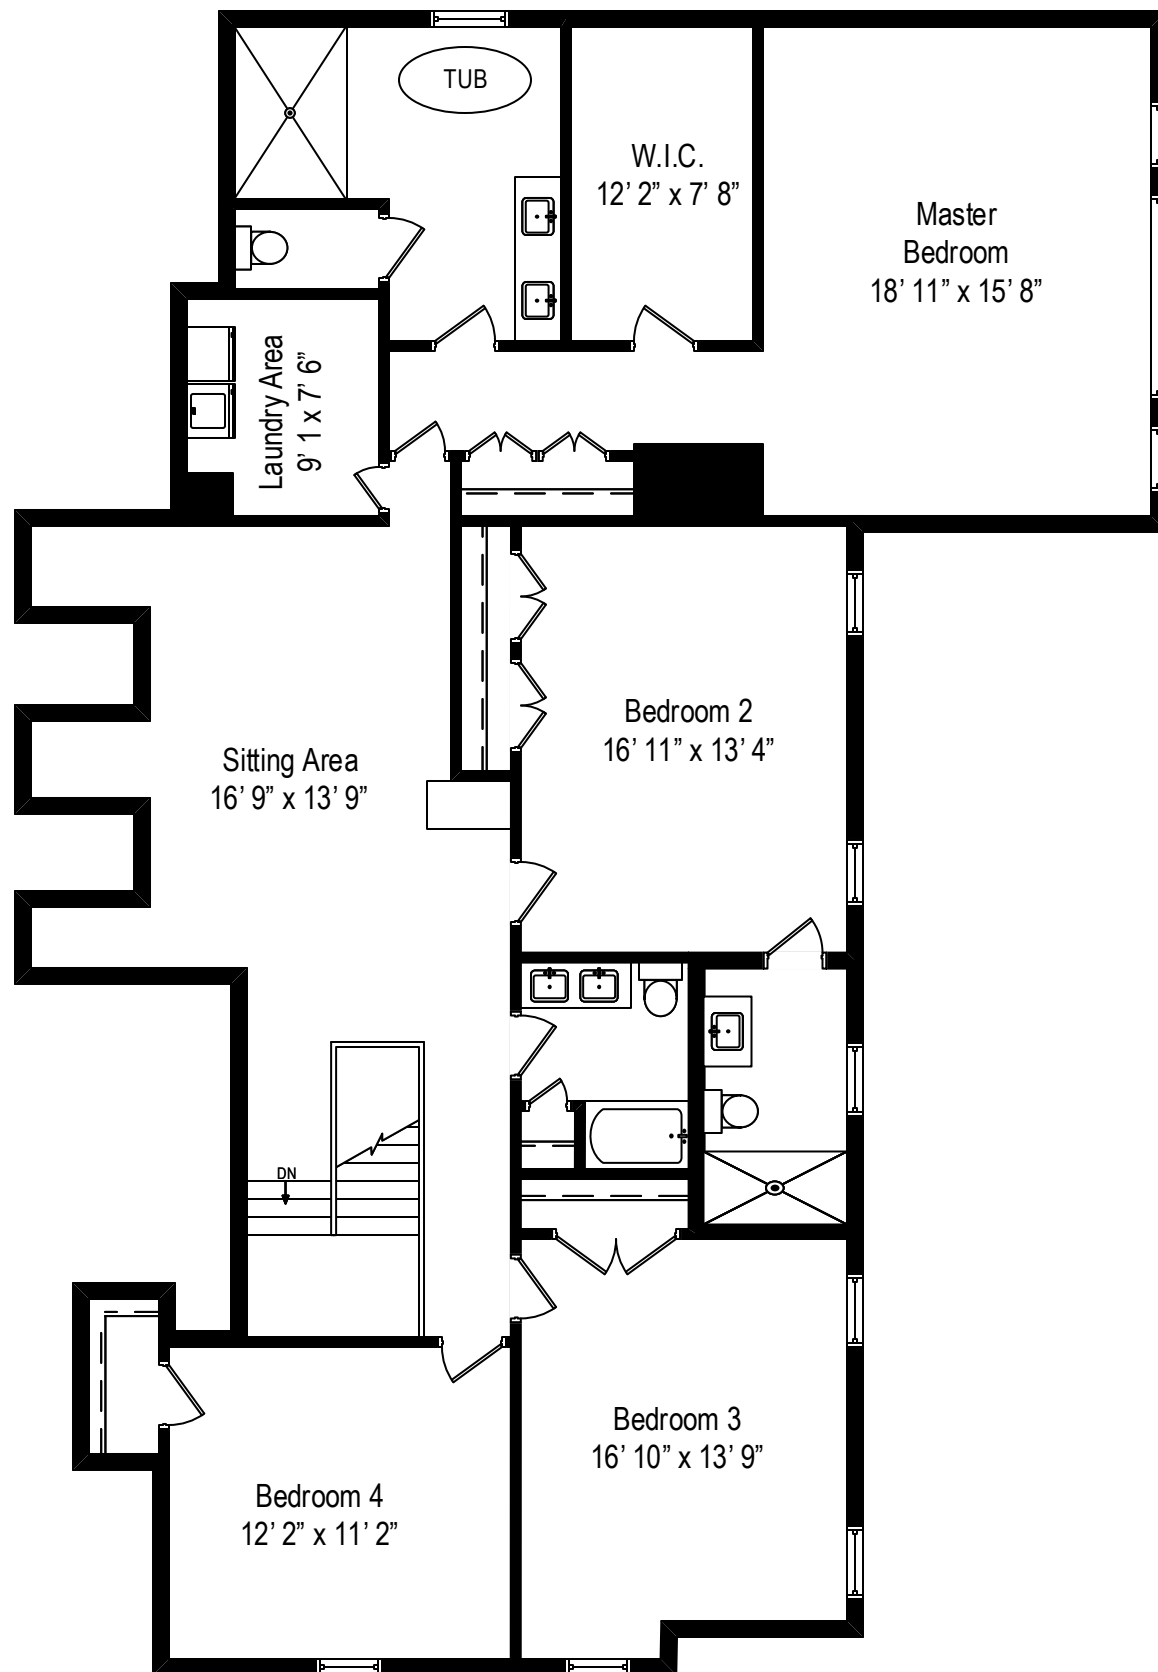

918 Franklin Avenue – River Forest, IL 60305

First Level

All dimensions are approximate. This plan is for marketing purposes only.

918 Franklin Avenue – River Forest, IL 60305

Second Level

All dimensions are approximate. This plan is for marketing purposes only.

918 Franklin Avenue – River Forest, IL 60305

Lower Level

All dimensions are approximate. This plan is for marketing purposes only.