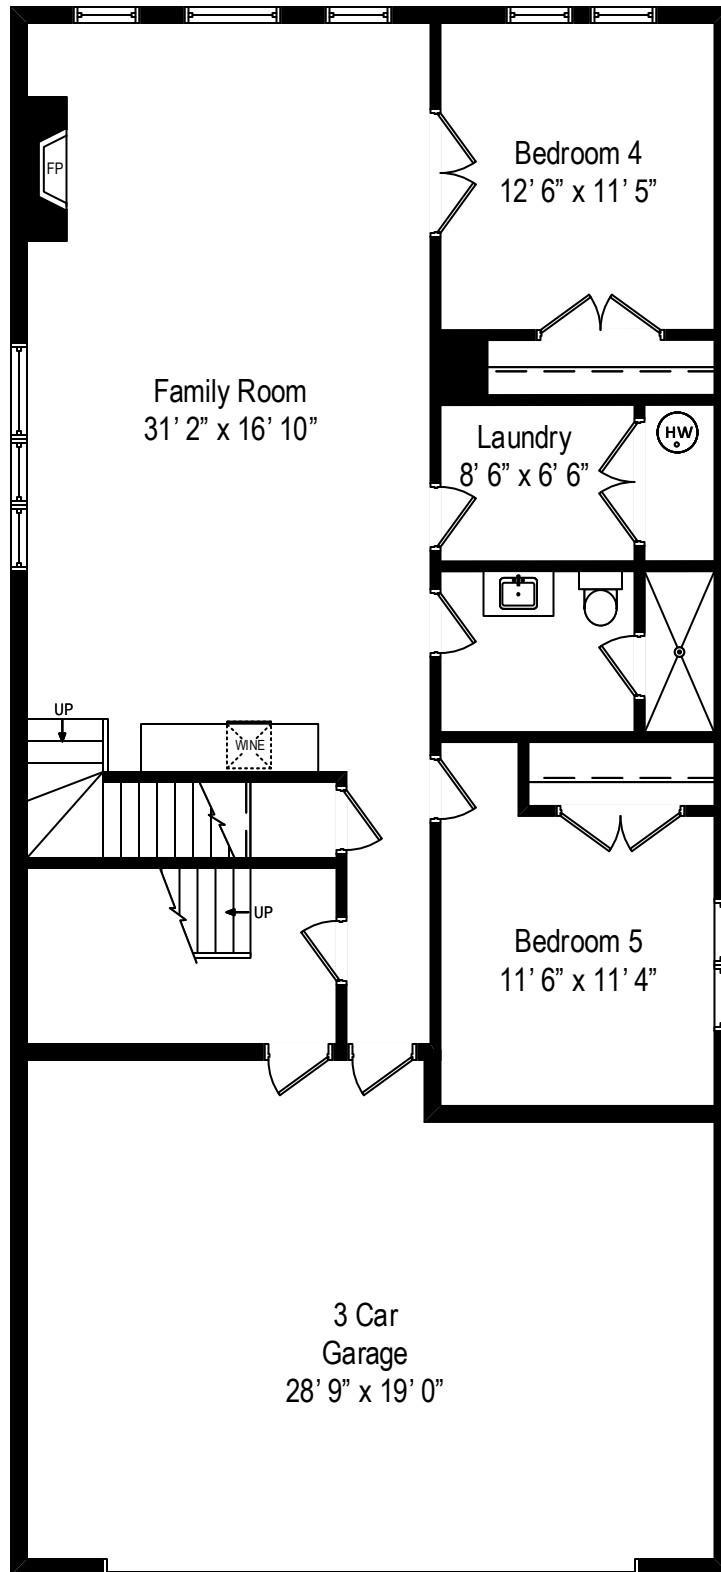

621 W. Briar – Chicago, IL 60657

First Level

All dimensions are approximate. This plan is for marketing purposes only.

621 W. Briar – Chicago, IL 60657

Lower Level

All dimensions are approximate. This plan is for marketing purposes only.