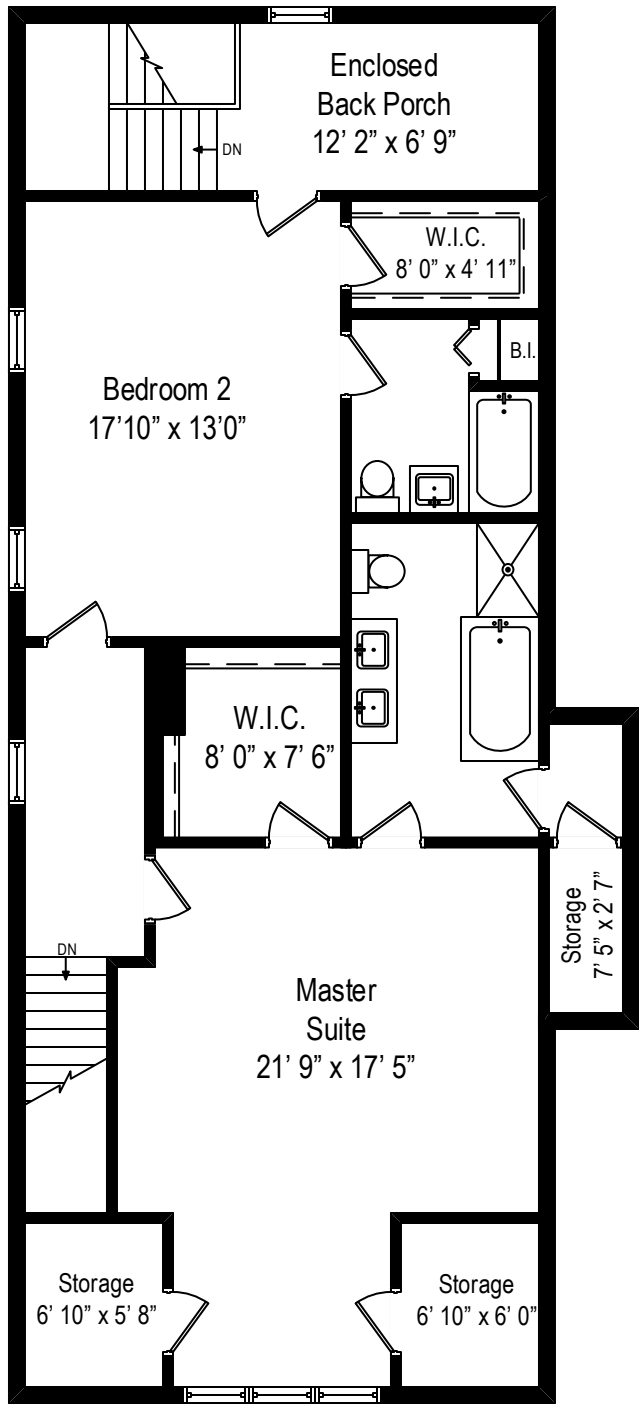

4327 N. Damen Avenue, Unit 2 - Chicago, IL 60618

First Level

4327 N. Damen Avenue, Unit 2 - Chicago, IL 60618

Second Level

All dimensions are approximate. This plan is for marketing purposes only.