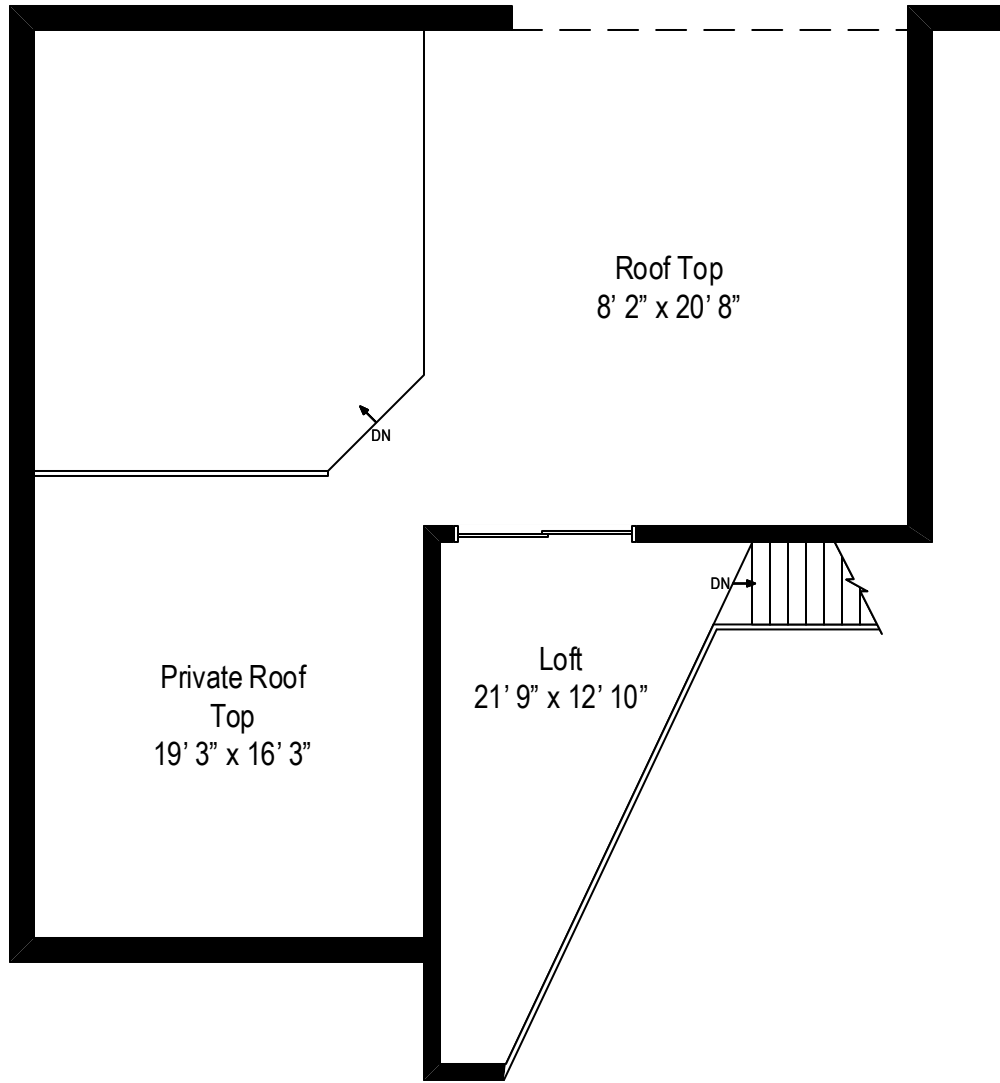

1901 W. Division – Chicago, IL 60622

Fourth Level

1901 W. Division – Chicago, IL 60622

Loft Level

All dimensions are approximate. This plan is for marketing purposes only.