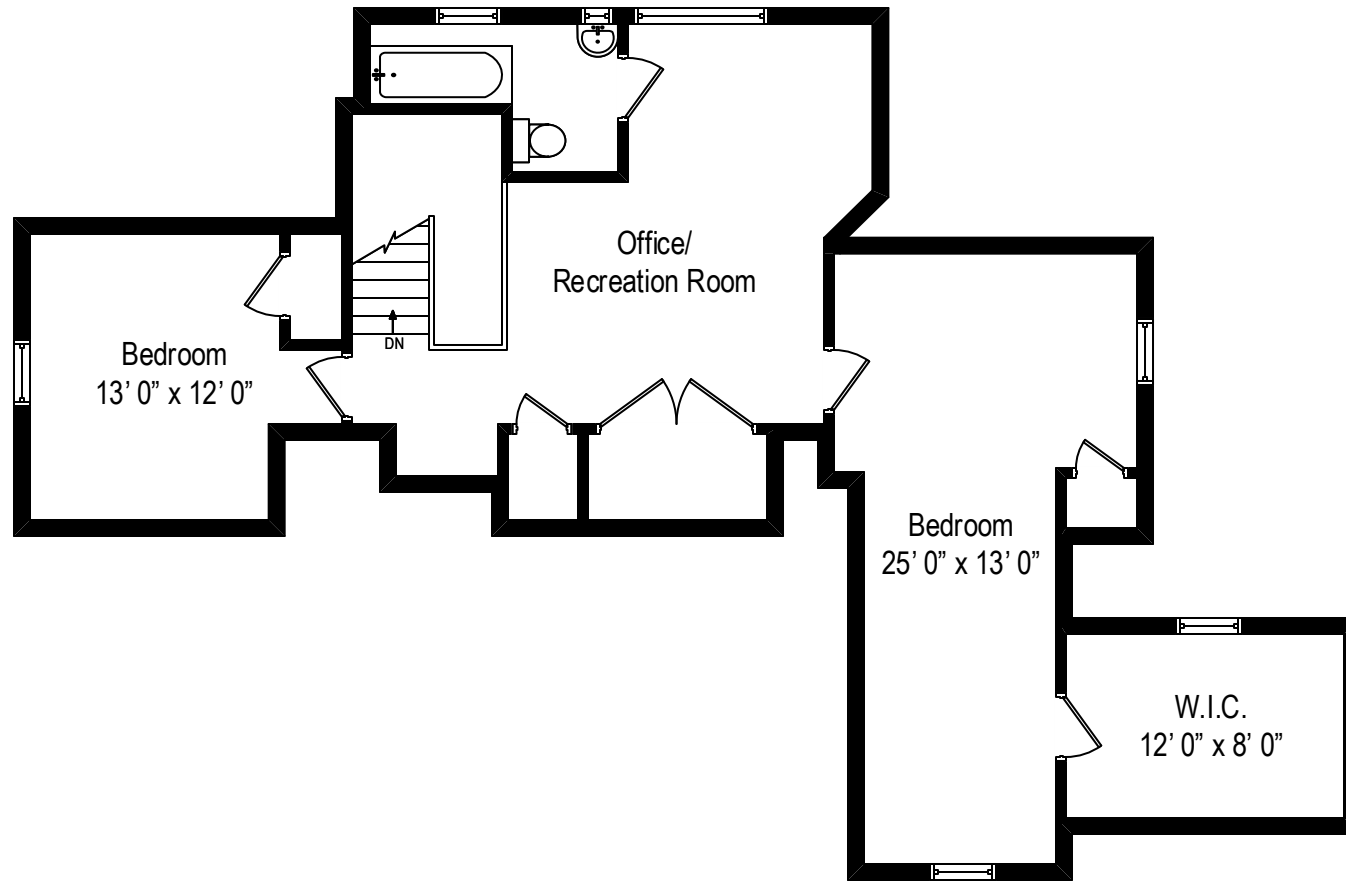

225 Lake – Evanston, IL 60201

Main Level

All dimensions are approximate. This plan is for marketing purposes only.

225 Lake – Evanston, IL 60201

Upper Level

All dimensions are approximate. This plan is for marketing purposes only.

225 Lake – Evanston, IL 60201

Top Level

All dimensions are approximate. This plan is for marketing purposes only.

225 Lake – Evanston, IL 60201

Lower Level

All dimensions are approximate. This plan is for marketing purposes only.