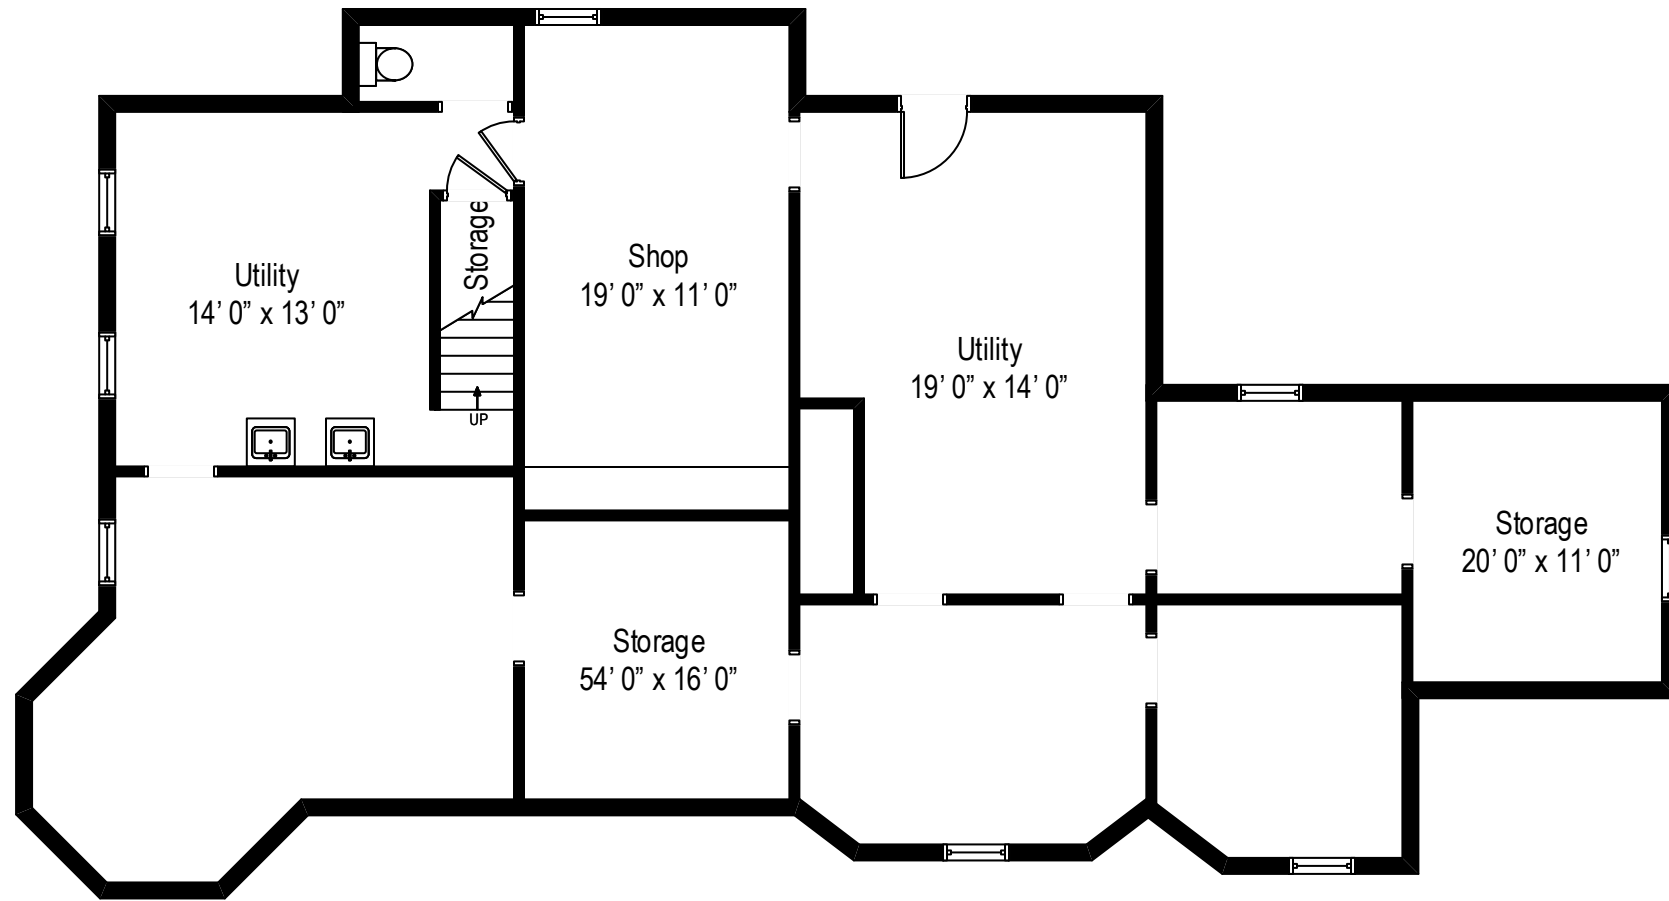

225 Lake – Evanston, IL 60201

Main Level

All dimensions are approximate. This plan is for marketing purposes only.

225 Lake – Evanston, IL 60201

Upper Level

All dimensions are approximate. This plan is for marketing purposes only.

225 Lake – Evanston, IL 60201

Top Level

All dimensions are approximate. This plan is for marketing purposes only.

225 Lake – Evanston, IL 60201

Lower Level

All dimensions are approximate. This plan is for marketing purposes only.