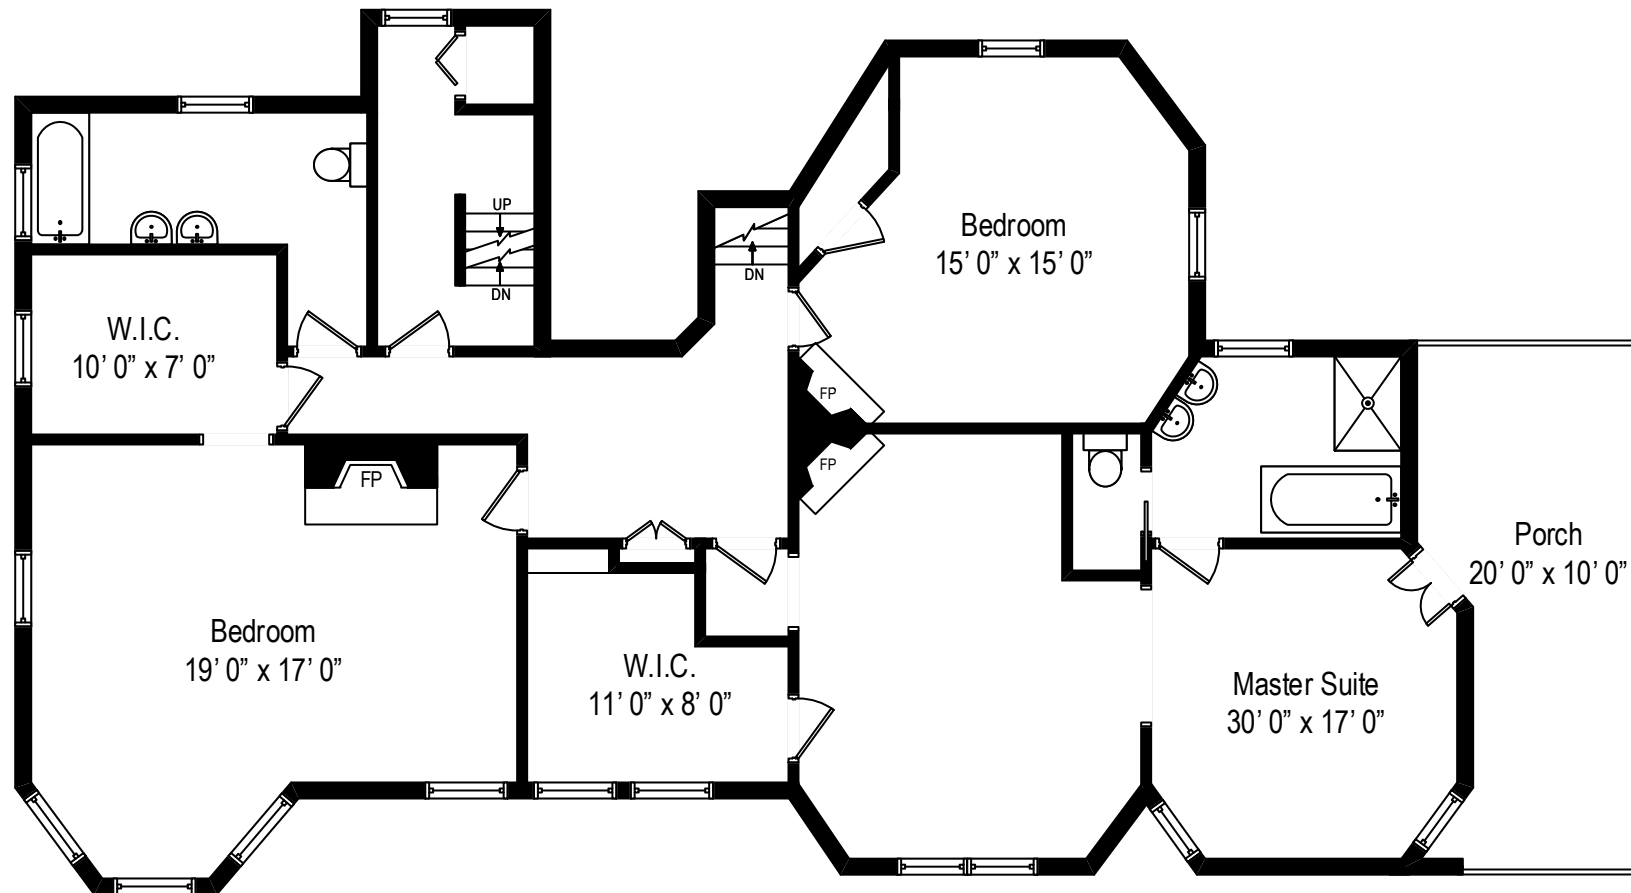

225 Lake – Evanston, IL 60201

Main Level

All dimensions are approximate. This plan is for marketing purposes only.

225 Lake – Evanston, IL 60201

Upper Level

All dimensions are approximate. This plan is for marketing purposes only.

225 Lake – Evanston, IL 60201

Top Level

All dimensions are approximate. This plan is for marketing purposes only.

225 Lake – Evanston, IL 60201

Lower Level

All dimensions are approximate. This plan is for marketing purposes only.