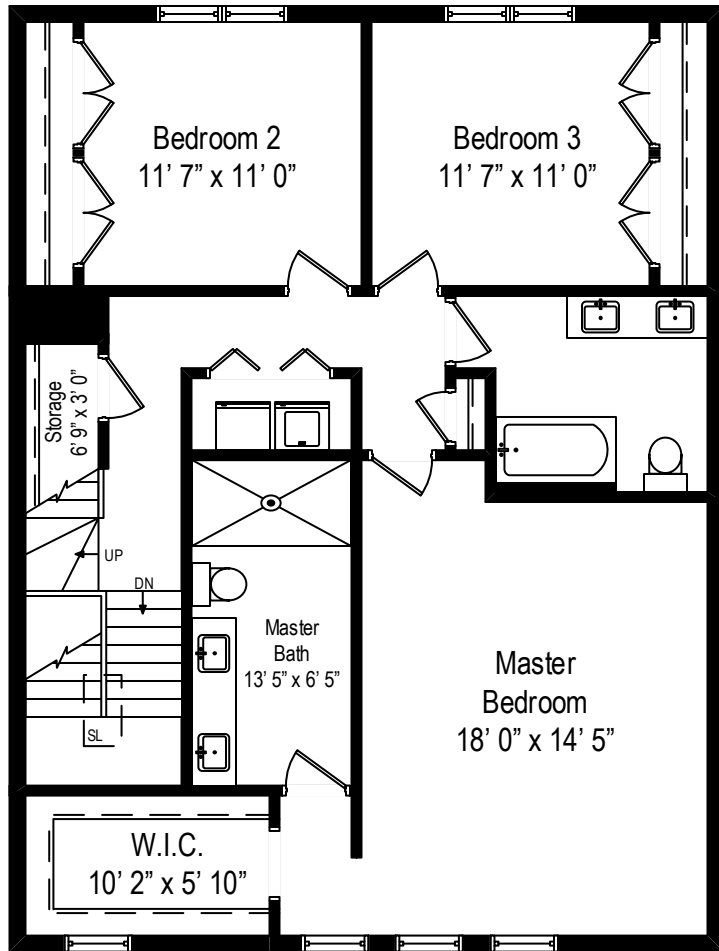

3552 N. Hoyne Avenue – Chicago, IL 60618

First Level

All dimensions are approximate. This plan is for marketing purposes only.

3552 N. Hoyne Avenue – Chicago, IL 60618

Second Level

All dimensions are approximate. This plan is for marketing purposes only.

3552 N. Hoyne Avenue – Chicago, IL 60618

Roof Level

3552 N. Hoyne Avenue – Chicago, IL 60618

Lower Level

All dimensions are approximate. This plan is for marketing purposes only.