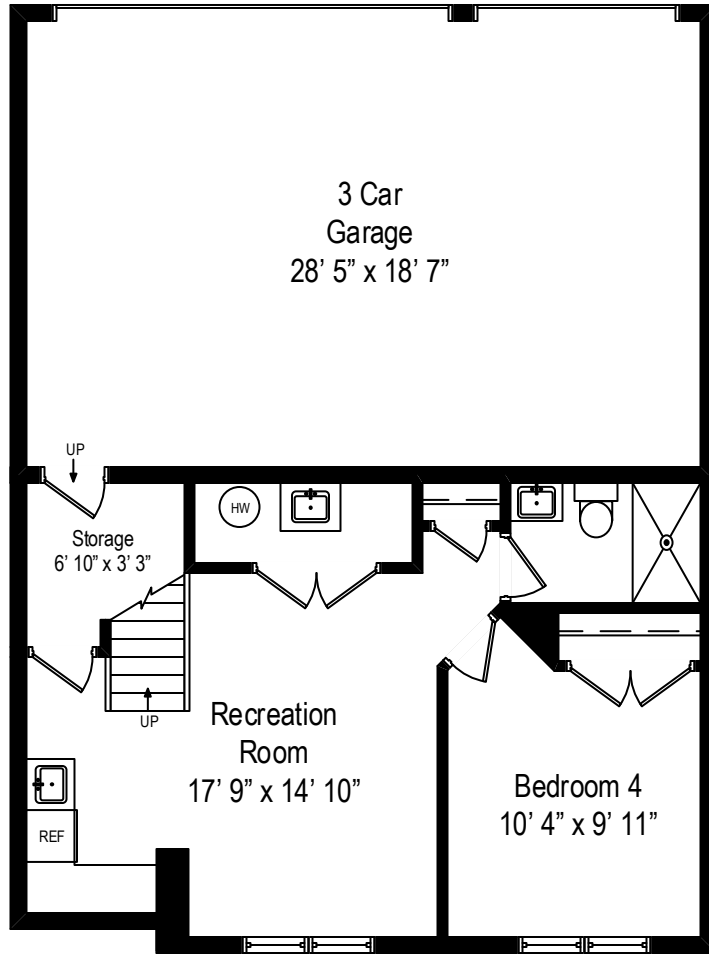

3552 N. Hoyne Avenue – Chicago, IL 60618

First Level

All dimensions are approximate. This plan is for marketing purposes only.

3552 N. Hoyne Avenue – Chicago, IL 60618

Second Level

All dimensions are approximate. This plan is for marketing purposes only.

3552 N. Hoyne Avenue – Chicago, IL 60618

Roof Level

3552 N. Hoyne Avenue – Chicago, IL 60618

Lower Level

All dimensions are approximate. This plan is for marketing purposes only.