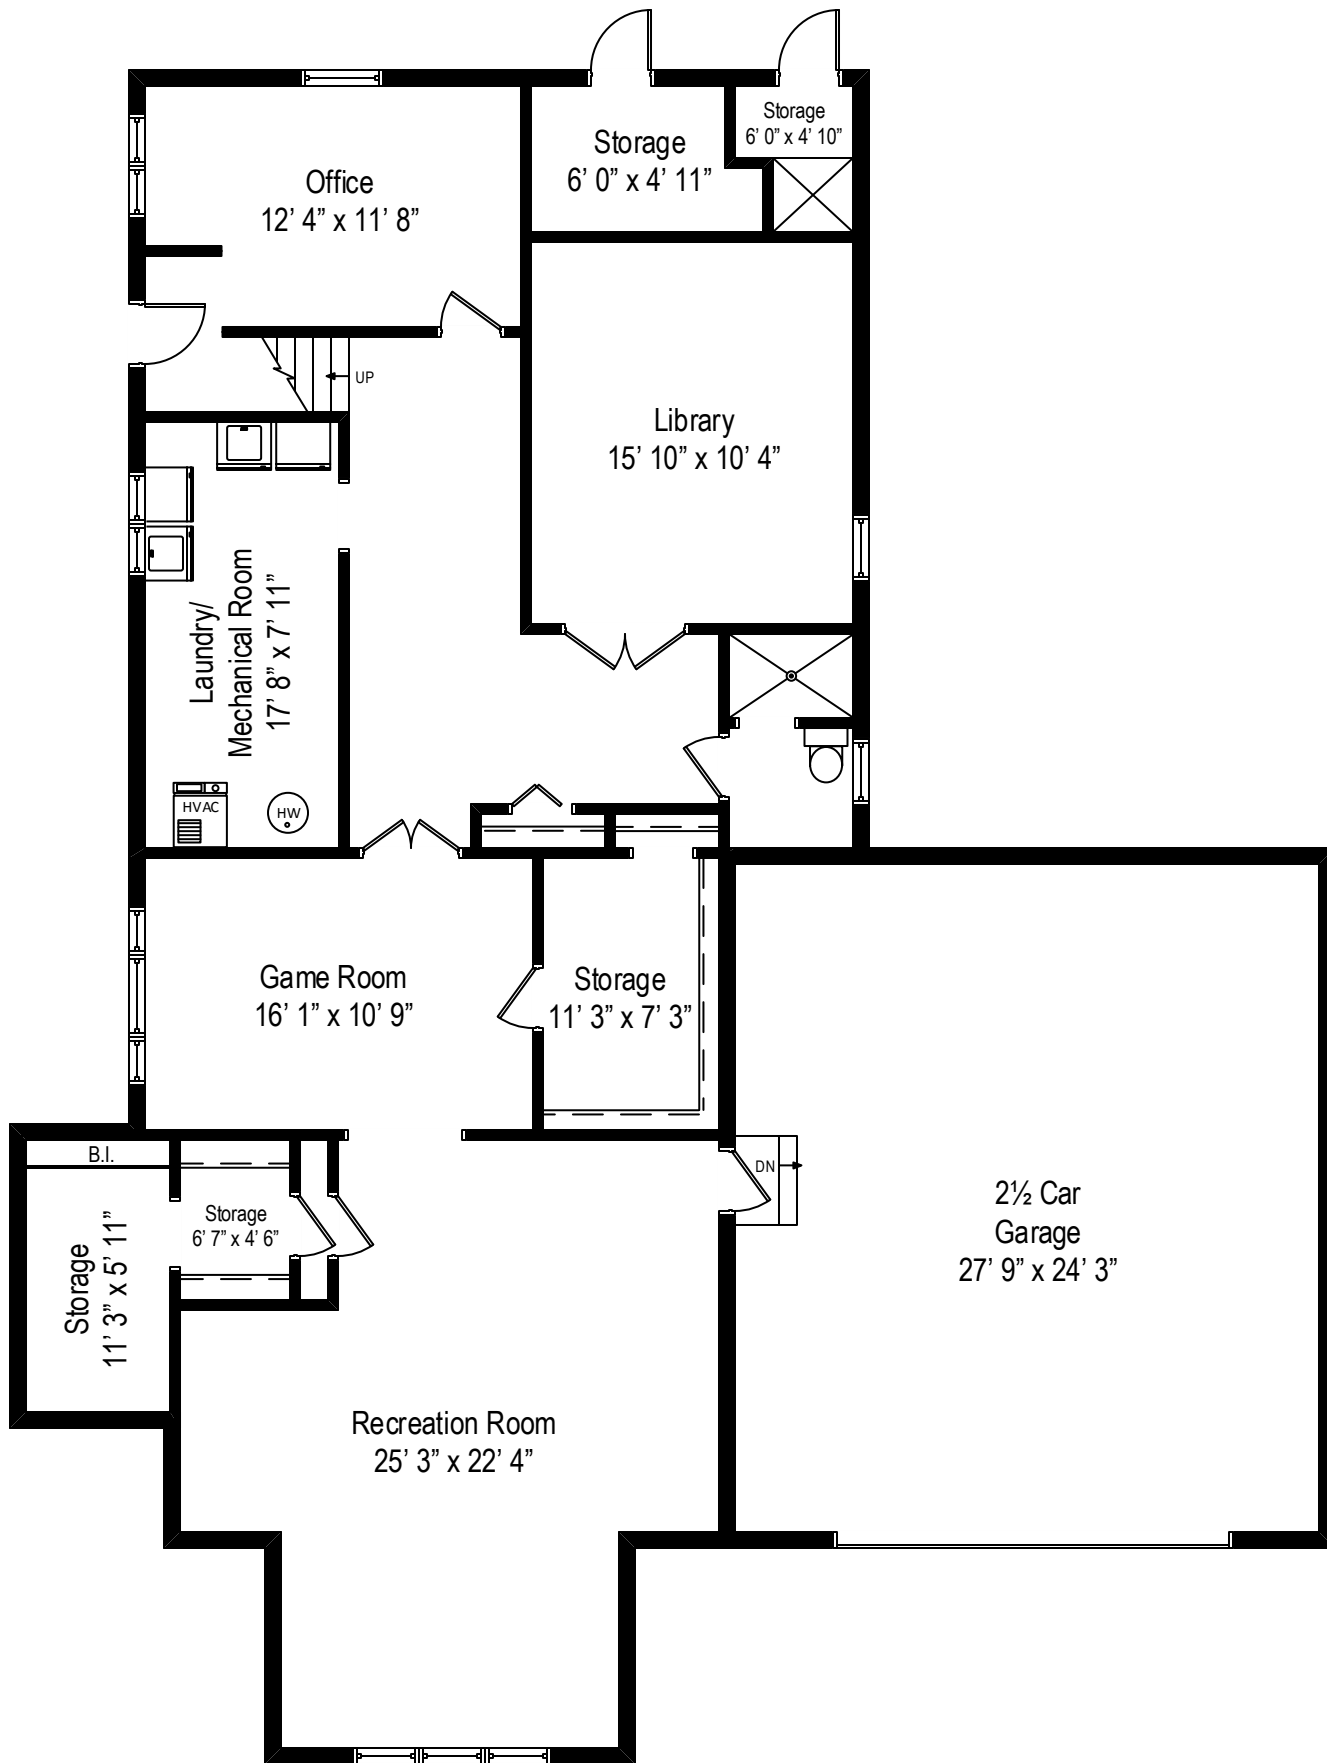

5830 N. Kenneth – Chicago, IL 60646

First Level

All dimensions are approximate. This plan is for marketing purposes only.

5830 N. Kenneth – Chicago, IL 60646

Second Level

5830 N. Kenneth – Chicago, IL 60646

Lower Level