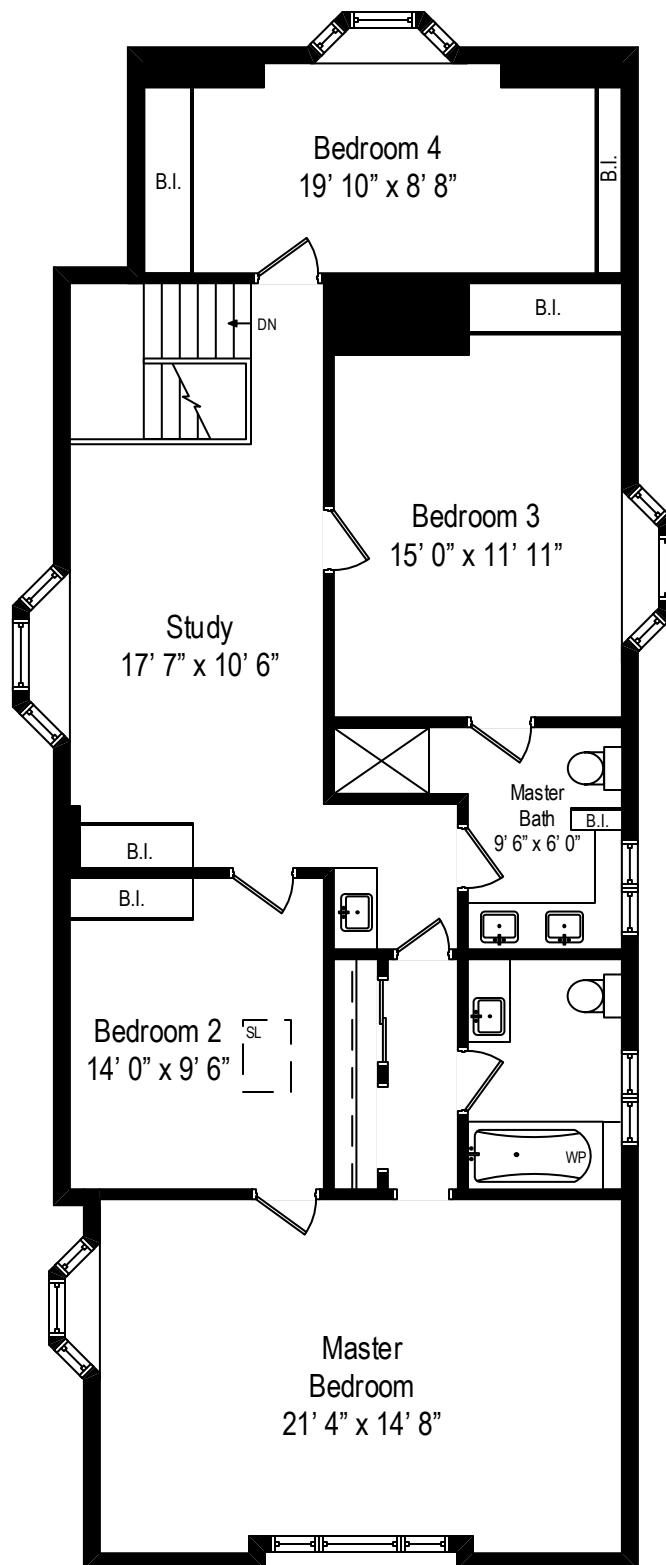

5830 N. Kenneth – Chicago, IL 60646

First Level

All dimensions are approximate. This plan is for marketing purposes only.

5830 N. Kenneth – Chicago, IL 60646

Second Level

5830 N. Kenneth – Chicago, IL 60646

Lower Level