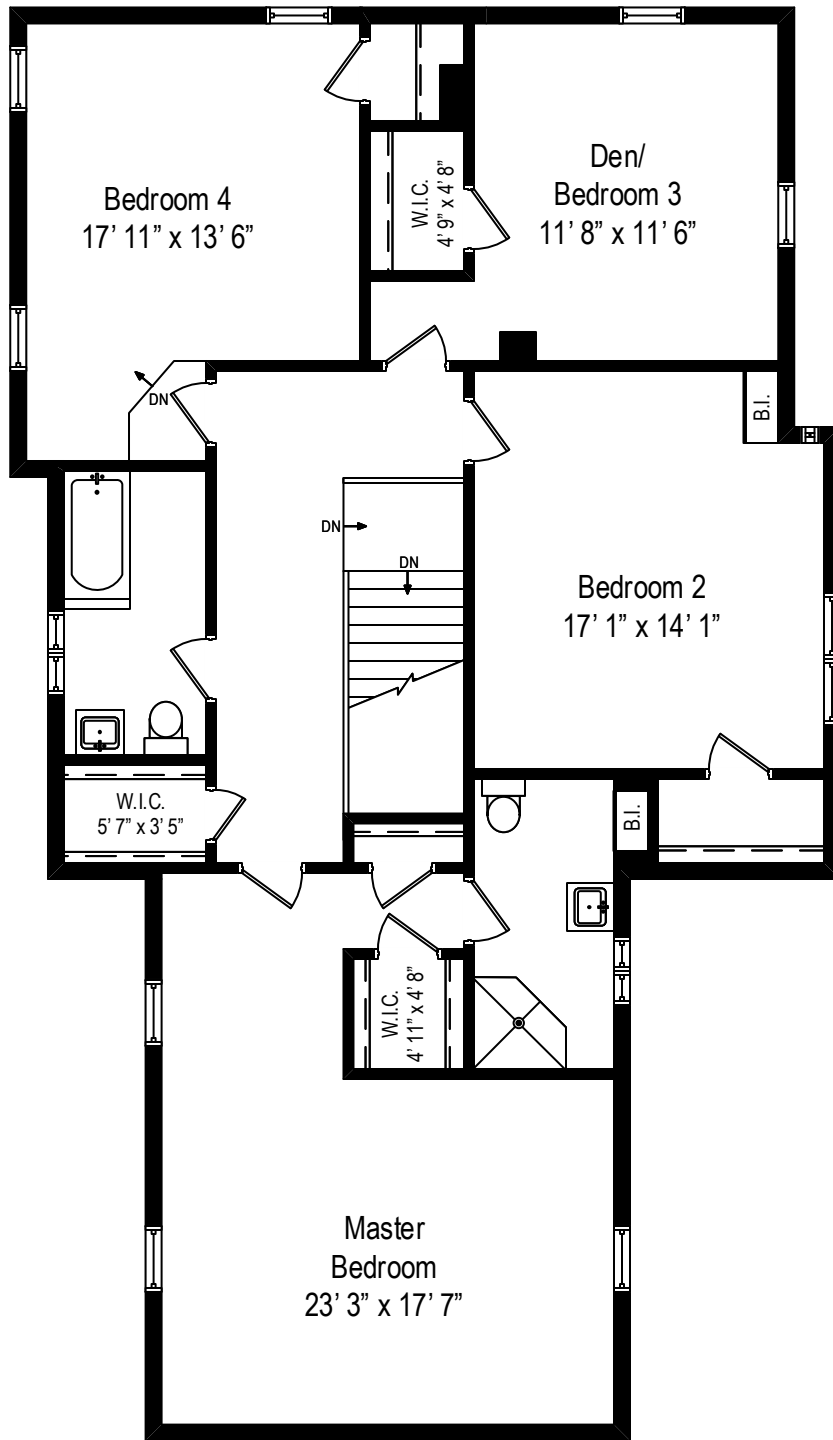

2400 Iroquois Road – Wilmette, IL 60091

First Level

All dimensions are approximate. This plan is for marketing purposes only.

2400 Iroquois Road – Wilmette, IL 60091

Second Level

All dimensions are approximate. This plan is for marketing purposes only.

2400 Iroquois Road – Wilmette, IL 60091

Lower Level

All dimensions are approximate. This plan is for marketing purposes only.