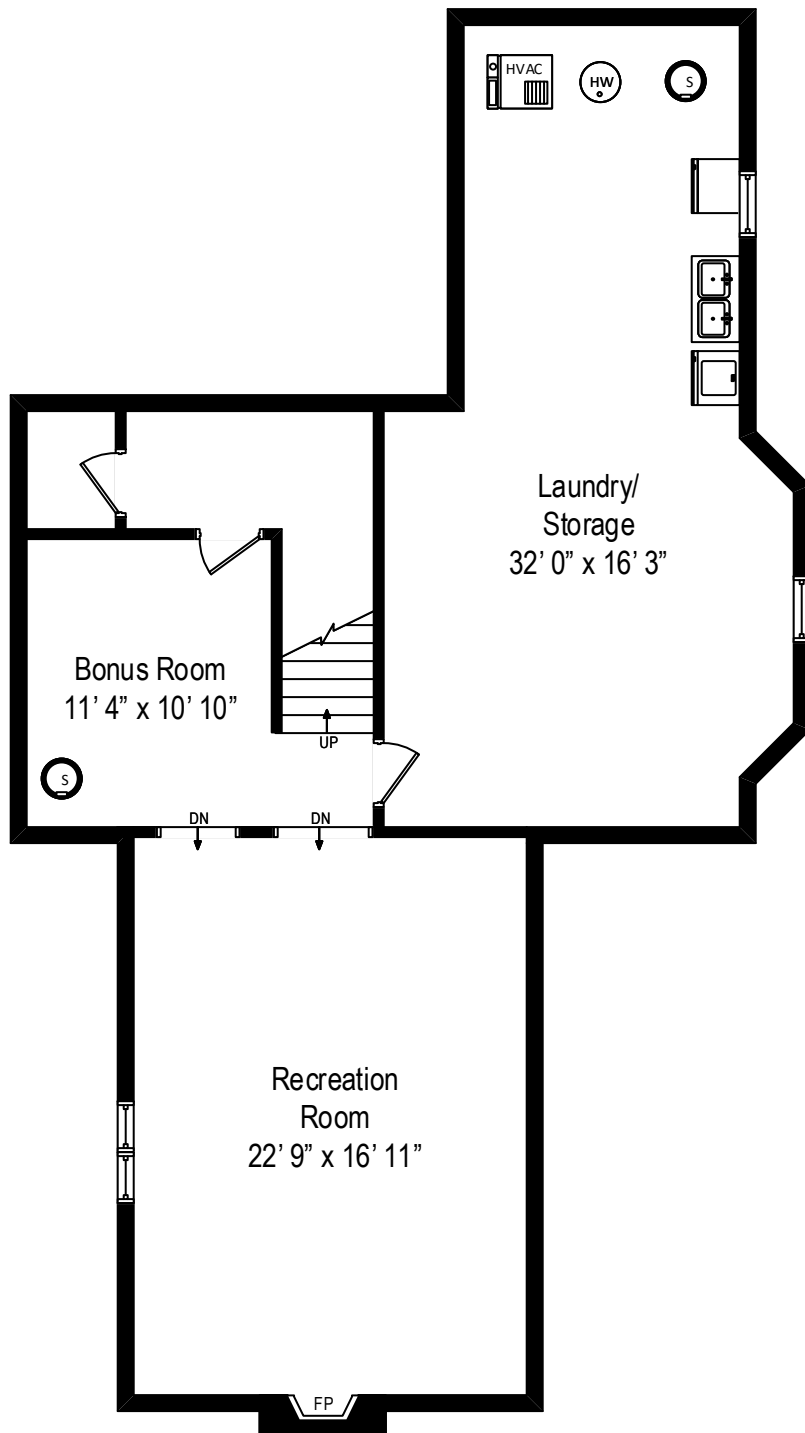

2400 Iroquois Road – Wilmette, IL 60091

First Level

All dimensions are approximate. This plan is for marketing purposes only.

2400 Iroquois Road – Wilmette, IL 60091

Second Level

All dimensions are approximate. This plan is for marketing purposes only.

2400 Iroquois Road – Wilmette, IL 60091

Lower Level

All dimensions are approximate. This plan is for marketing purposes only.