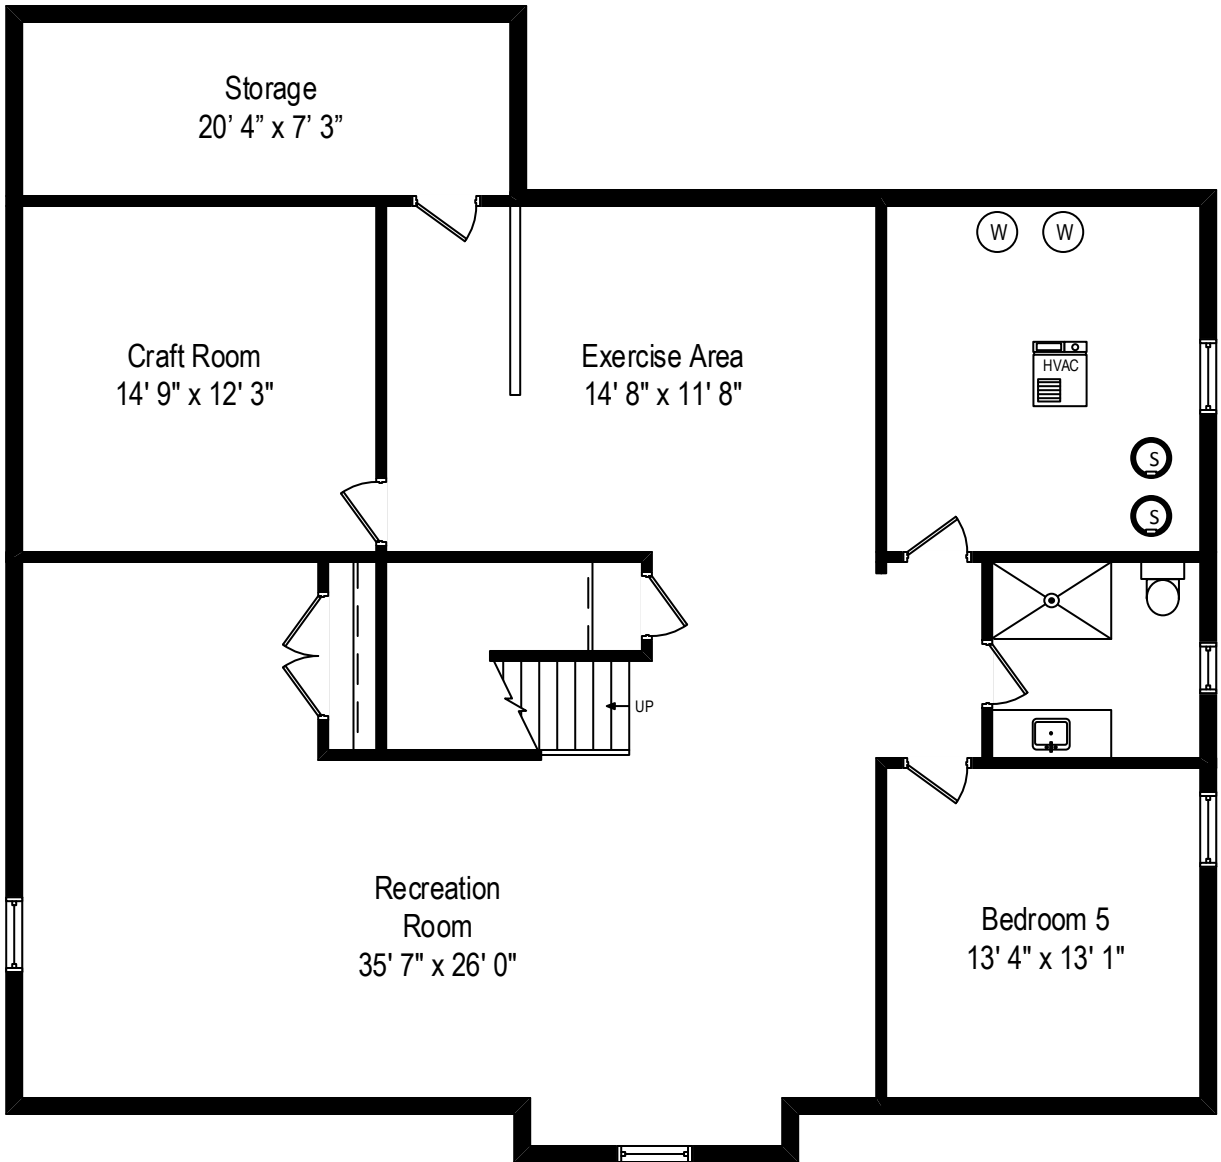

1542 Hawthorne Place – Deerfield, IL 60015

First Level

1542 Hawthorne Place – Deerfield, IL 60015

Second Level

1542 Hawthorne Place – Deerfield, IL 60015

Lower Level

All dimensions are approximate. This plan is for marketing purposes only.