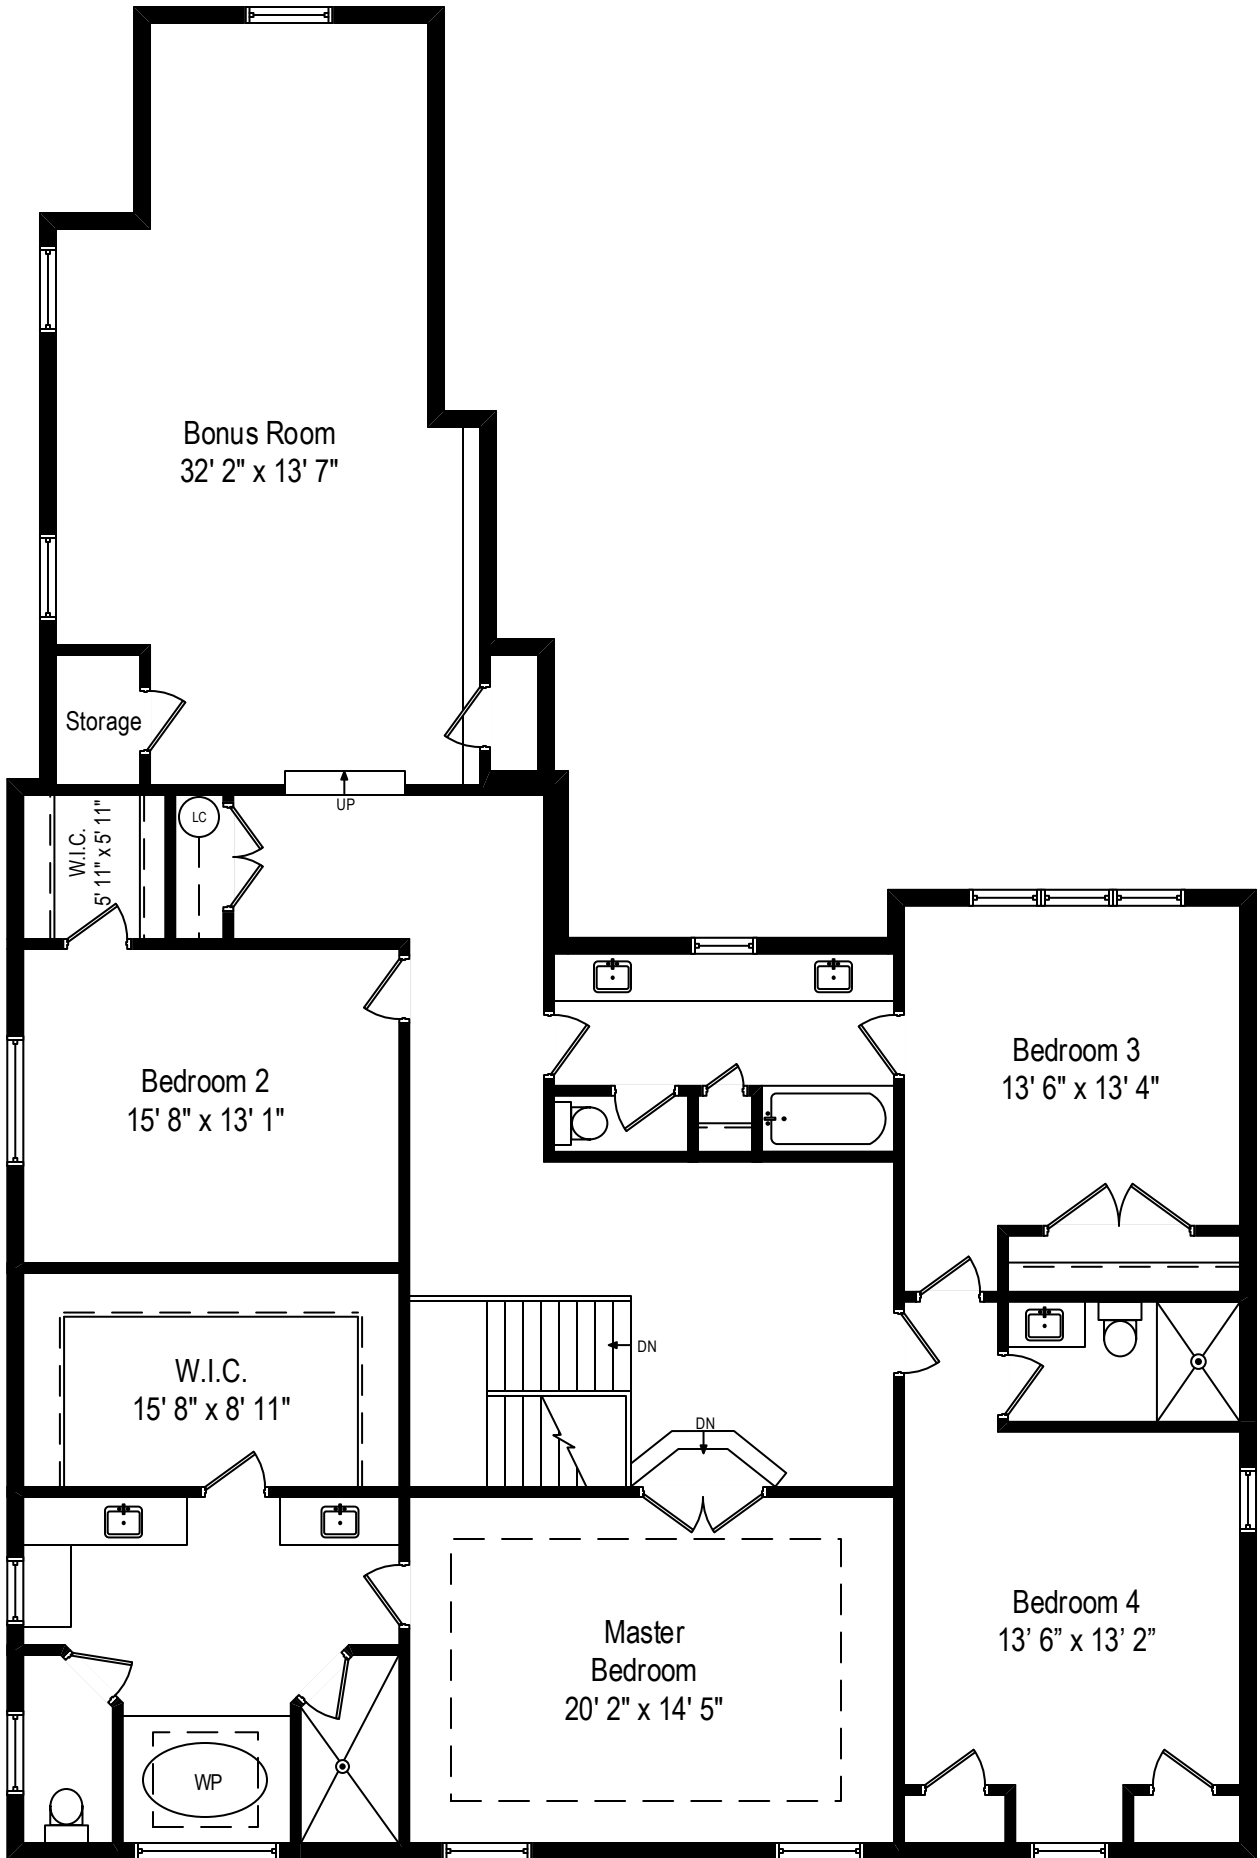

1542 Hawthorne Place – Deerfield, IL 60015

First Level

1542 Hawthorne Place – Deerfield, IL 60015

Second Level

1542 Hawthorne Place – Deerfield, IL 60015

Lower Level

All dimensions are approximate. This plan is for marketing purposes only.