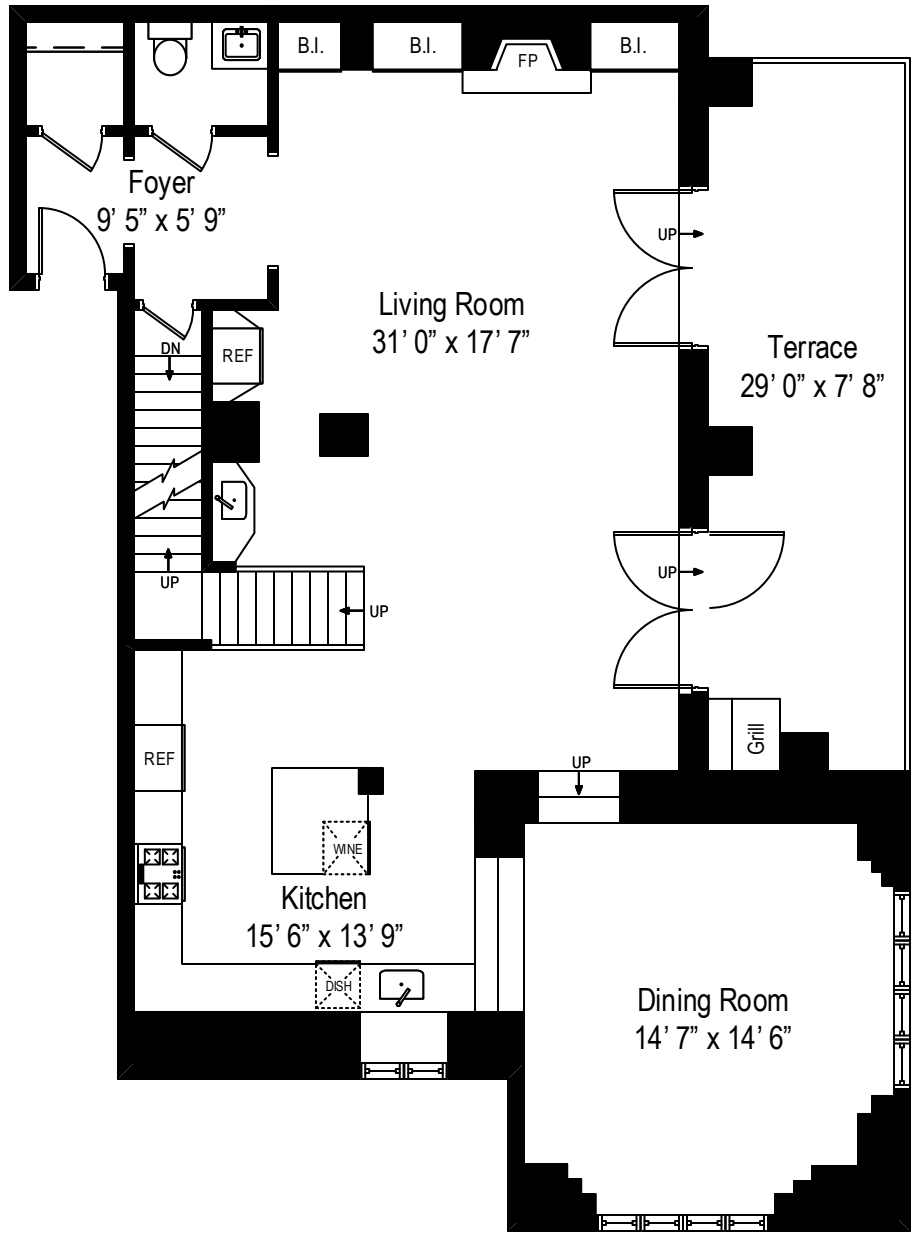

3101 N. Seminary Avenue # A – Chicago IL, 60657

First Level

All dimensions are approximate. This plan is for marketing purposes only.

3101 N. Seminary Avenue # A – Chicago IL, 60657

Second Level

All dimensions are approximate. This plan is for marketing purposes only.

3101 N. Seminary Avenue # A – Chicago IL, 60657

Third Level

All dimensions are approximate. This plan is for marketing purposes only.

3101 N. Seminary Avenue # A – Chicago IL, 60657

Fourth Level

All dimensions are approximate. This plan is for marketing purposes only.