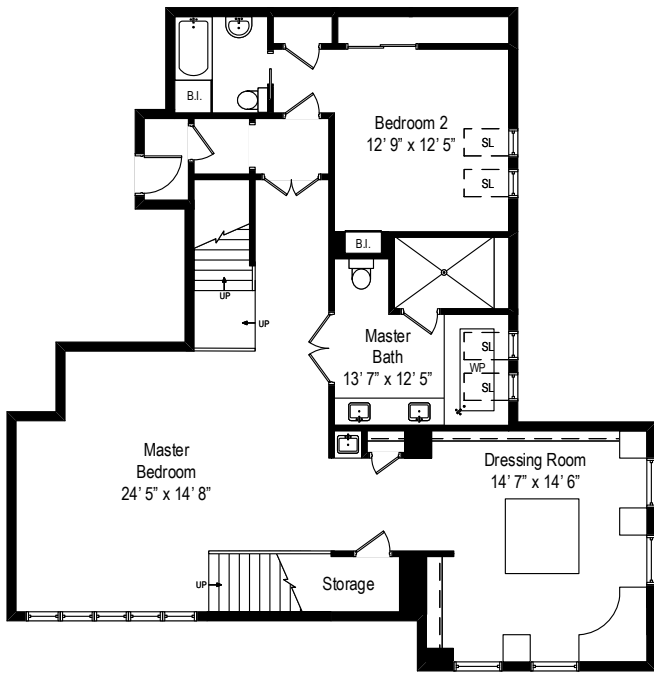

3101 N. Seminary Avenue # A – Chicago IL, 60657

First Level

All dimensions are approximate. This plan is for marketing purposes only.

3101 N. Seminary Avenue # A – Chicago IL, 60657

Second Level

All dimensions are approximate. This plan is for marketing purposes only.

3101 N. Seminary Avenue # A – Chicago IL, 60657

Third Level

All dimensions are approximate. This plan is for marketing purposes only.

3101 N. Seminary Avenue # A – Chicago IL, 60657

Fourth Level

All dimensions are approximate. This plan is for marketing purposes only.