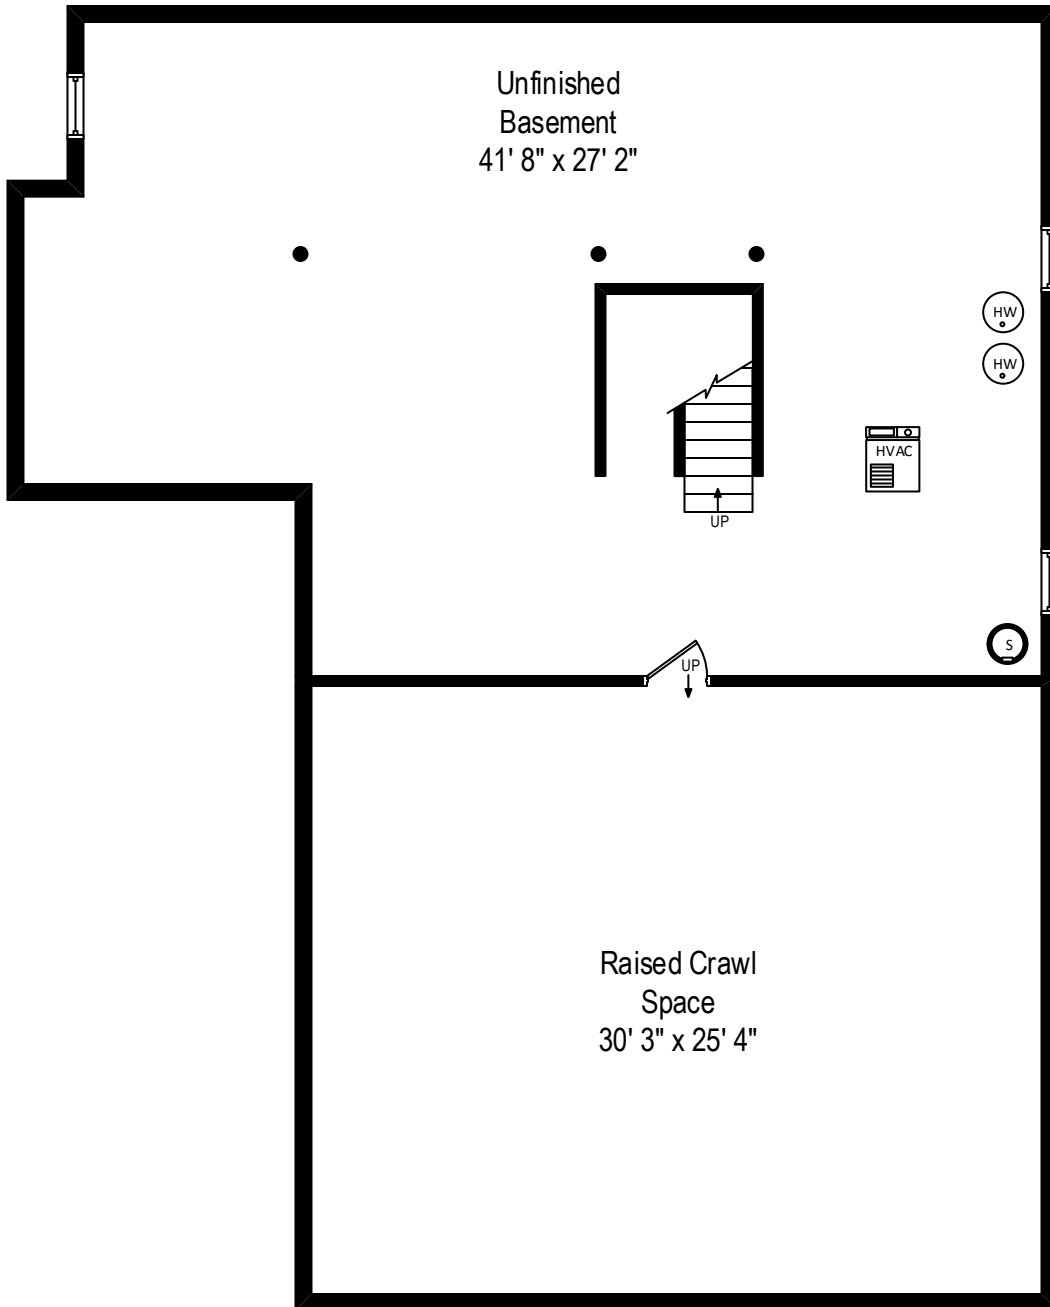

1670 Cornell Court - Lake Forest, IL 60045

First Level

All dimensions are approximate. This plan is for marketing purposes only.

1670 Cornell Court - Lake Forest, IL 60045

Second Level

1670 Cornell Court - Lake Forest, IL 60045

Lower Level