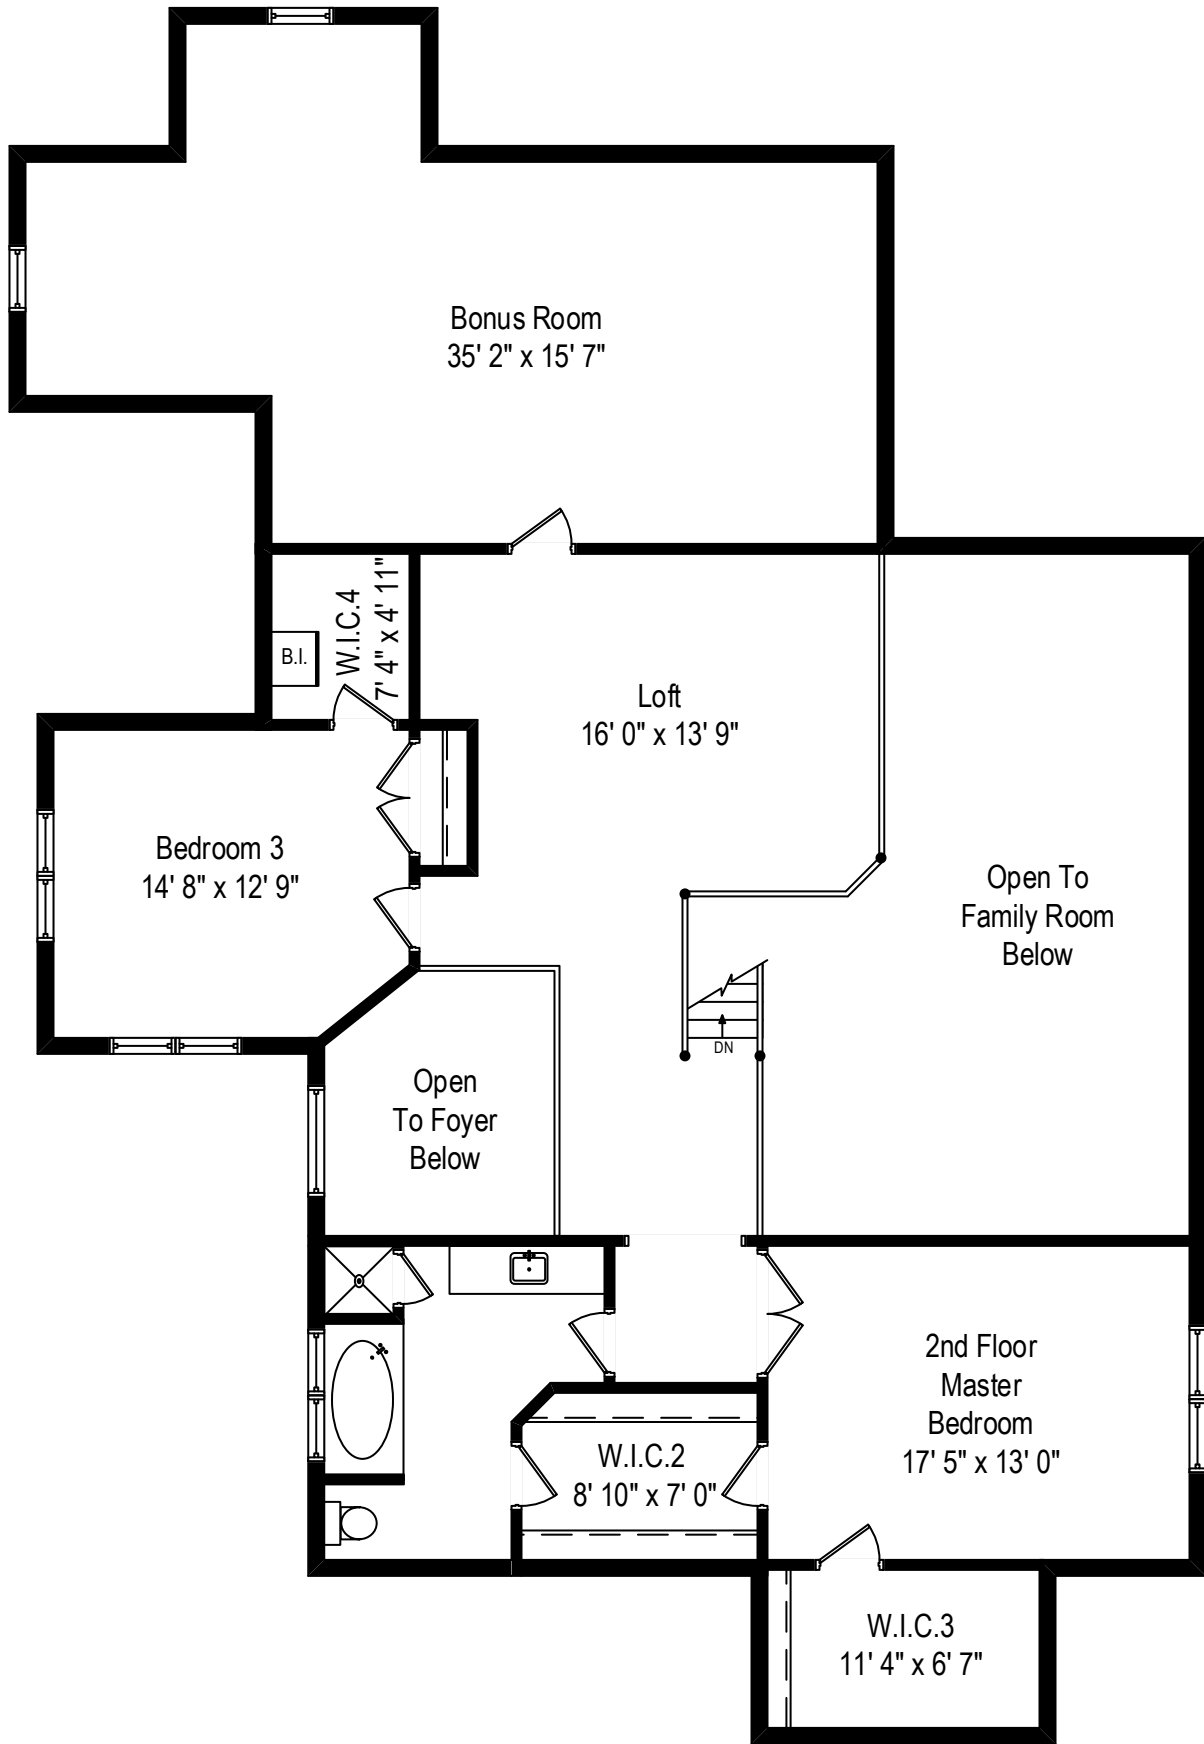

1670 Cornell Court - Lake Forest, IL 60045

First Level

All dimensions are approximate. This plan is for marketing purposes only.

1670 Cornell Court - Lake Forest, IL 60045

Second Level

1670 Cornell Court - Lake Forest, IL 60045

Lower Level