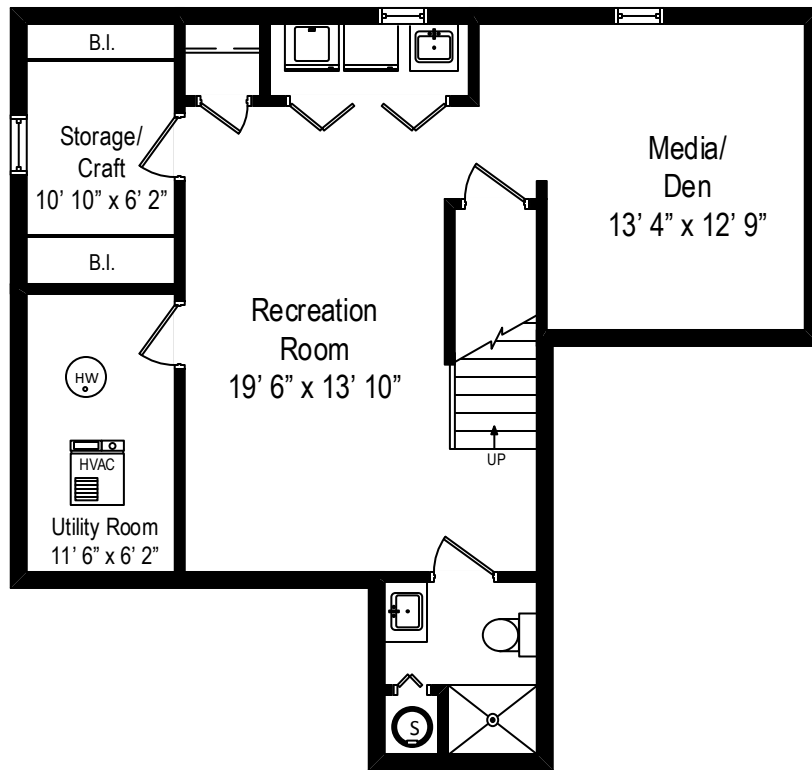

2126 Elmwood – Wilmette, IL 60091

First Level

2126 Elmwood – Wilmette, IL 60091

Second Level

All dimensions are approximate. This plan is for marketing purposes only.

2126 Elmwood – Wilmette, IL 60091

Lower Level