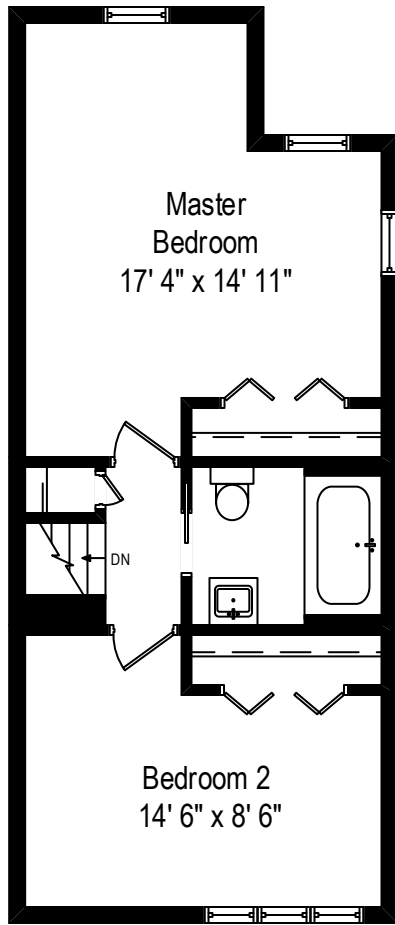

6037 N. Navarre Avenue - Chicago, IL 60631

First Level

6037 N. Navarre Avenue - Chicago, IL 60631

Second Level

All dimensions are approximate. This plan is for marketing purposes only.

6037 N. Navarre Avenue - Chicago, IL 60631

Lower Level

All dimensions are approximate. This plan is for marketing purposes only.