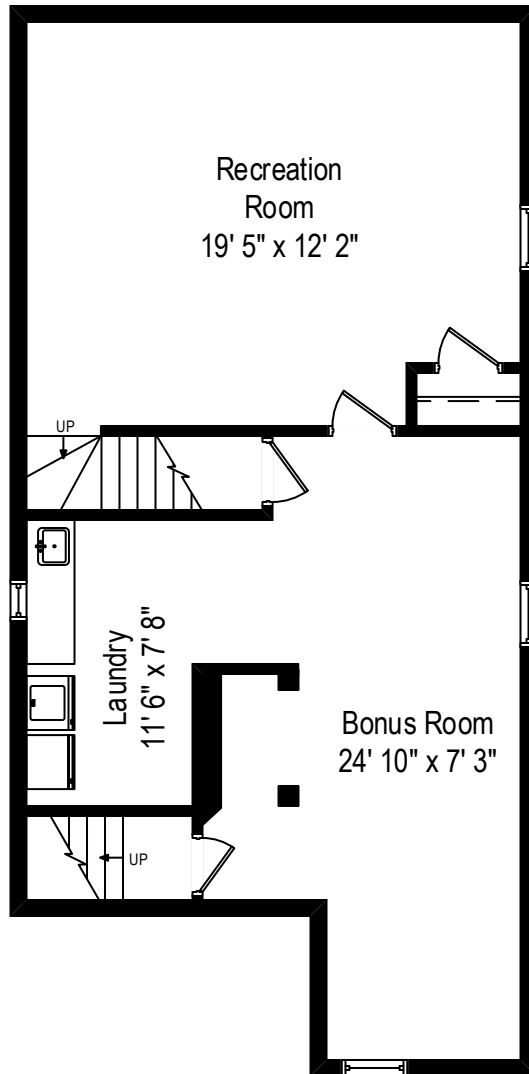

6037 N. Navarre Avenue - Chicago, IL 60631

First Level

6037 N. Navarre Avenue - Chicago, IL 60631

Second Level

All dimensions are approximate. This plan is for marketing purposes only.

6037 N. Navarre Avenue - Chicago, IL 60631

Lower Level

All dimensions are approximate. This plan is for marketing purposes only.