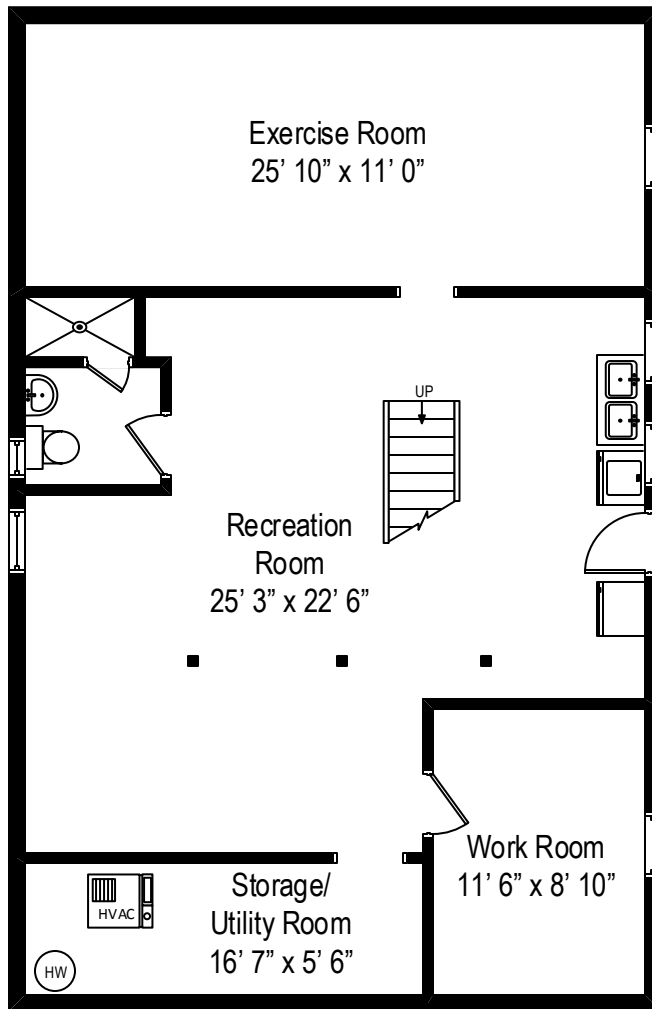

792 Foxdale - Winnetka, IL 60093

First Level

All dimensions are approximate. This plan is for marketing purposes only.

792 Foxdale - Winnetka, IL 60093

Second Level

All dimensions are approximate. This plan is for marketing purposes only.

792 Foxdale - Winnetka, IL 60093

Lower Level

All dimensions are approximate. This plan is for marketing purposes only.