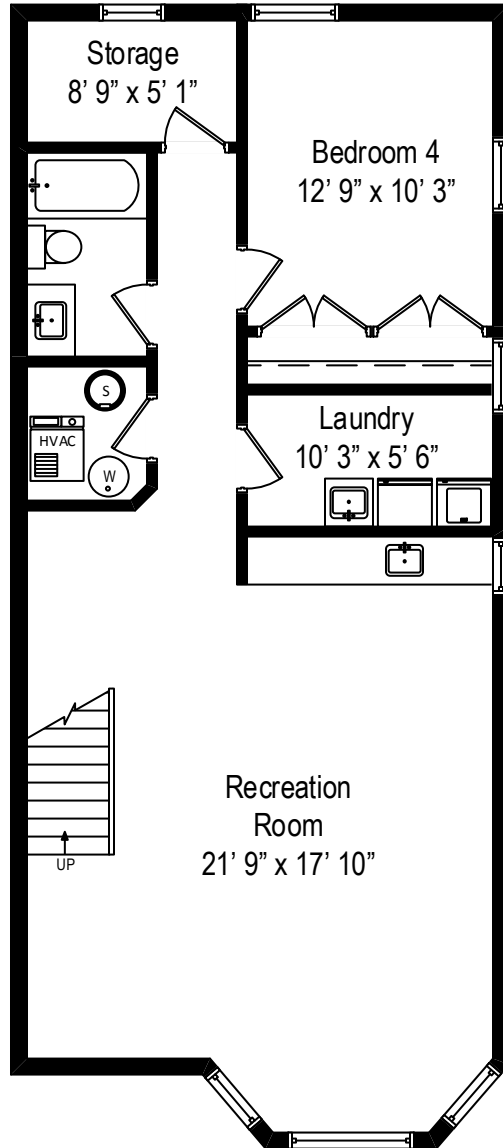

2523 N Monticello Avenue – Chicago, IL 60647

First Level

All dimensions are approximate. This plan is for marketing purposes only.

2523 N Monticello Avenue – Chicago, IL 60647

Second Level

2523 N Monticello Avenue – Chicago, IL 60647

Lower Level