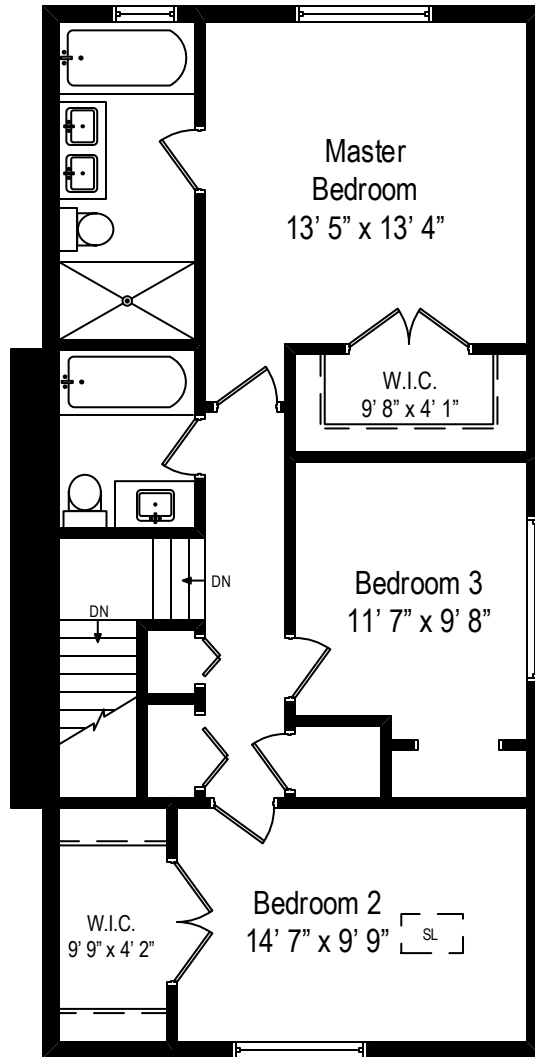

2523 N Monticello Avenue – Chicago, IL 60647

First Level

All dimensions are approximate. This plan is for marketing purposes only.

2523 N Monticello Avenue – Chicago, IL 60647

Second Level

2523 N Monticello Avenue – Chicago, IL 60647

Lower Level