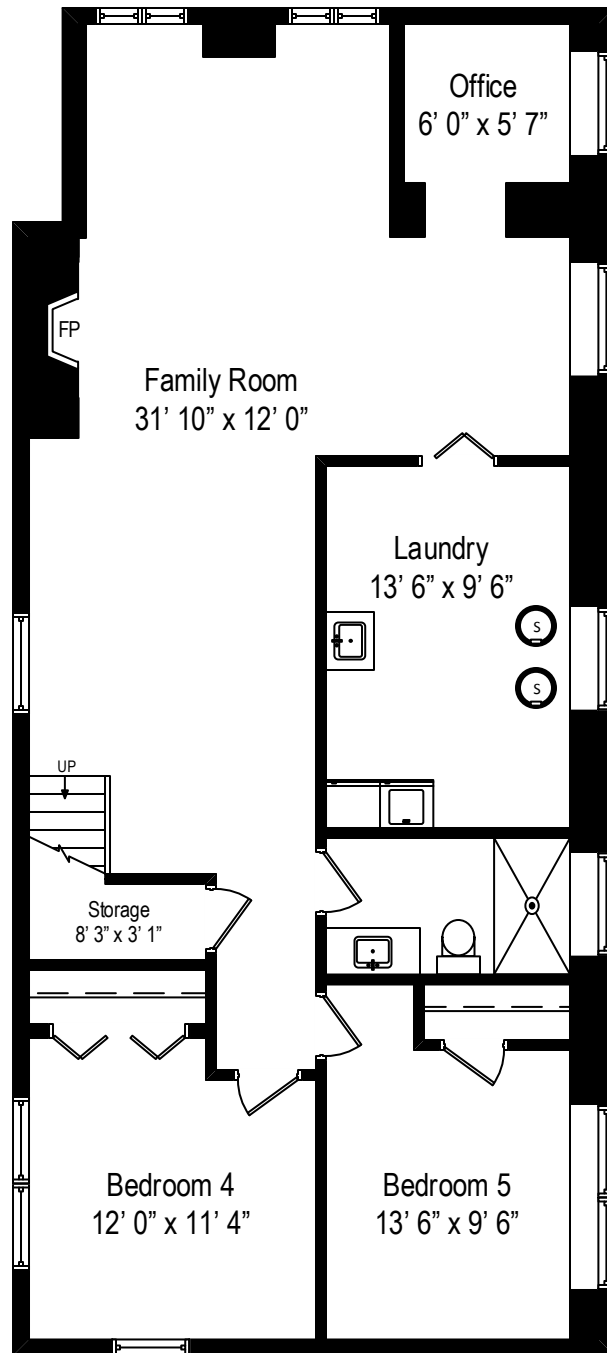

4048 W. Argyle Street – Chicago, IL 60630

First Level

4048 W. Argyle Street – Chicago, IL 60630

Second Level

4048 W. Argyle Street – Chicago, IL 60630

Lower Level