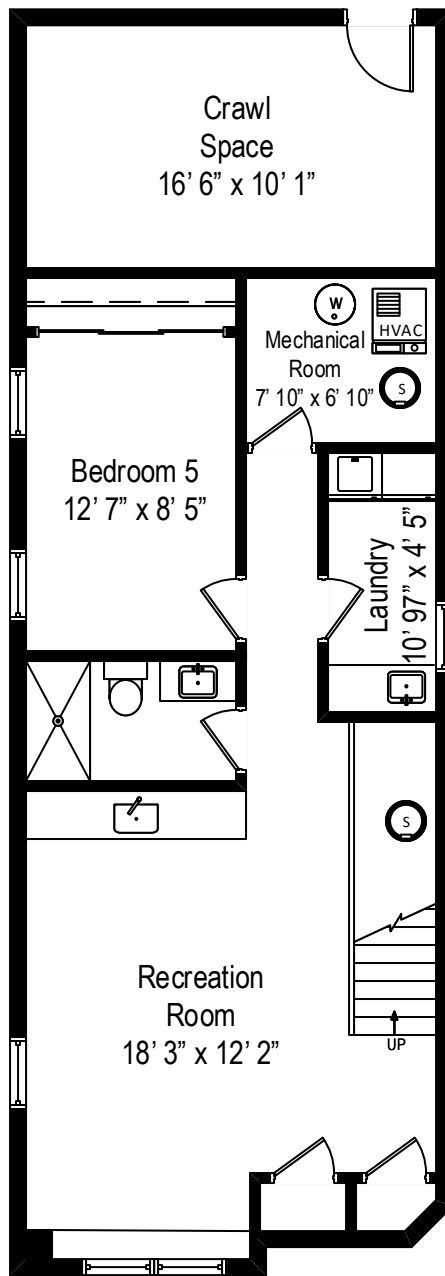

1845 W. Cuyler Avenue – Chicago, IL 60613

First Level

All dimensions are approximate. This plan is for marketing purposes only.

1845 W. Cuyler Avenue – Chicago, IL 60613

Second Level

All dimensions are approximate. This plan is for marketing purposes only.

1845 W. Cuyler Avenue – Chicago, IL 60613

Third Level

All dimensions are approximate. This plan is for marketing purposes only.

1845 W. Cuyler Avenue – Chicago, IL 60613

Lower Level

All dimensions are approximate. This plan is for marketing purposes only.