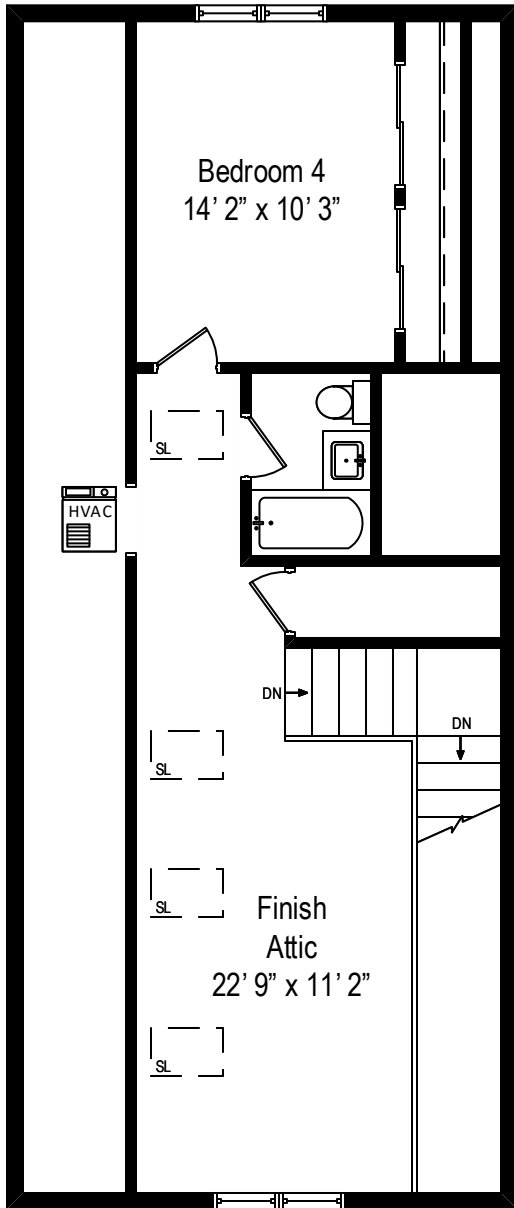

1845 W. Cuyler Avenue – Chicago, IL 60613

First Level

All dimensions are approximate. This plan is for marketing purposes only.

1845 W. Cuyler Avenue – Chicago, IL 60613

Second Level

All dimensions are approximate. This plan is for marketing purposes only.

1845 W. Cuyler Avenue – Chicago, IL 60613

Third Level

All dimensions are approximate. This plan is for marketing purposes only.

1845 W. Cuyler Avenue – Chicago, IL 60613

Lower Level

All dimensions are approximate. This plan is for marketing purposes only.