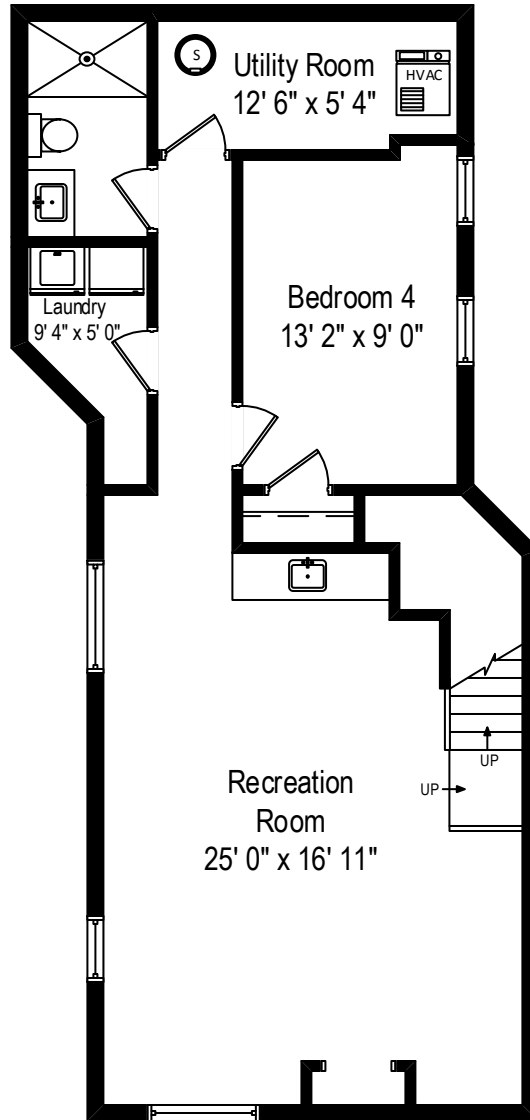

4846 N. Oakley Avenue - Chicago, IL 60625

First Level

All dimensions are approximate. This plan is for marketing purposes only.

4846 N. Oakley Avenue - Chicago, IL 60625

Second Level

All dimensions are approximate. This plan is for marketing purposes only.

4846 N. Oakley Avenue - Chicago, IL 60625

Lower Level

All dimensions are approximate. This plan is for marketing purposes only.