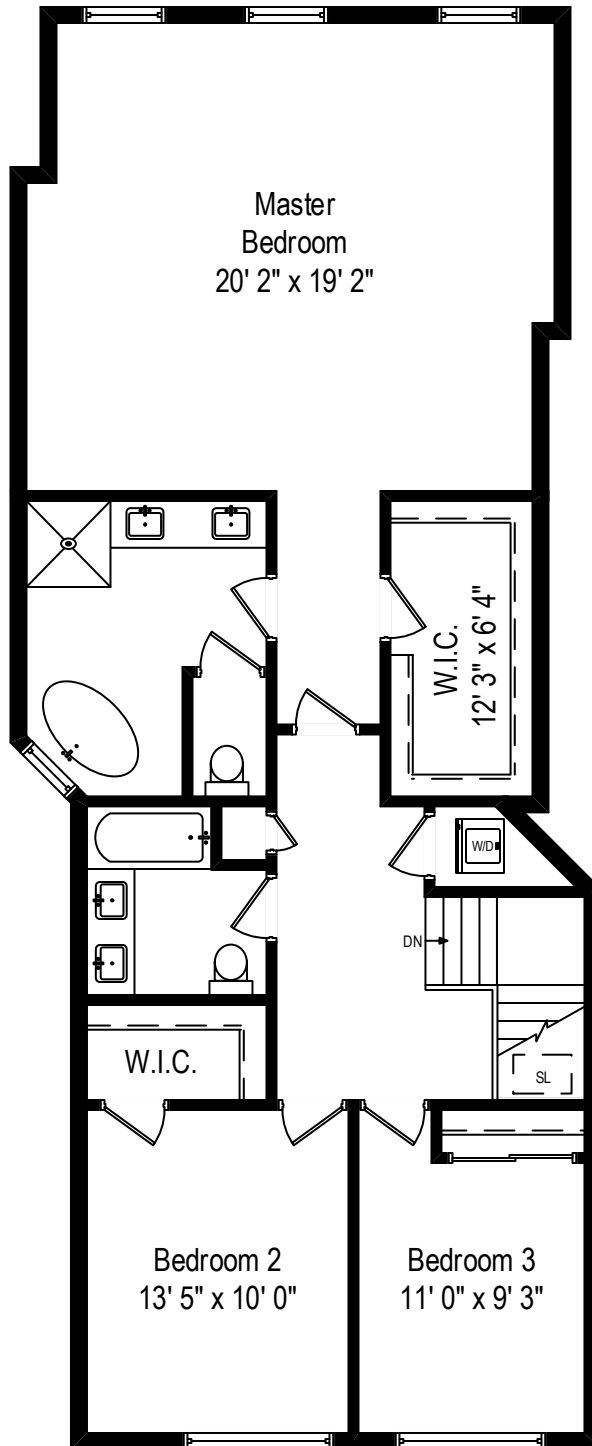

4846 N. Oakley Avenue - Chicago, IL 60625

First Level

All dimensions are approximate. This plan is for marketing purposes only.

4846 N. Oakley Avenue - Chicago, IL 60625

Second Level

All dimensions are approximate. This plan is for marketing purposes only.

4846 N. Oakley Avenue - Chicago, IL 60625

Lower Level

All dimensions are approximate. This plan is for marketing purposes only.