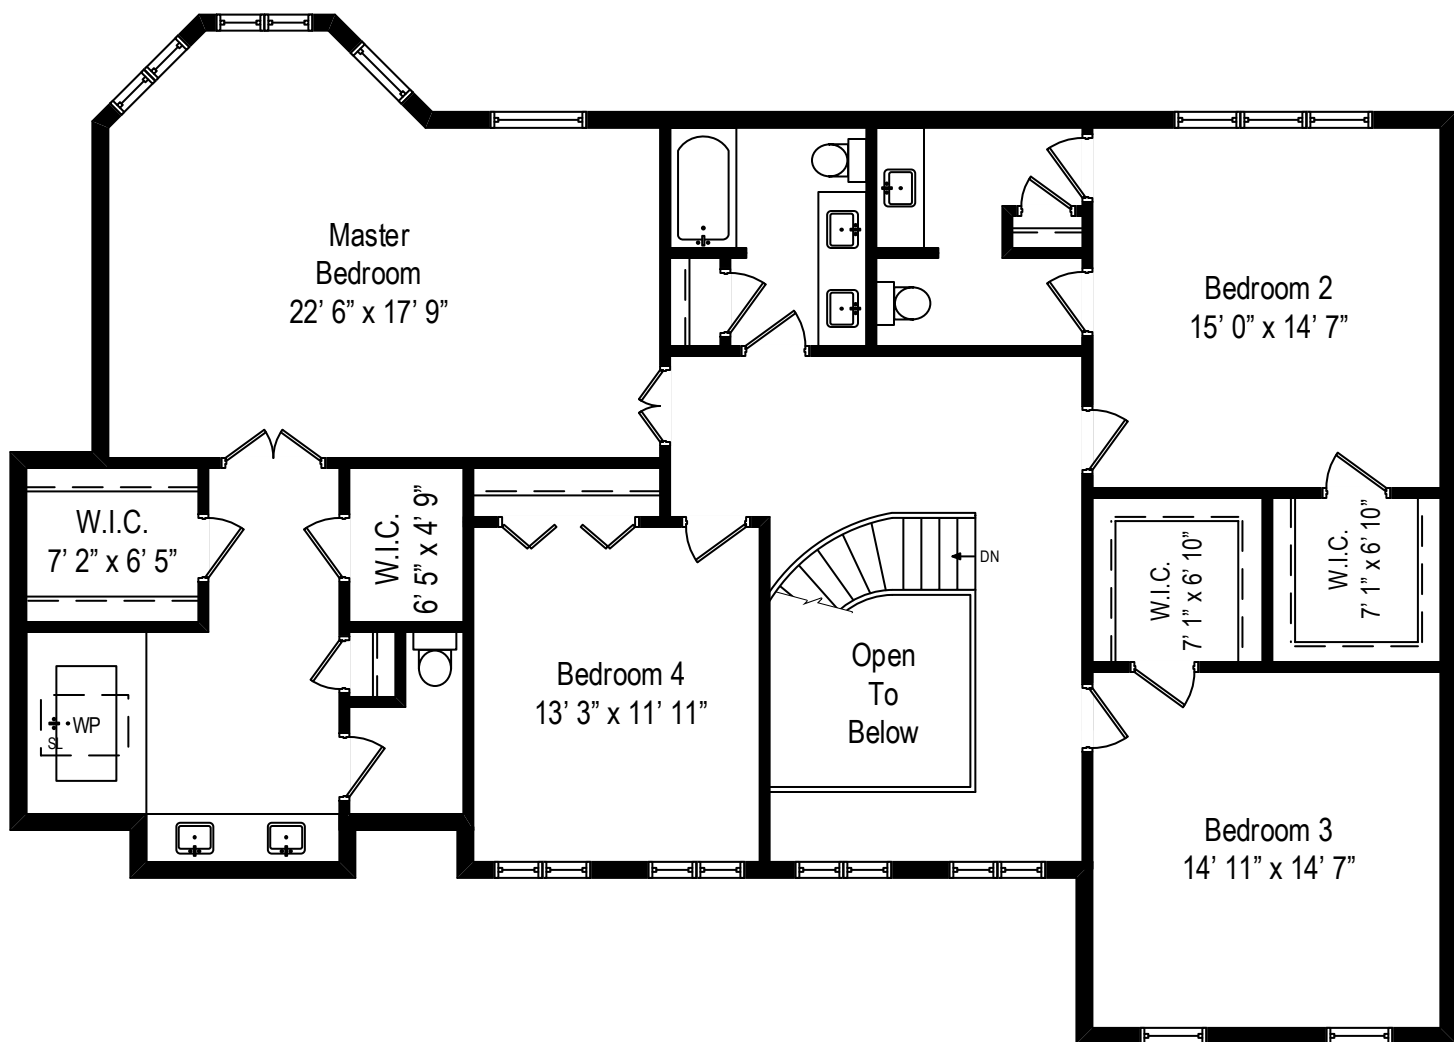

31 Sandpiper Lane – Lake Forest, IL 60045

First Level

All dimensions are approximate. This plan is for marketing purposes only.

31 Sandpiper Lane – Lake Forest, IL 60045

Second Level

All dimensions are approximate. This plan is for marketing purposes only.

31 Sandpiper Lane – Lake Forest, IL 60045

Lower Level

All dimensions are approximate. This plan is for marketing purposes only.