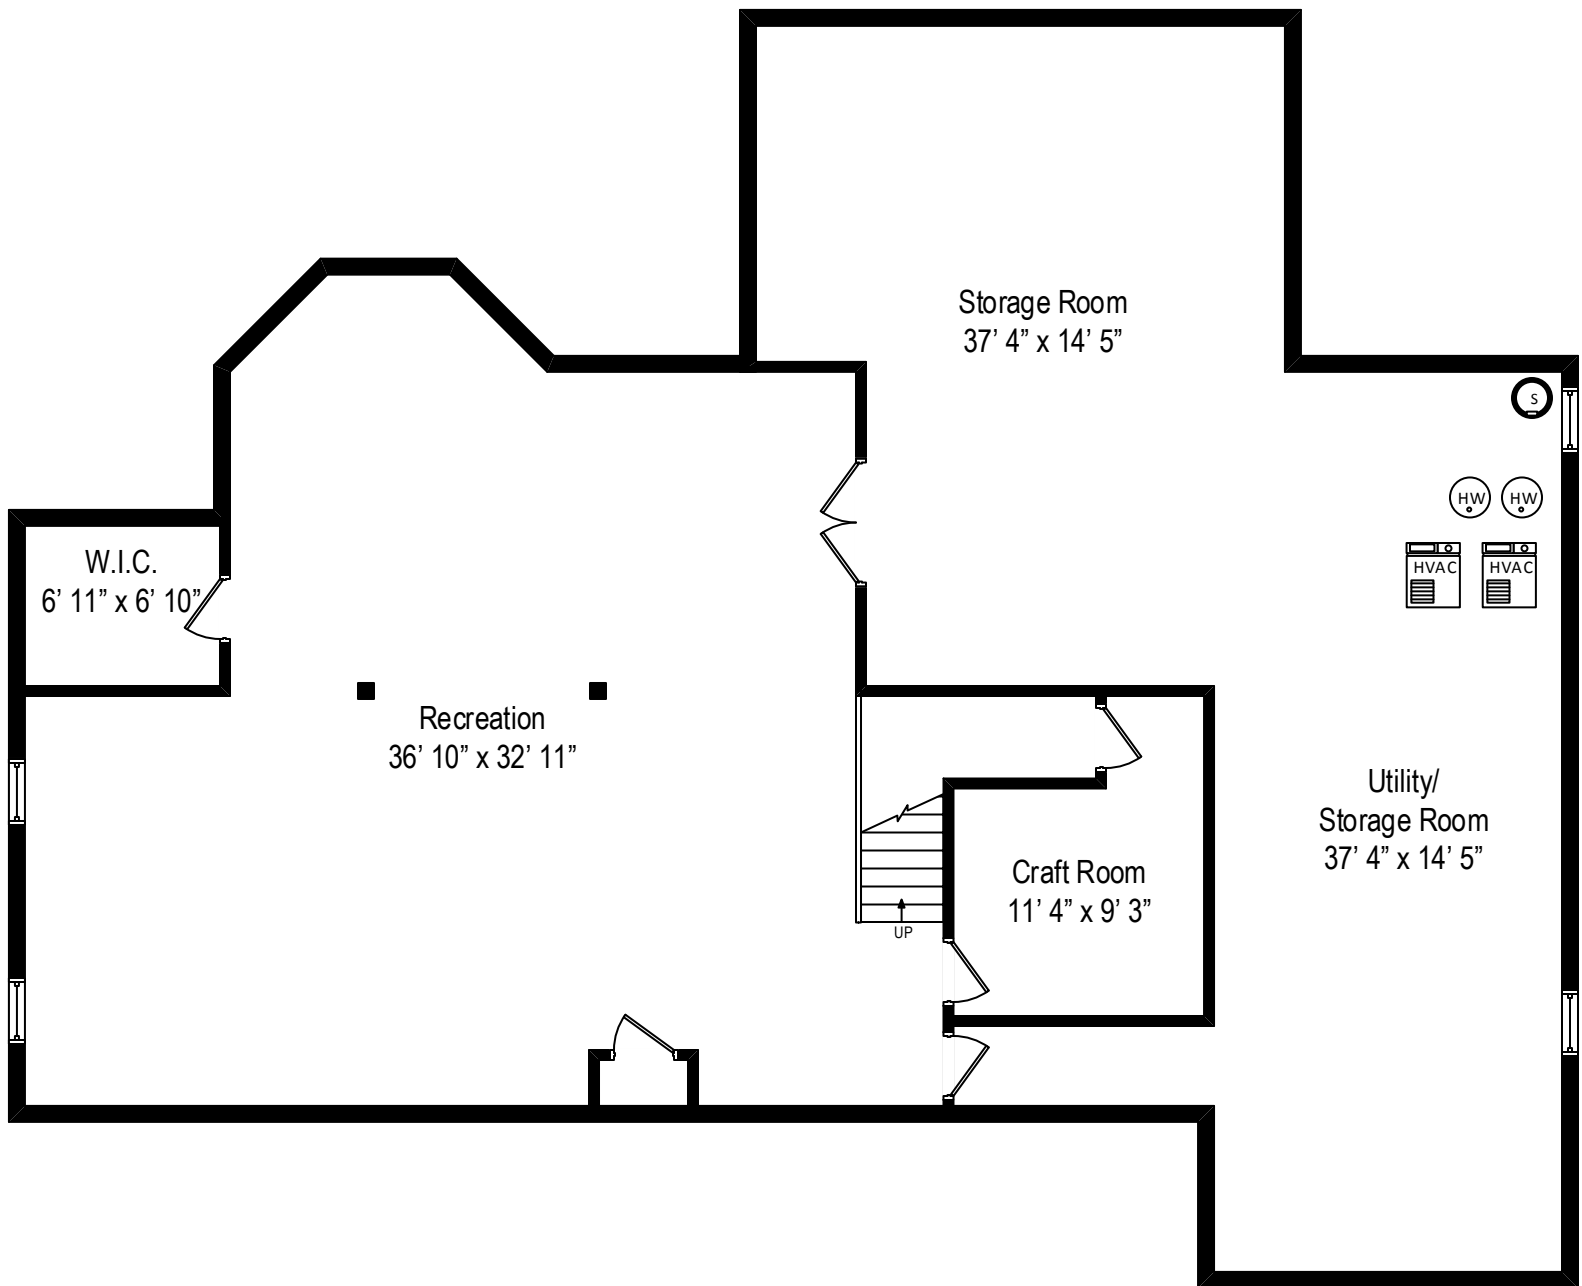

31 Sandpiper Lane – Lake Forest, IL 60045

First Level

All dimensions are approximate. This plan is for marketing purposes only.

31 Sandpiper Lane – Lake Forest, IL 60045

Second Level

All dimensions are approximate. This plan is for marketing purposes only.

31 Sandpiper Lane – Lake Forest, IL 60045

Lower Level

All dimensions are approximate. This plan is for marketing purposes only.