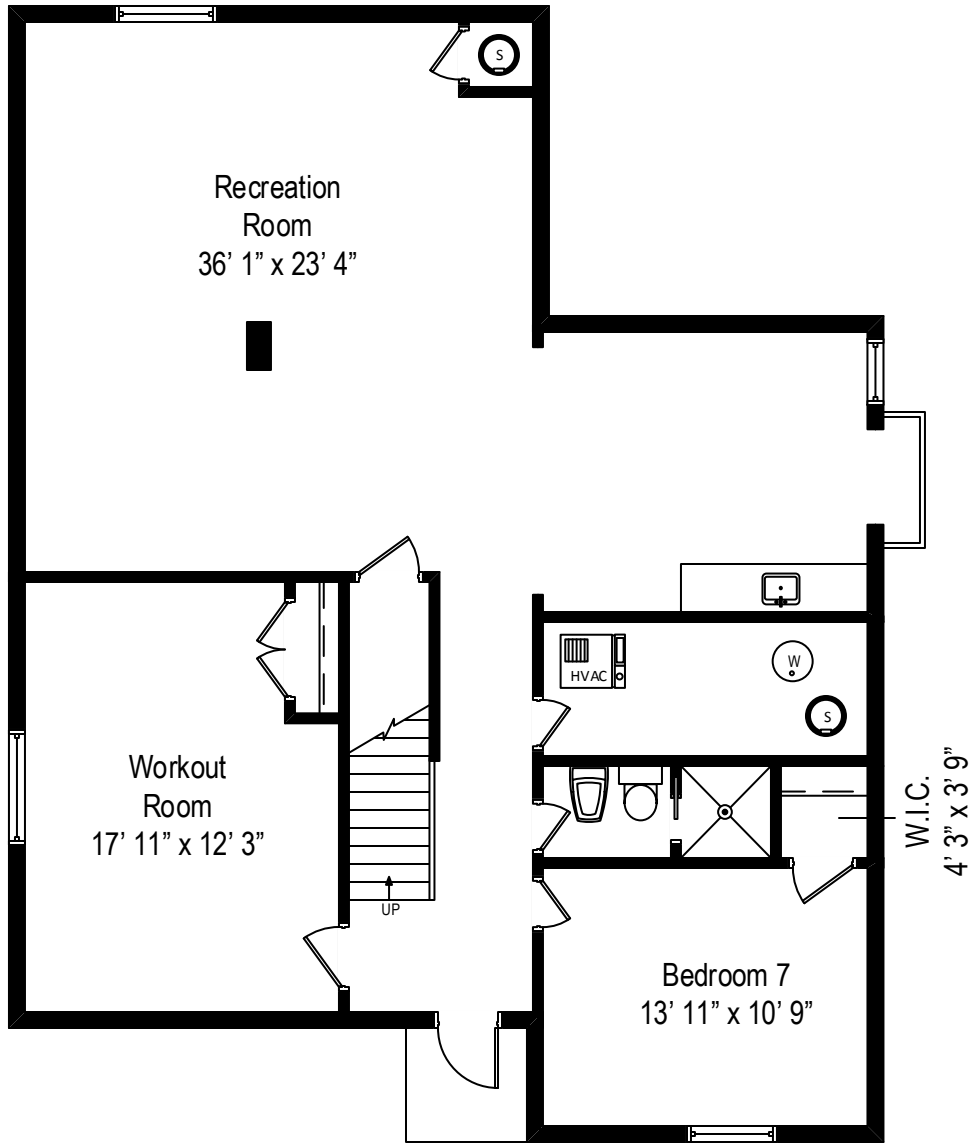

2222 Washington Avenue - Wilmette, IL 60091

First Level

All dimensions are approximate. This plan is for marketing purposes only.

2222 Washington Avenue - Wilmette, IL 60091

Second Level

2222 Washington Avenue - Wilmette, IL 60091

Lower Level