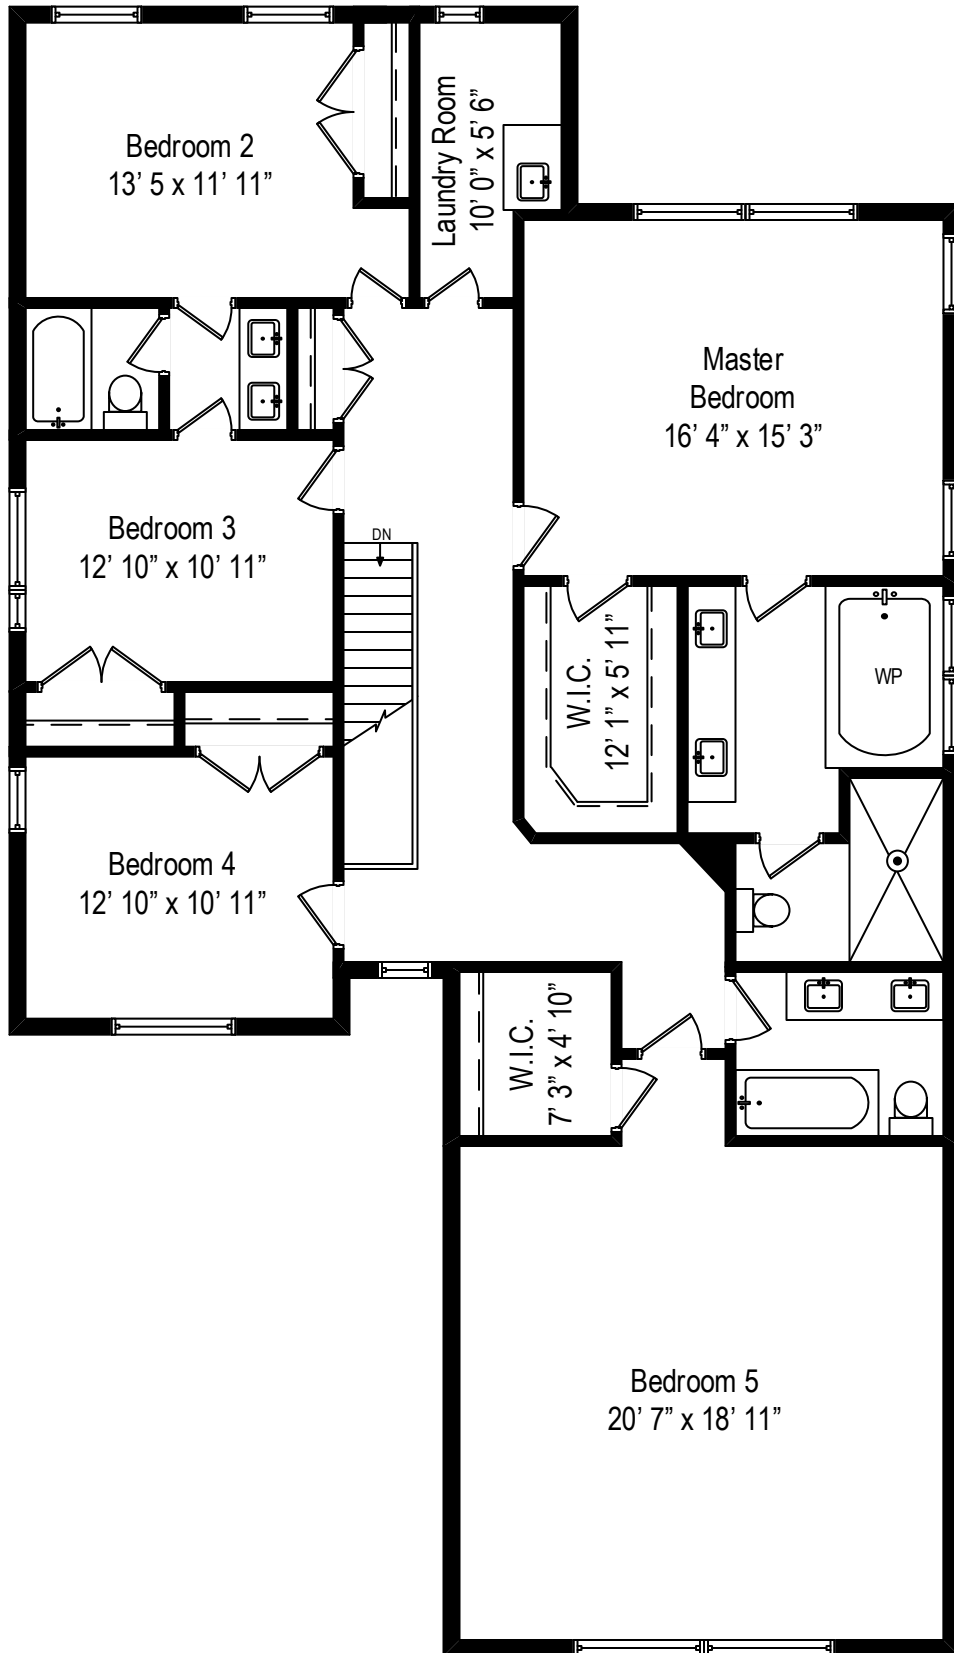

2222 Washington Avenue - Wilmette, IL 60091

First Level

All dimensions are approximate. This plan is for marketing purposes only.

2222 Washington Avenue - Wilmette, IL 60091

Second Level

2222 Washington Avenue - Wilmette, IL 60091

Lower Level