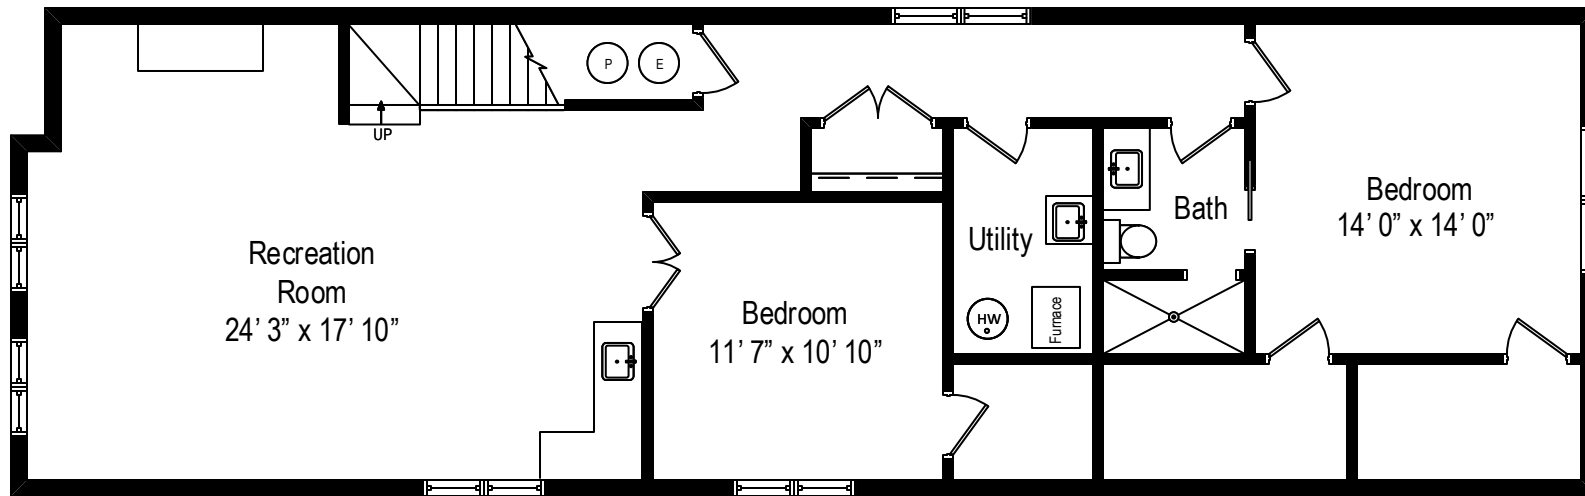

2515 W. Carmen – Chicago, IL 60625

Main Level

All dimensions are approximate. This plan is for marketing purposes only.

2515 W. Carmen – Chicago, IL 60625

Top Level

All dimensions are approximate. This plan is for marketing purposes only.

2515 W. Carmen – Chicago, IL 60625

Lower Level

All dimensions are approximate. This plan is for marketing purposes only.