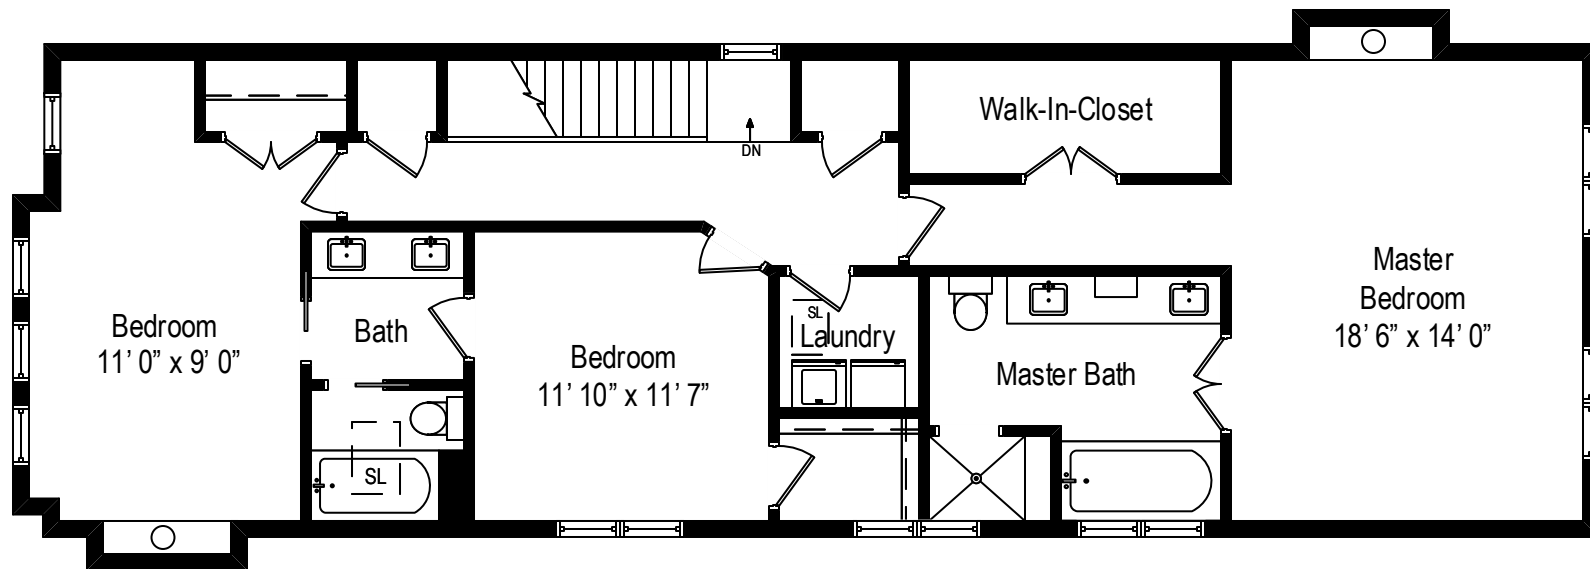

2515 W. Carmen – Chicago, IL 60625

Main Level

All dimensions are approximate. This plan is for marketing purposes only.

2515 W. Carmen – Chicago, IL 60625

Top Level

All dimensions are approximate. This plan is for marketing purposes only.

2515 W. Carmen – Chicago, IL 60625

Lower Level

All dimensions are approximate. This plan is for marketing purposes only.