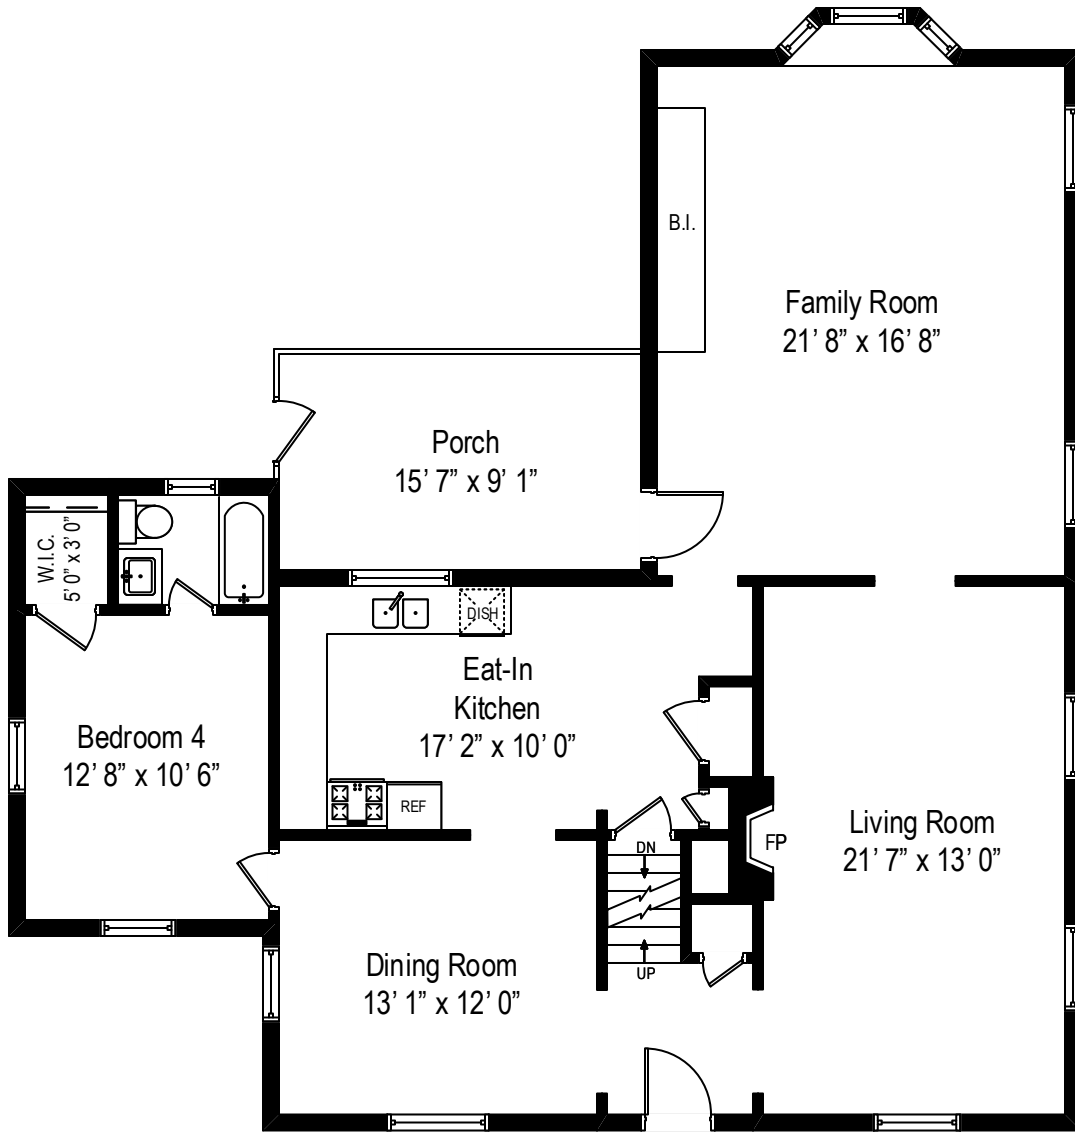

2 Car Detached Garage

716 Beaver Road - Glenview, IL 60025

First Level

All dimensions are approximate. This plan is for marketing purposes only.

716 Beaver Road - Glenview, IL 60025

Second Level

All dimensions are approximate. This plan is for marketing purposes only.

716 Beaver Road - Glenview, IL 60025

Lower Level

All dimensions are approximate. This plan is for marketing purposes only.