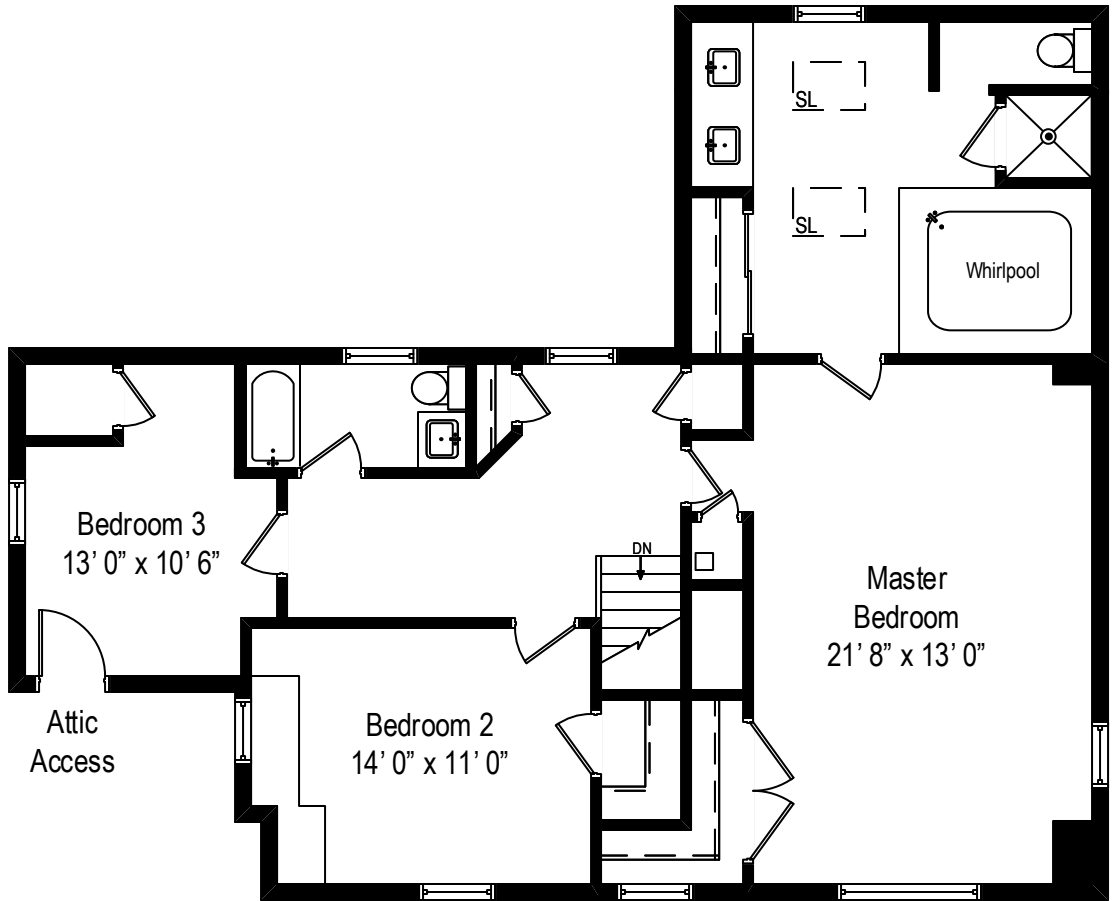

2 Car Detached Garage

716 Beaver Road - Glenview, IL 60025

First Level

All dimensions are approximate. This plan is for marketing purposes only.

716 Beaver Road - Glenview, IL 60025

Second Level

All dimensions are approximate. This plan is for marketing purposes only.

716 Beaver Road - Glenview, IL 60025

Lower Level

All dimensions are approximate. This plan is for marketing purposes only.