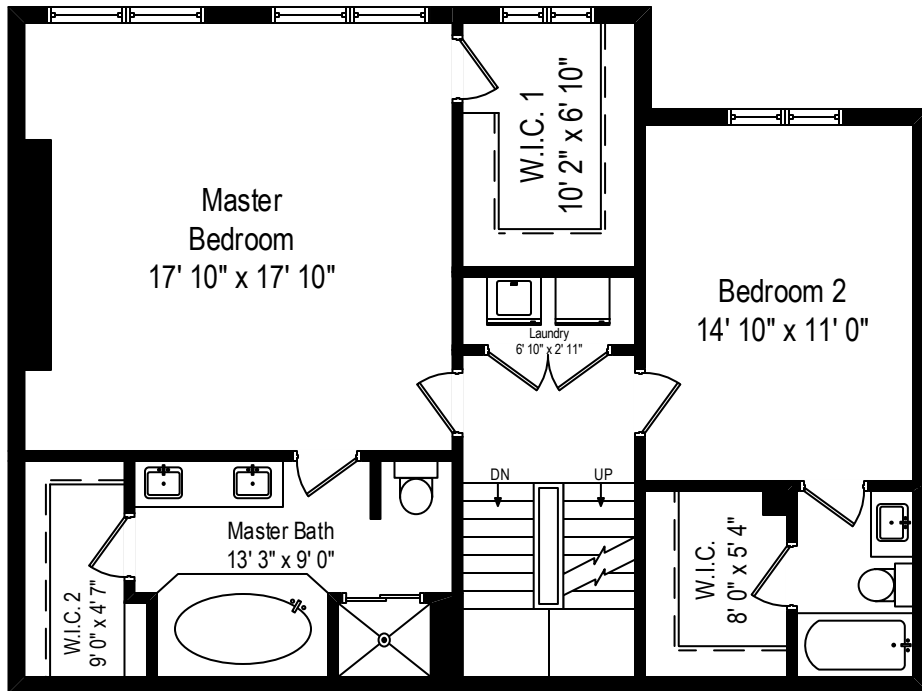

2752 Valor Road – Glenview, IL 60026

First Level

All dimensions are approximate. This plan is for marketing purposes only.

2752 Valor Road – Glenview, IL 60026

Second Level

All dimensions are approximate. This plan is for marketing purposes only.

2752 Valor Road – Glenview, IL 60026

Third Level

2752 Valor Road – Glenview, IL 60026

Fourth Level

All dimensions are approximate. This plan is for marketing purposes only.