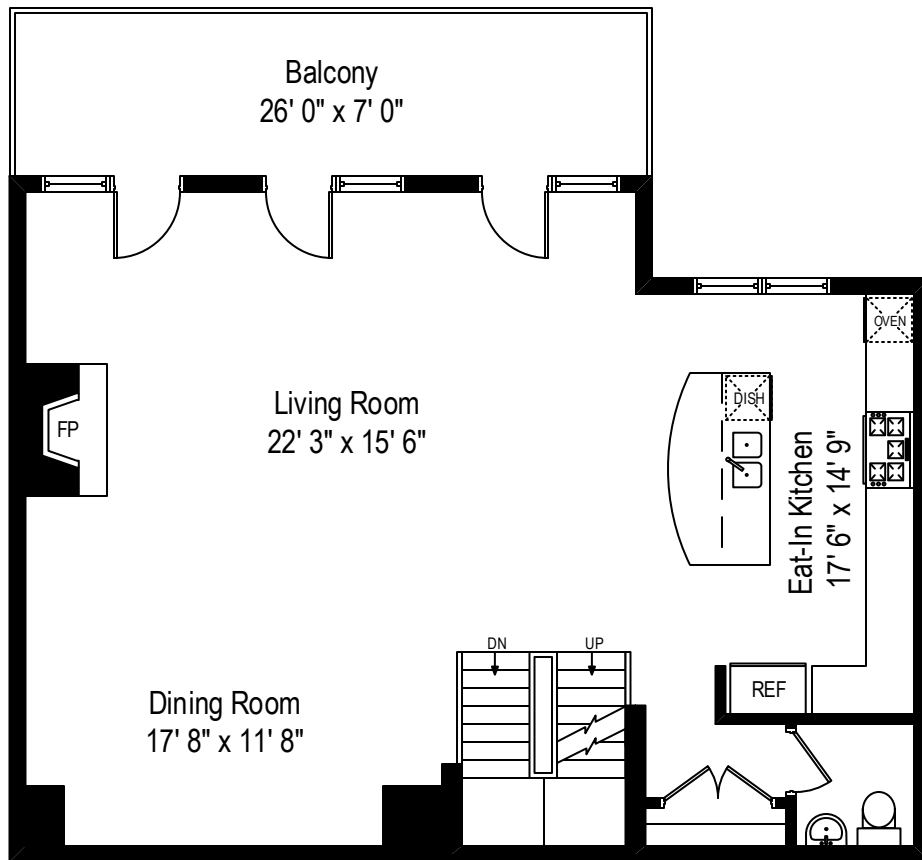

2752 Valor Road – Glenview, IL 60026

First Level

All dimensions are approximate. This plan is for marketing purposes only.

2752 Valor Road – Glenview, IL 60026

Second Level

All dimensions are approximate. This plan is for marketing purposes only.

2752 Valor Road – Glenview, IL 60026

Third Level

2752 Valor Road – Glenview, IL 60026

Fourth Level

All dimensions are approximate. This plan is for marketing purposes only.