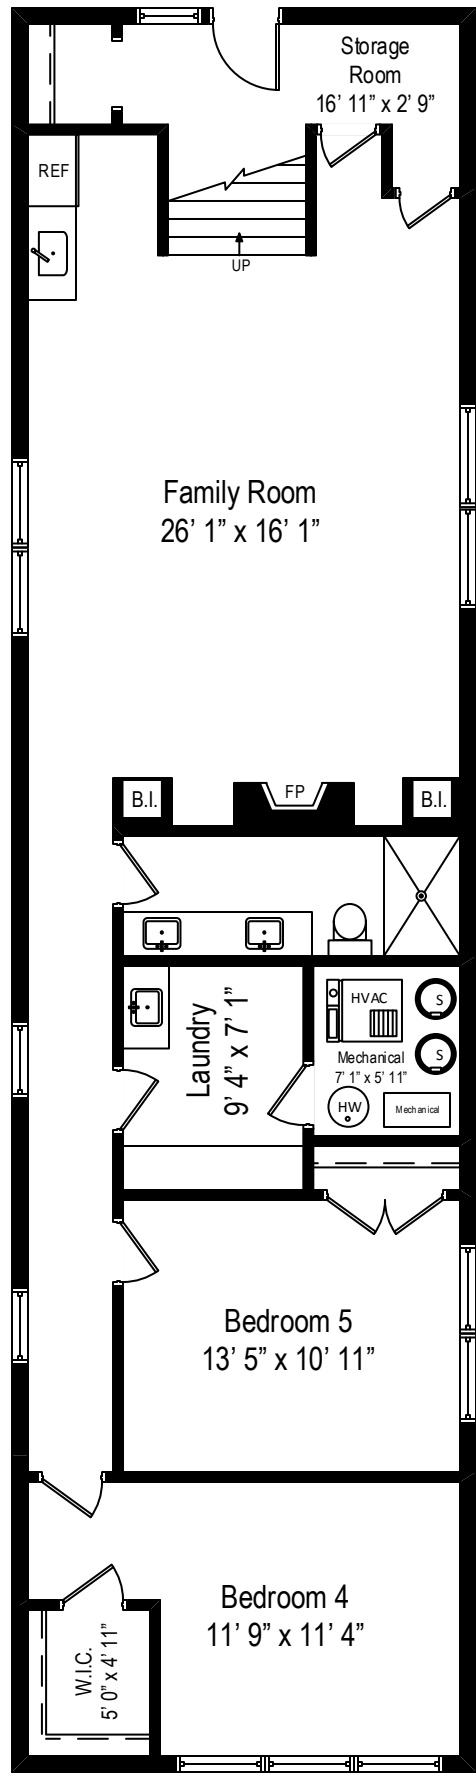

3757 Wayne – Chicago, IL 60613

First Level

All dimensions are approximate. This plan is for marketing purposes only.

3757 Wayne – Chicago, IL 60613  
 Second Level

All dimensions are approximate. This plan is for marketing purposes only.

3757 Wayne – Chicago, IL 60613

Third Level

All dimensions are approximate. This plan is for marketing purposes only.

3757 Wayne – Chicago, IL 60613

Lower Level

All dimensions are approximate. This plan is for marketing purposes only.