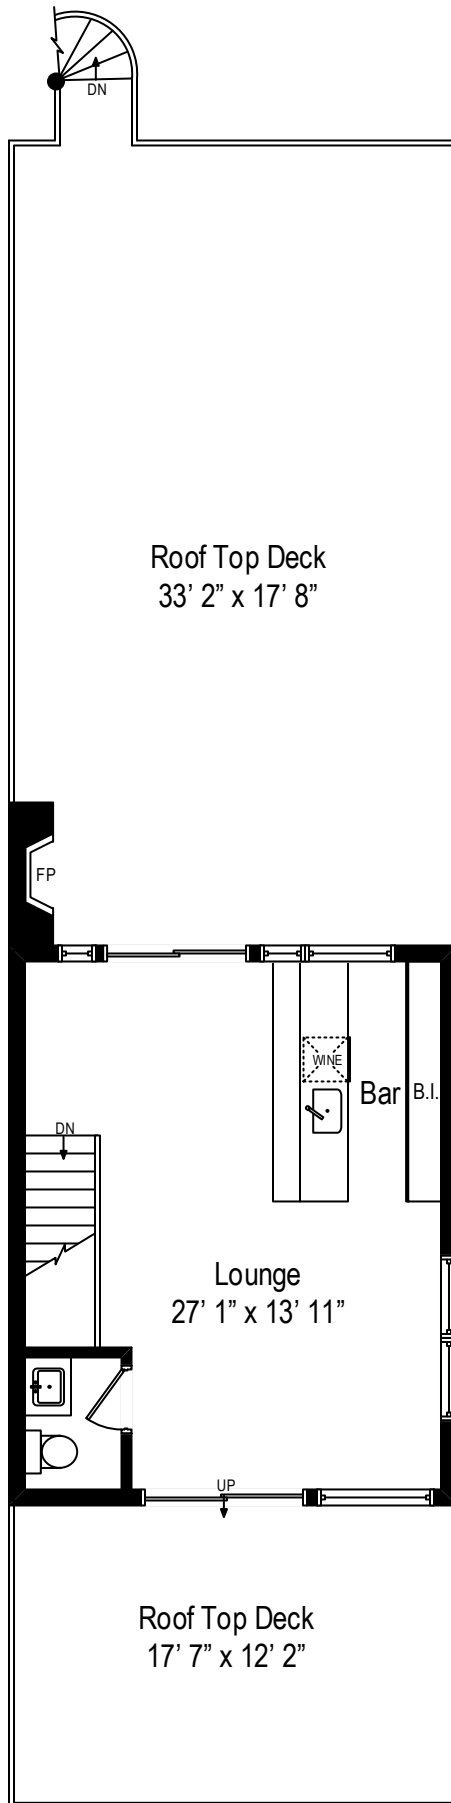

3757 Wayne – Chicago, IL 60613

First Level

All dimensions are approximate. This plan is for marketing purposes only.

3757 Wayne – Chicago, IL 60613  
 Second Level

All dimensions are approximate. This plan is for marketing purposes only.

3757 Wayne – Chicago, IL 60613

Third Level

All dimensions are approximate. This plan is for marketing purposes only.

3757 Wayne – Chicago, IL 60613

Lower Level

All dimensions are approximate. This plan is for marketing purposes only.