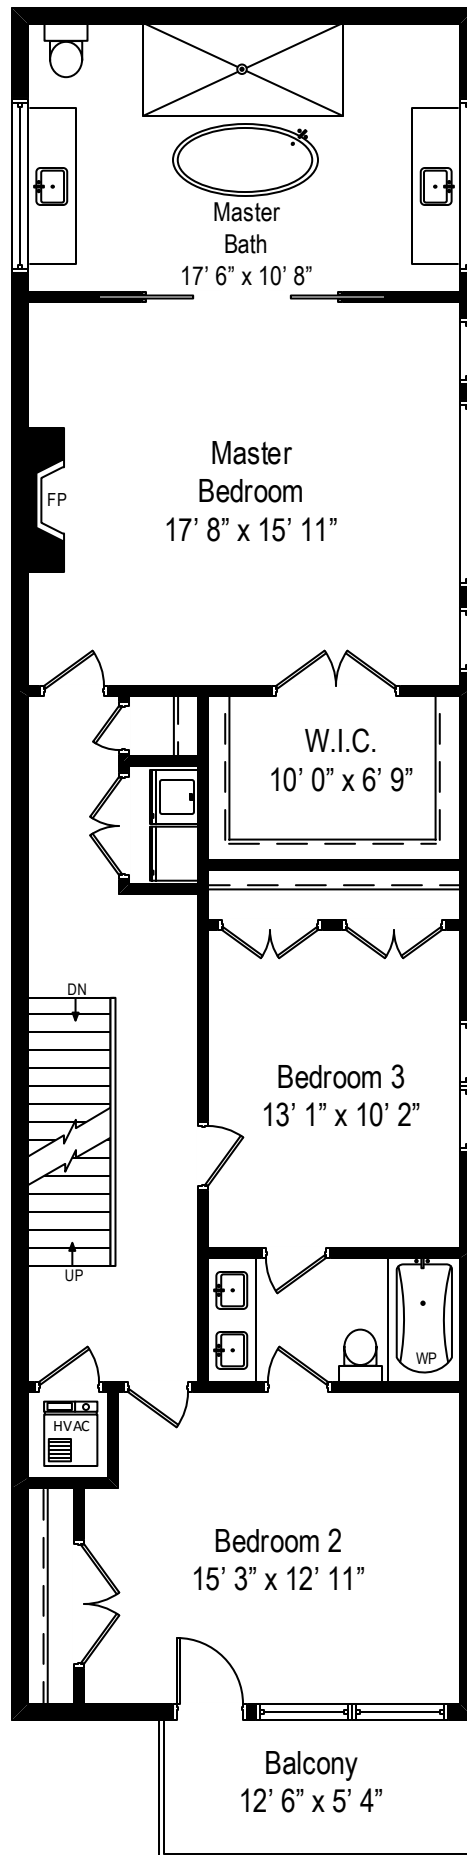

3757 Wayne – Chicago, IL 60613

First Level

All dimensions are approximate. This plan is for marketing purposes only.

3757 Wayne – Chicago, IL 60613  
 Second Level

All dimensions are approximate. This plan is for marketing purposes only.

3757 Wayne – Chicago, IL 60613

Third Level

All dimensions are approximate. This plan is for marketing purposes only.

3757 Wayne – Chicago, IL 60613

Lower Level

All dimensions are approximate. This plan is for marketing purposes only.