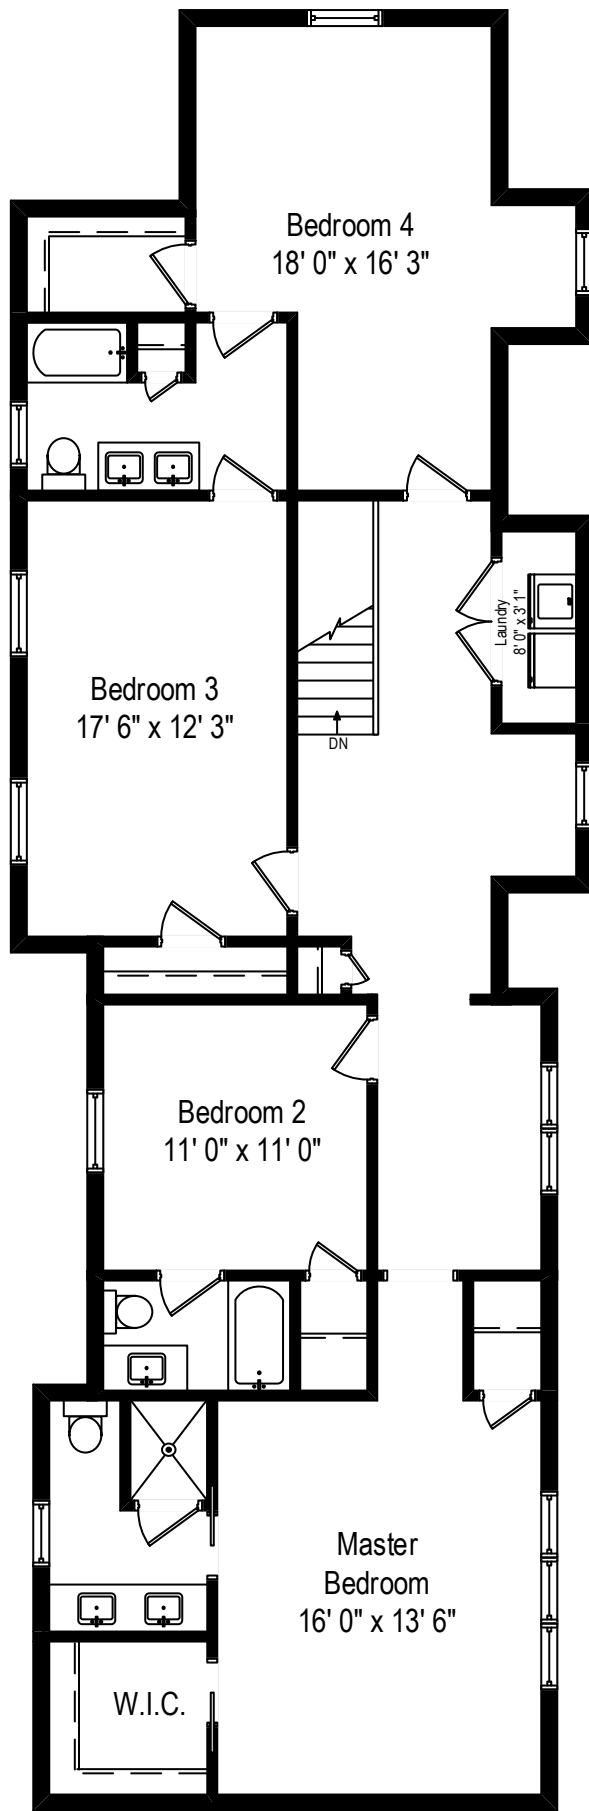

1452 Keystone - River Forest, IL 60305

First Level

All dimensions are approximate. This plan is for marketing purposes only.

1452 Keystone - River Forest, IL 60305

Second Level

All dimensions are approximate. This plan is for marketing purposes only.

1452 Keystone - River Forest, IL 60305

Lower Level