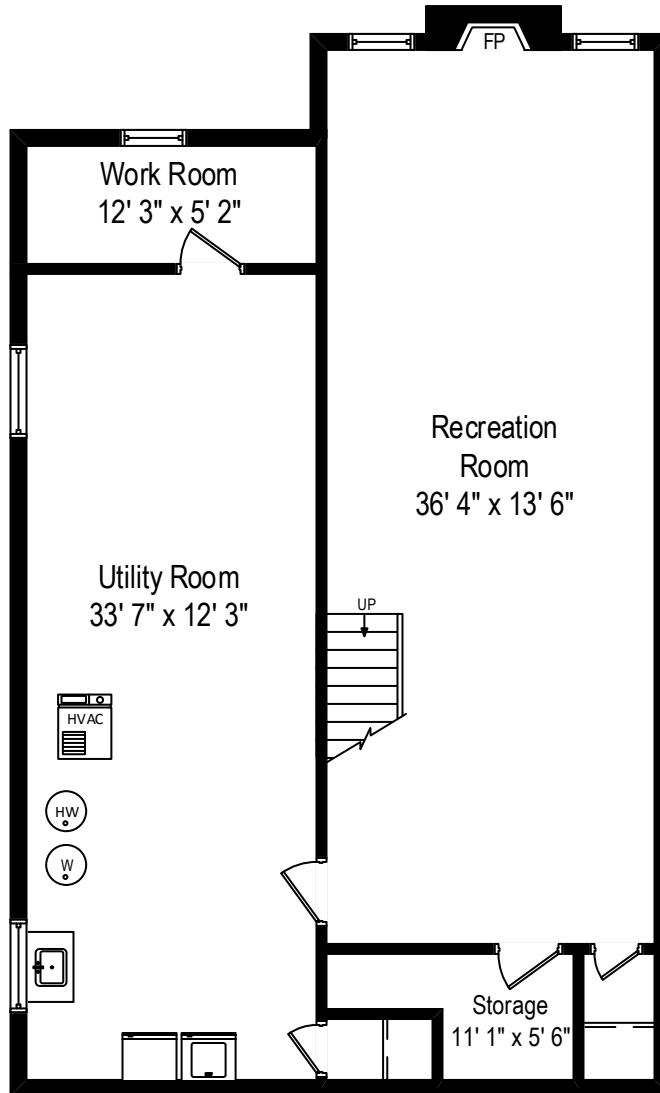

1452 Keystone - River Forest, IL 60305

First Level

All dimensions are approximate. This plan is for marketing purposes only.

1452 Keystone - River Forest, IL 60305

Second Level

All dimensions are approximate. This plan is for marketing purposes only.

1452 Keystone - River Forest, IL 60305

Lower Level