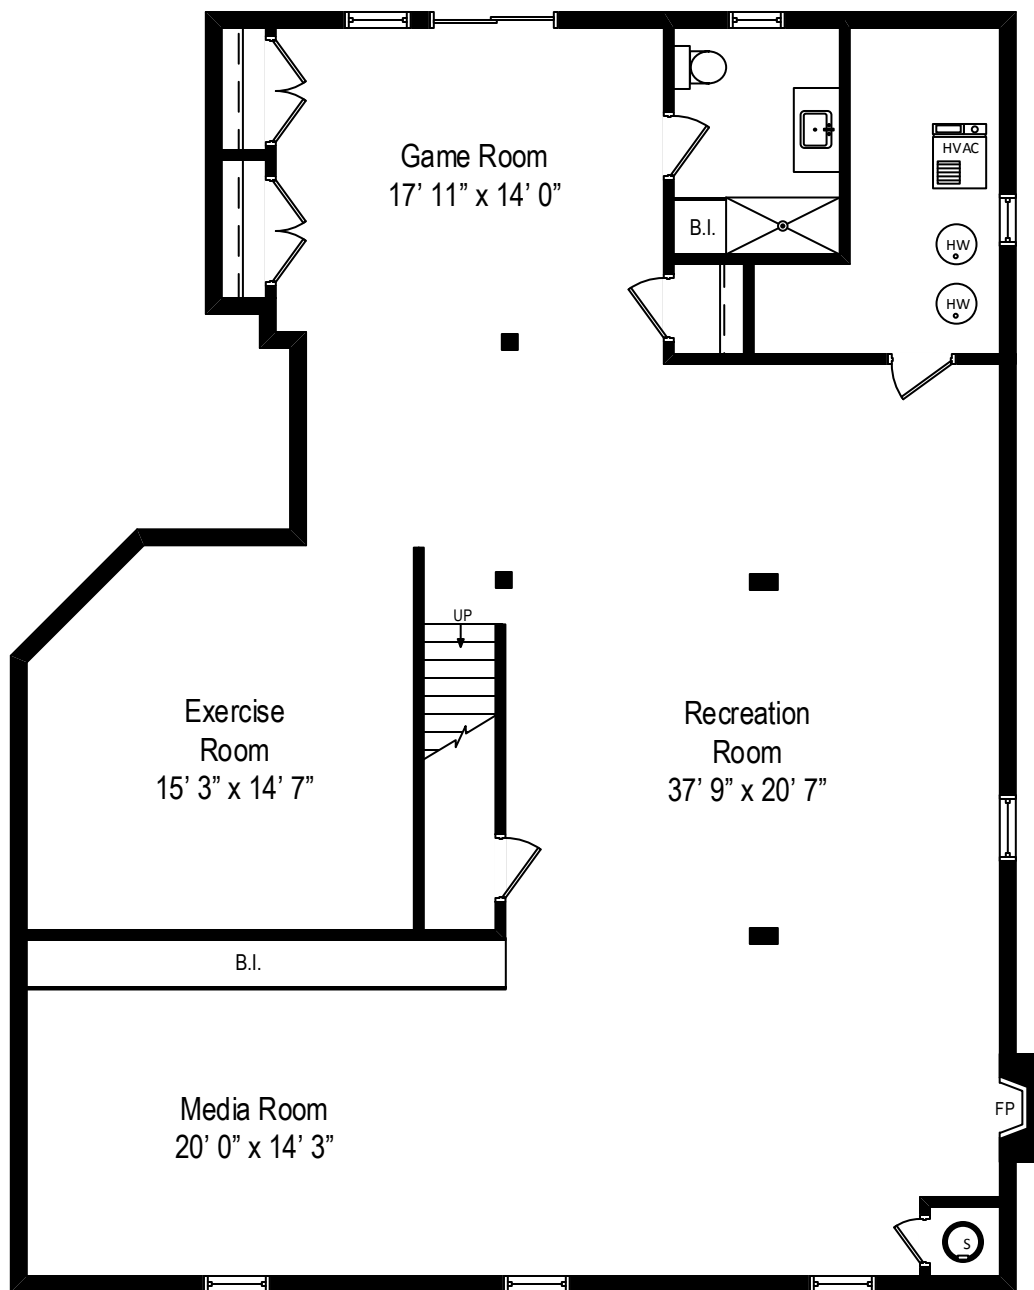

1085 Green Bay Road – Glencoe, IL 60022

First Level

All dimensions are approximate. This plan is for marketing purposes only.

1085 Green Bay Road – Glencoe, IL 60022

Second Level

All dimensions are approximate. This plan is for marketing purposes only.

1085 Green Bay Road – Glencoe, IL 60022

Lower Level