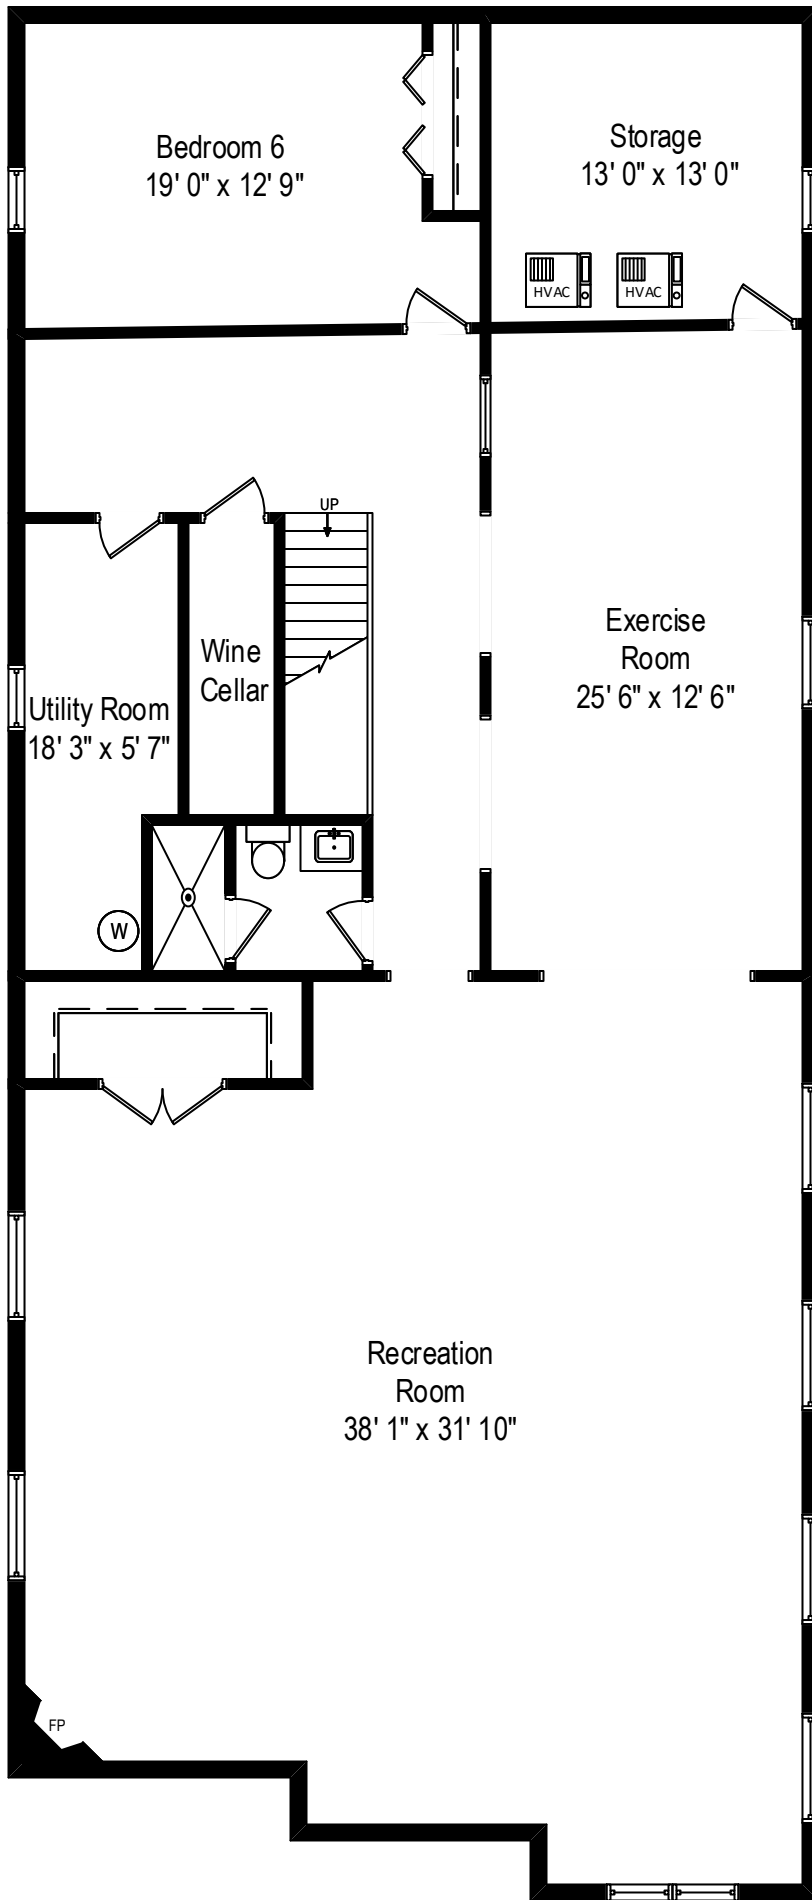

1123 Forest - River Forest, IL 60305

First Level

All dimensions are approximate. This plan is for marketing purposes only.

1123 Forest - River Forest, IL 60305

Second Level

All dimensions are approximate. This plan is for marketing purposes only.

1123 Forest - River Forest, IL 60305

Lower Level

All dimensions are approximate. This plan is for marketing purposes only.