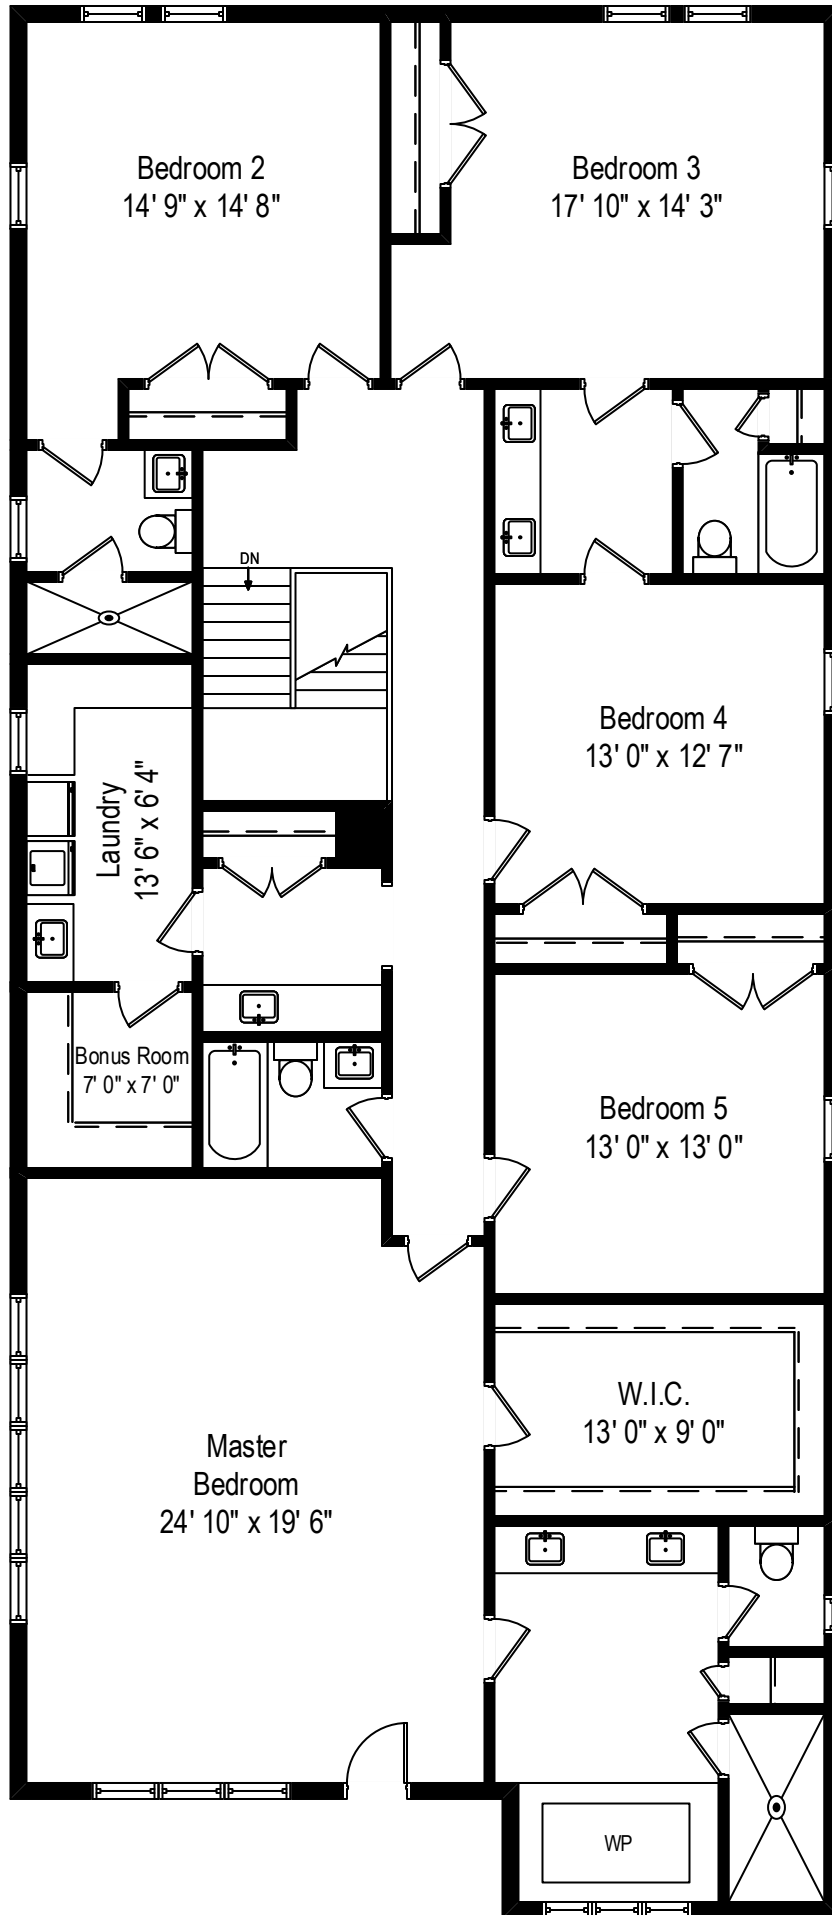

1123 Forest - River Forest, IL 60305

First Level

All dimensions are approximate. This plan is for marketing purposes only.

1123 Forest - River Forest, IL 60305

Second Level

All dimensions are approximate. This plan is for marketing purposes only.

1123 Forest - River Forest, IL 60305

Lower Level

All dimensions are approximate. This plan is for marketing purposes only.